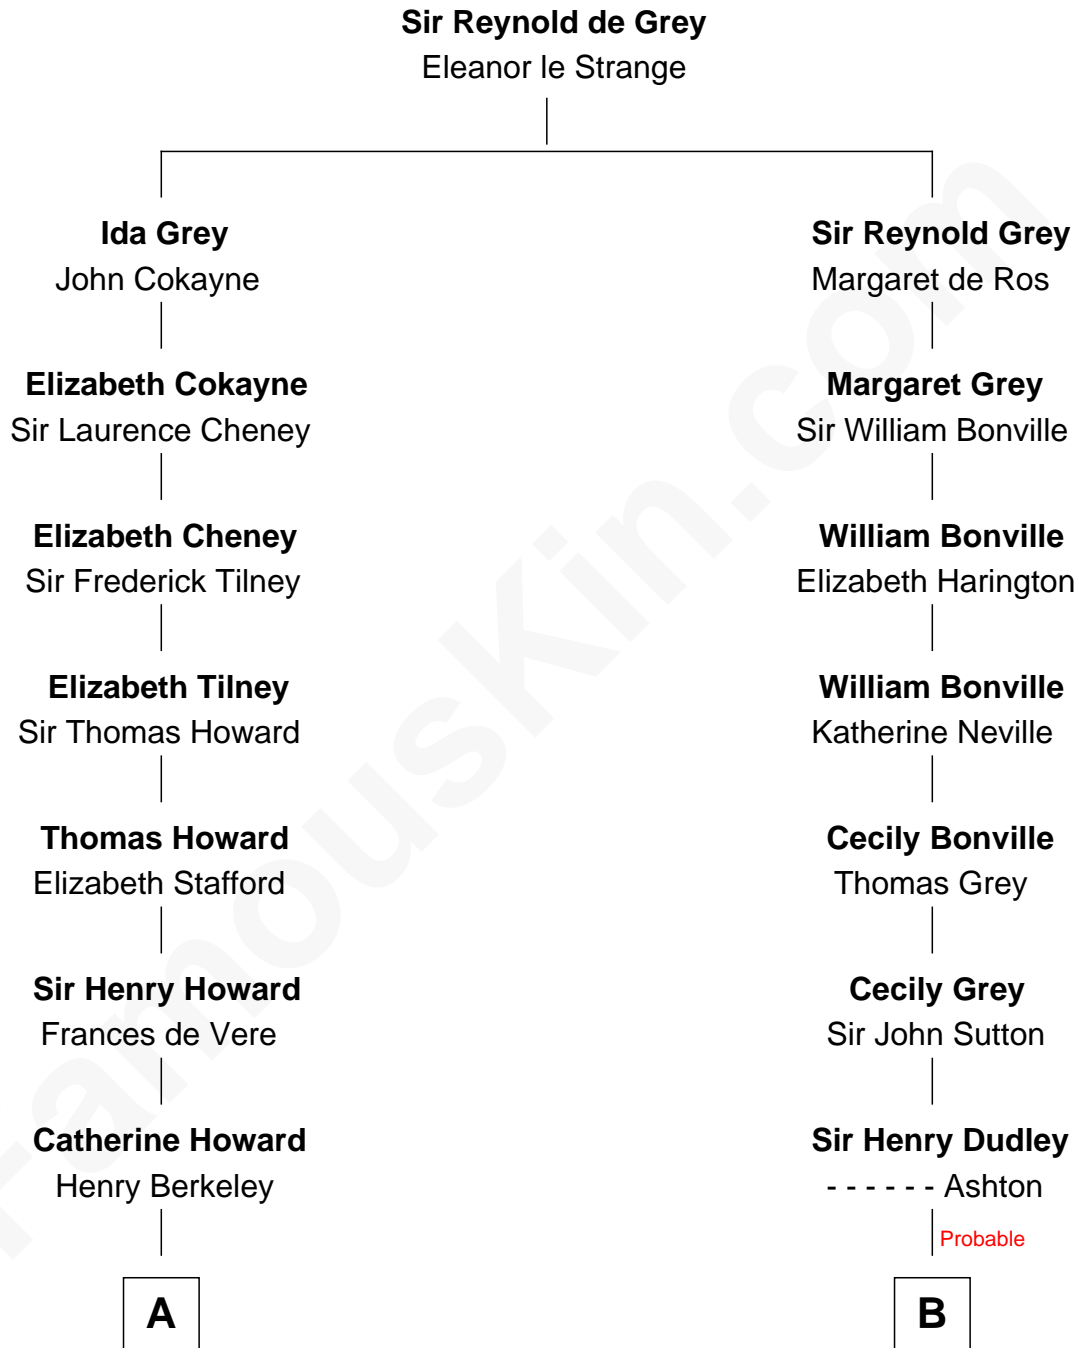

FamousKin.com

Relationship Chart of

Francis Scott Key

Author of "The Star Spangled Banner"

14th cousin 1 time removed of

Nicholas Gilman

Signer of the U.S. Constitution

A

Mary Berkeley
Sir John Zouche

Sir John Zouche
Isabel Lowe

Elizabeth Zouche
Col. Devereux Wolseley

Anne Wolseley
Rev. Thomas Knipe

Anne Knipe
Michael Arnold

Alicia Arnold
John Ross

Ann Arnold Ross
Frances Key

John Ross Key
Anne Phebe Penn Dagworthy Charlton

Francis Scott Key
Author of "The Star Spangled Banner"

B

Roger Dudley
Susanna Thorne

Gov. Thomas Dudley
Dorothy York

Patience Dudley
Maj. Gen. Daniel Denison