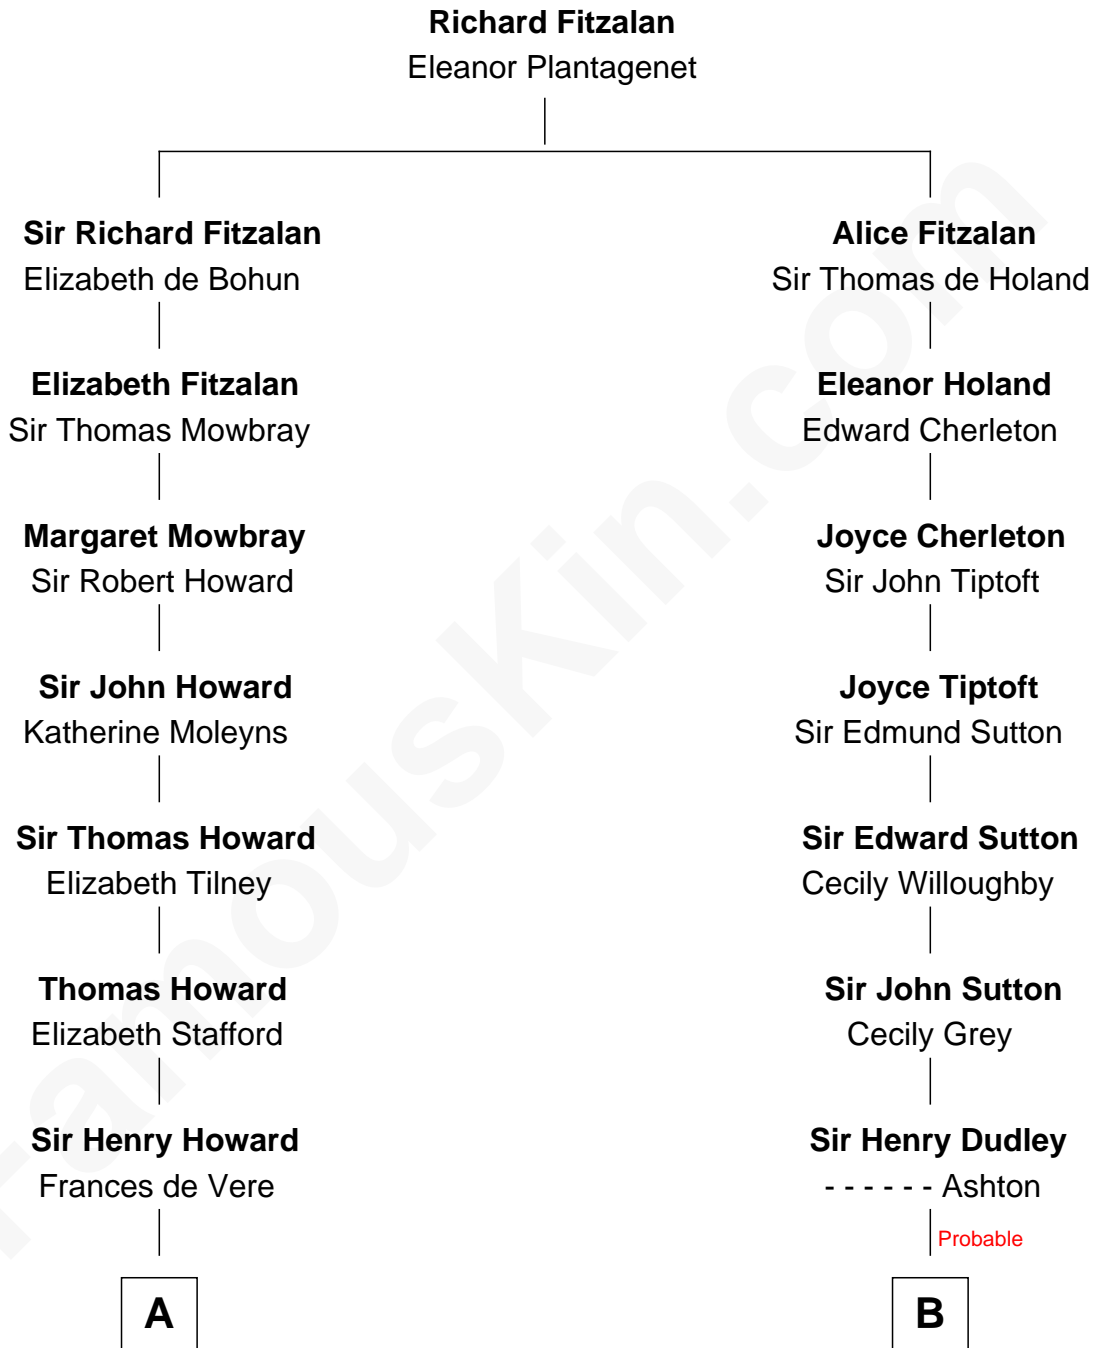

FamousKin.com

Relationship Chart of

Francis Scott Key

Author of "The Star Spangled Banner"

14th cousin 2 times removed of

Nicholas Gilman

Signer of the U.S. Constitution

A

Catherine Howard

Henry Berkeley

Mary Berkeley

Sir John Zouche

Sir John Zouche

Isabel Lowe

Elizabeth Zouche

Col. Devereux Wolseley