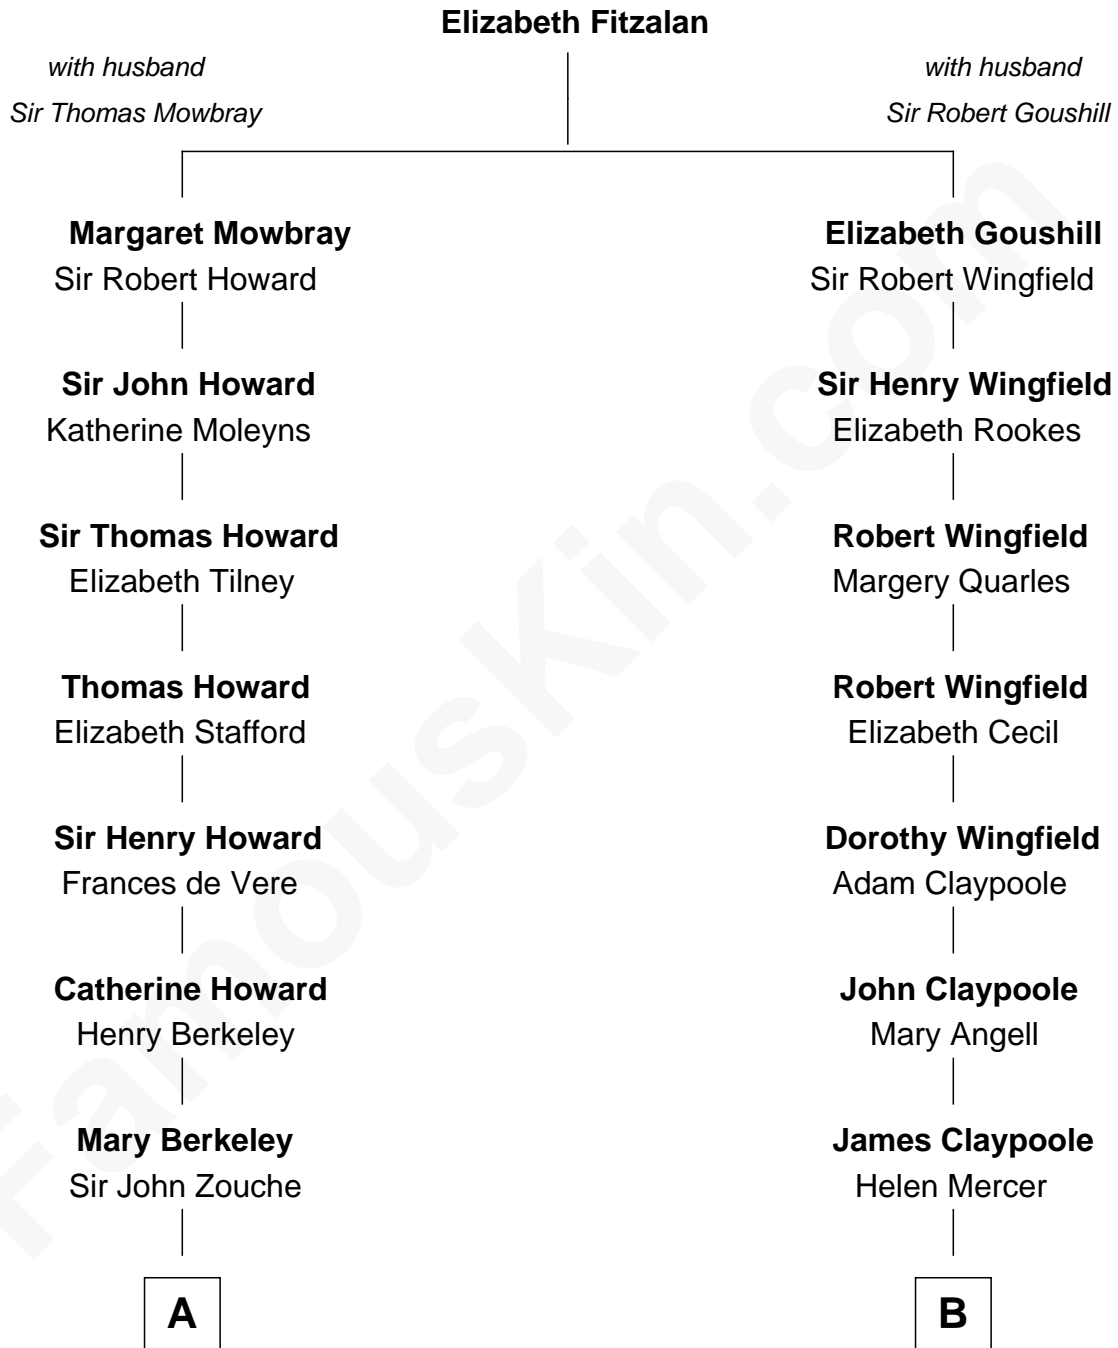

## Relationship Chart of

### Francis Scott Key

Author of "The Star Spangled Banner"

14th cousin 2 times removed of

**Valerie Bertinelli**

Television Actress

**A**

**Sir John Zouche**

Isabel Lowe