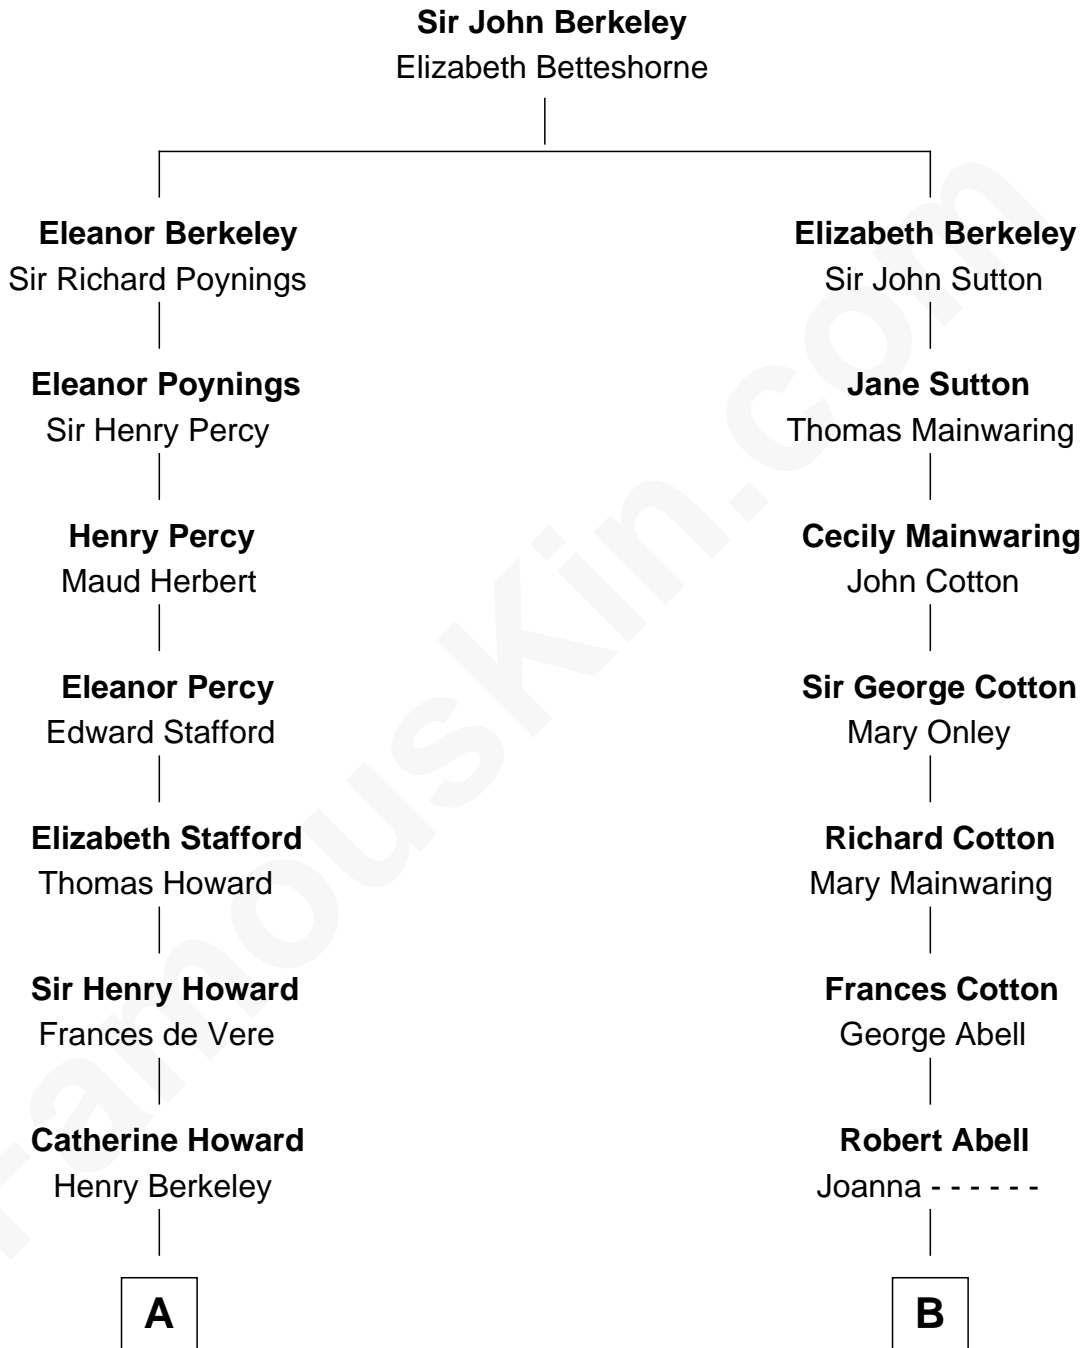

## Relationship Chart of

### Francis Scott Key

Author of "The Star Spangled Banner"

15th cousin 3 times removed of

**Richard Gere**

Movie Actor

**A**

**Mary Berkeley**  
Sir John Zouche

**Sir John Zouche**  
Isabel Lowe