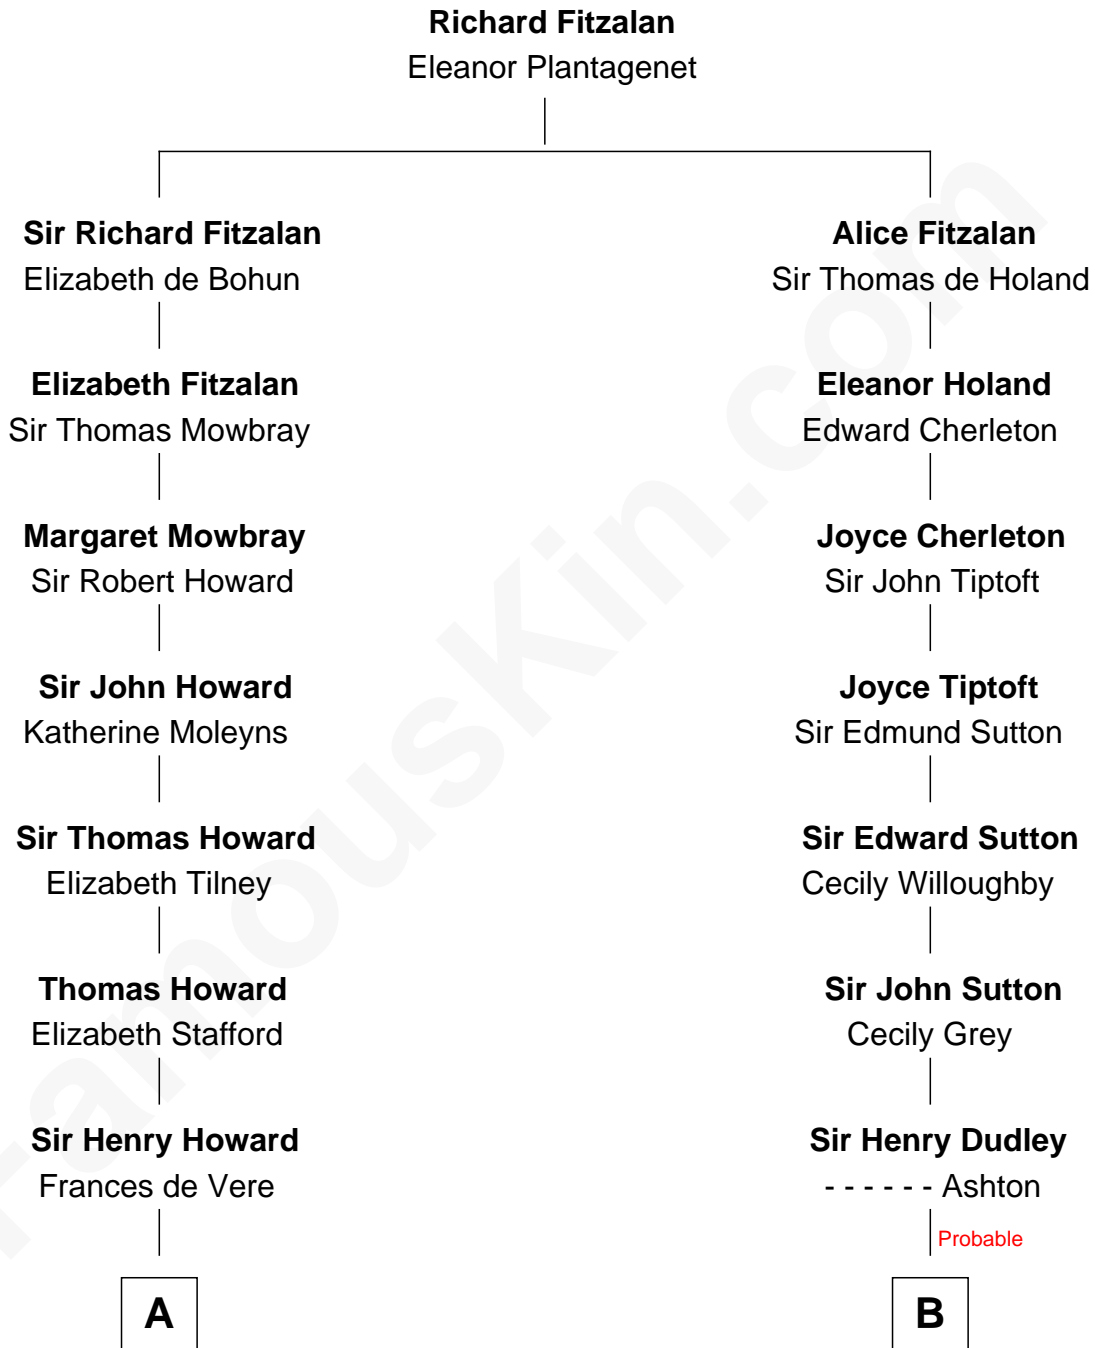

Tennessee Williams

Author of A Streetcar Named Desire