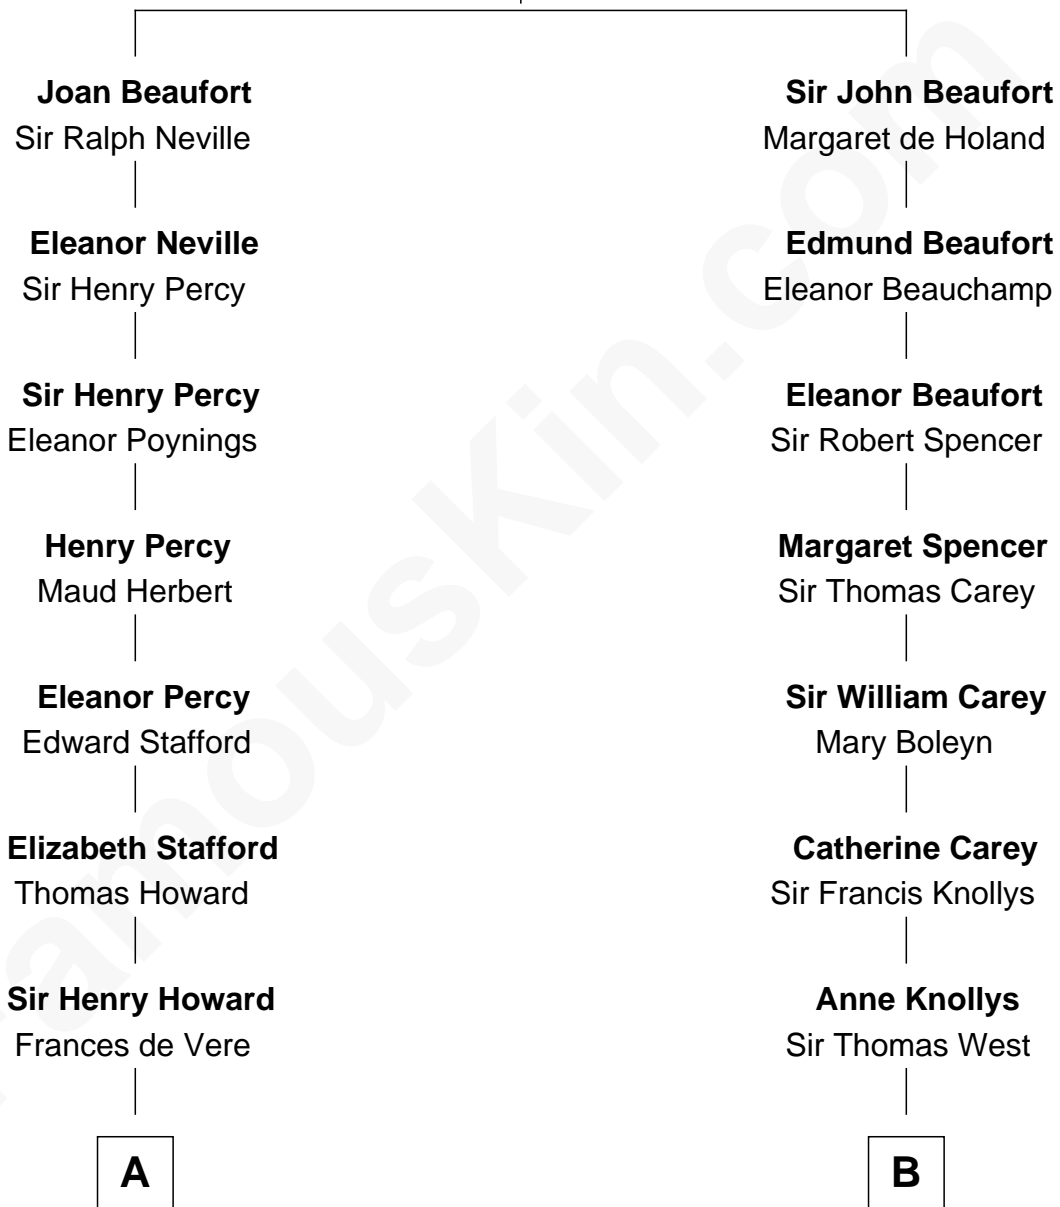

FamousKin.com

Relationship Chart of

Francis Scott Key

Author of "The Star Spangled Banner"

16th cousin 1 time removed of

Liz Claiborne

Fashion Designer and Founder of Liz Claiborne Inc.

John of Gaunt
Katherine Roet

A

Catherine Howard

Henry Berkeley

Mary Berkeley

Sir John Zouche

Sir John Zouche

Isabel Lowe

Elizabeth Zouche

Frances Key

John Ross Key

Anne Phebe Penn Dagworthy Charlton

Francis Scott Key

Author of "The Star Spangled Banner"

B

Gov. John West

Anne - - - - -