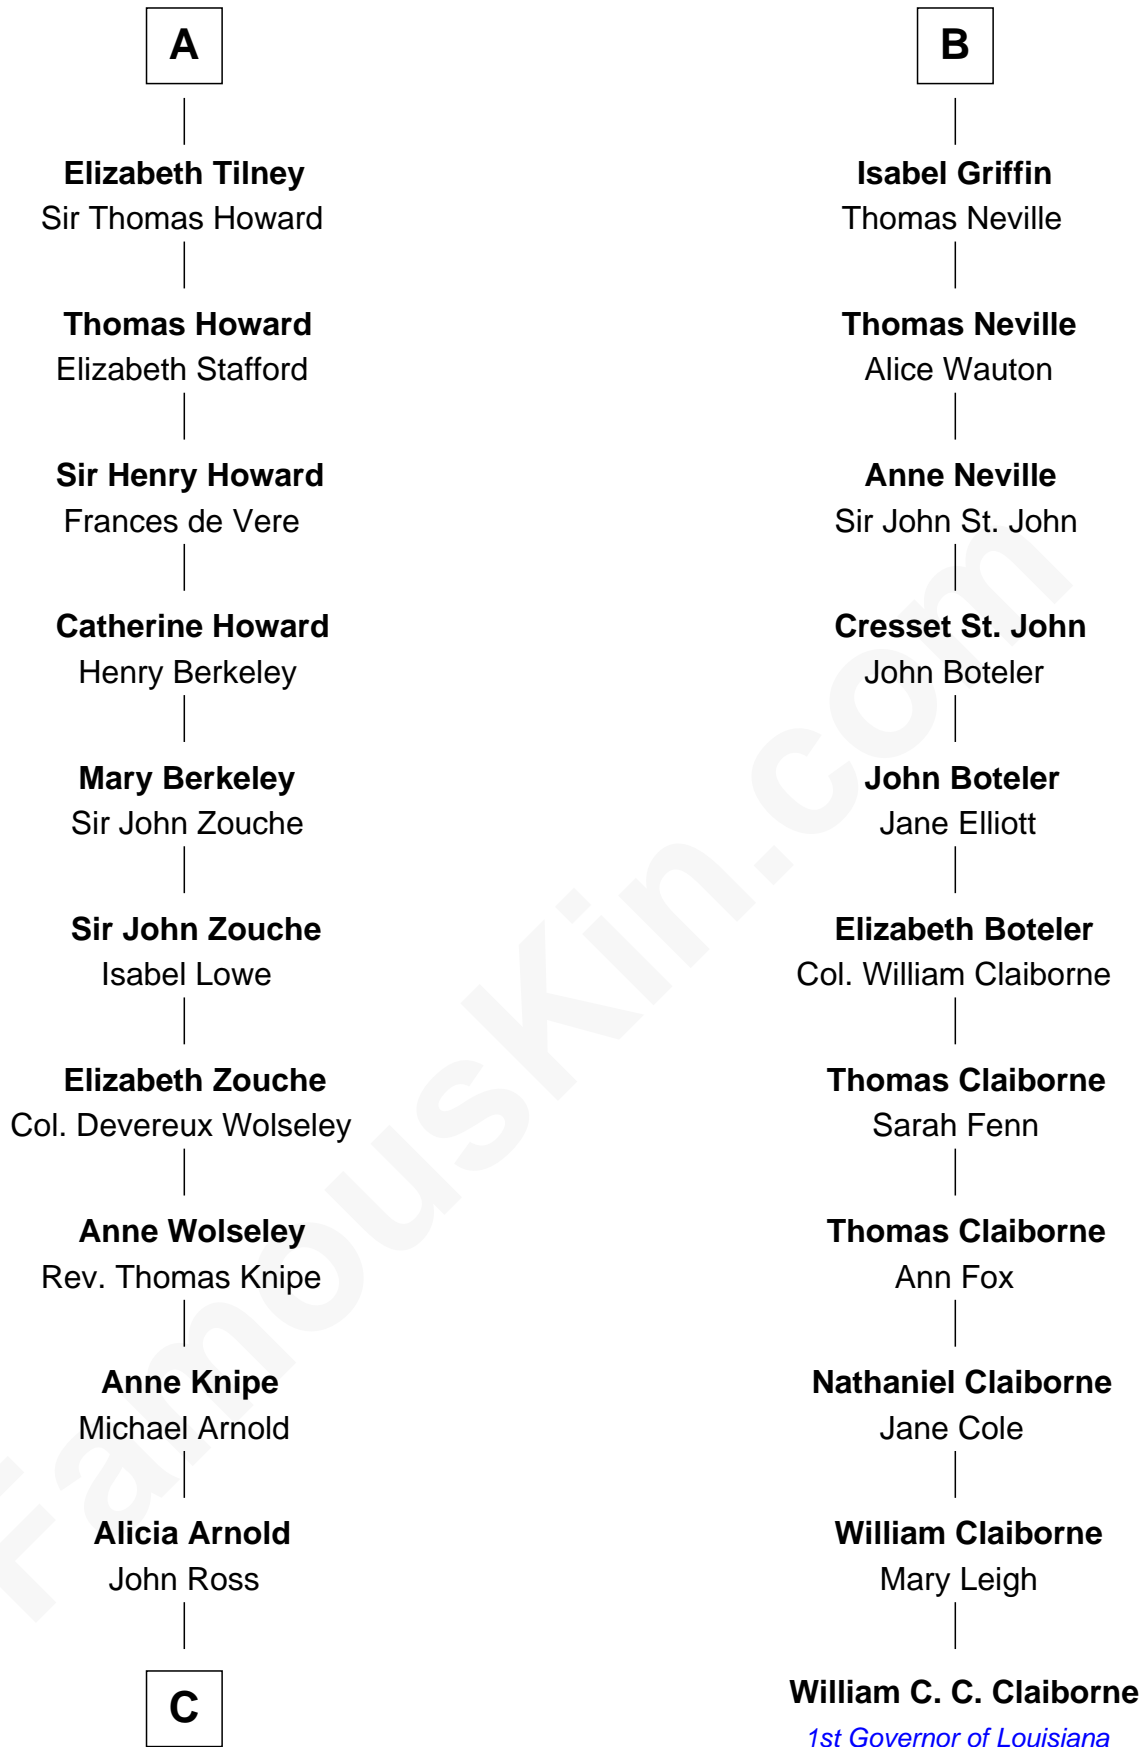

## Relationship Chart of

### Francis Scott Key

*Author of "The Star Spangled Banner"*

17th cousin 2 times removed of

### William C. C. Claiborne

*1st Governor of Louisiana*

**Sir William de Cantilupe**

Eve de Braiose

**C**

—  
**Ann Arnold Ross**

Frances Key

—  
**John Ross Key**

Anne Phebe Penn Dagworthy Charlton

—  
**Francis Scott Key**

*Author of "The Star Spangled Banner"*

FamousKin.com