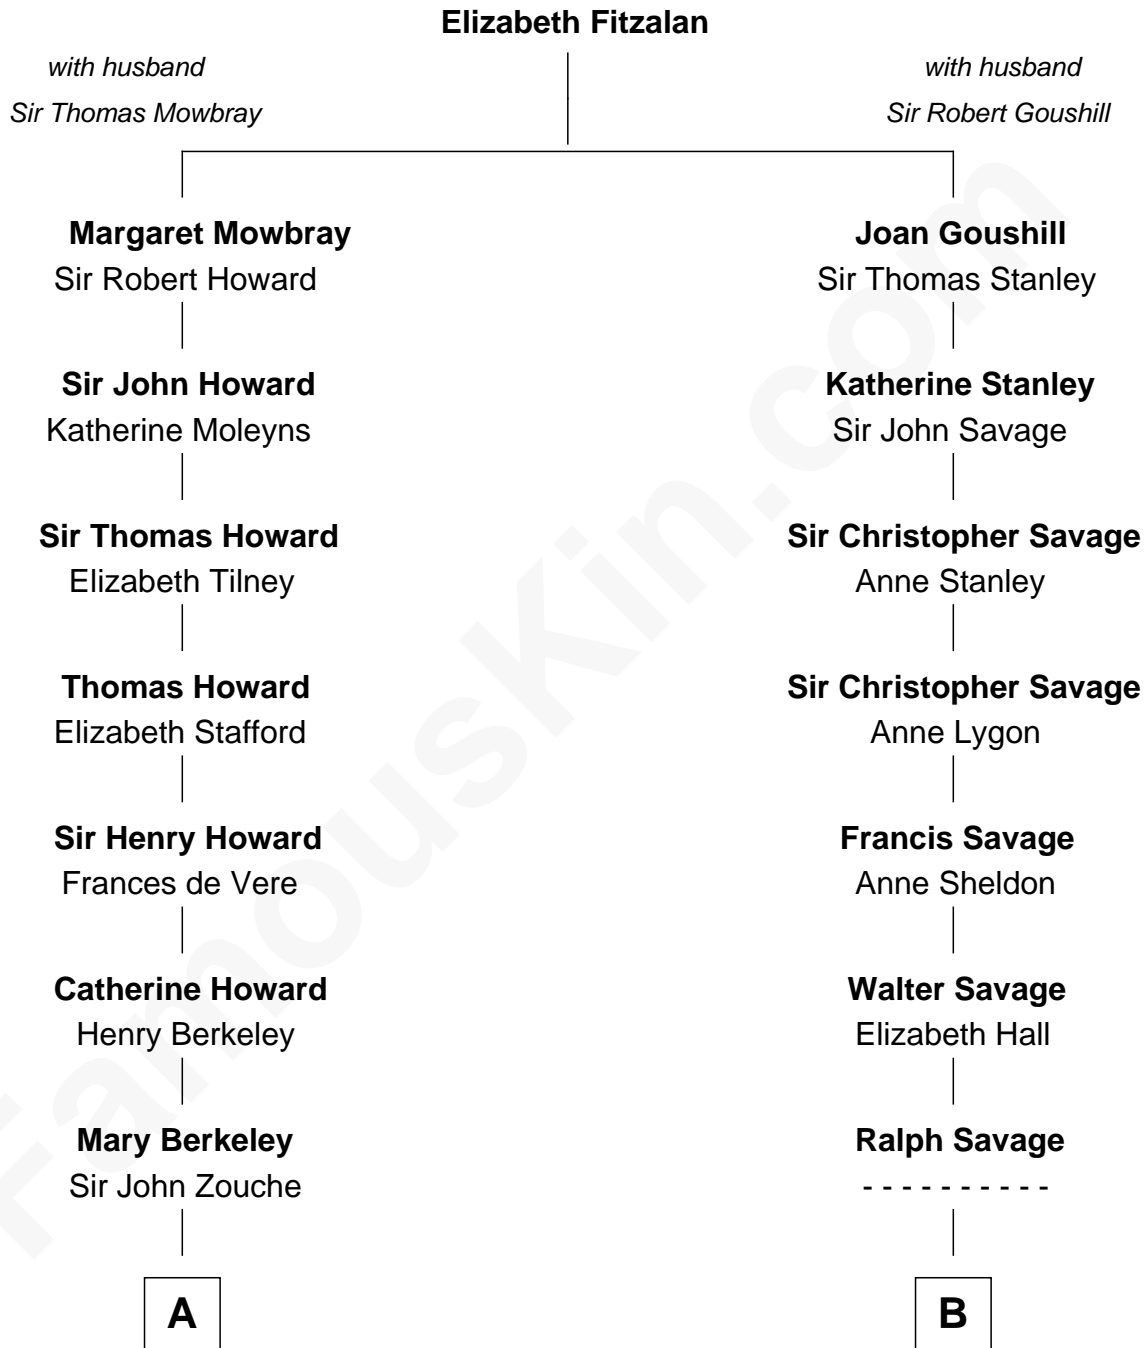

FamousKin.com

Relationship Chart of

Francis Scott Key

Author of "The Star Spangled Banner"

14th cousin 2 times removed of

Randolph Scott
Movie Actor

A

Sir John Zouche

Anthony Savage

Sarah Constable

Alice Savage

Francis Thornton

Margaret Thornton

William Strother

Anthony Strother

Behethland Starke