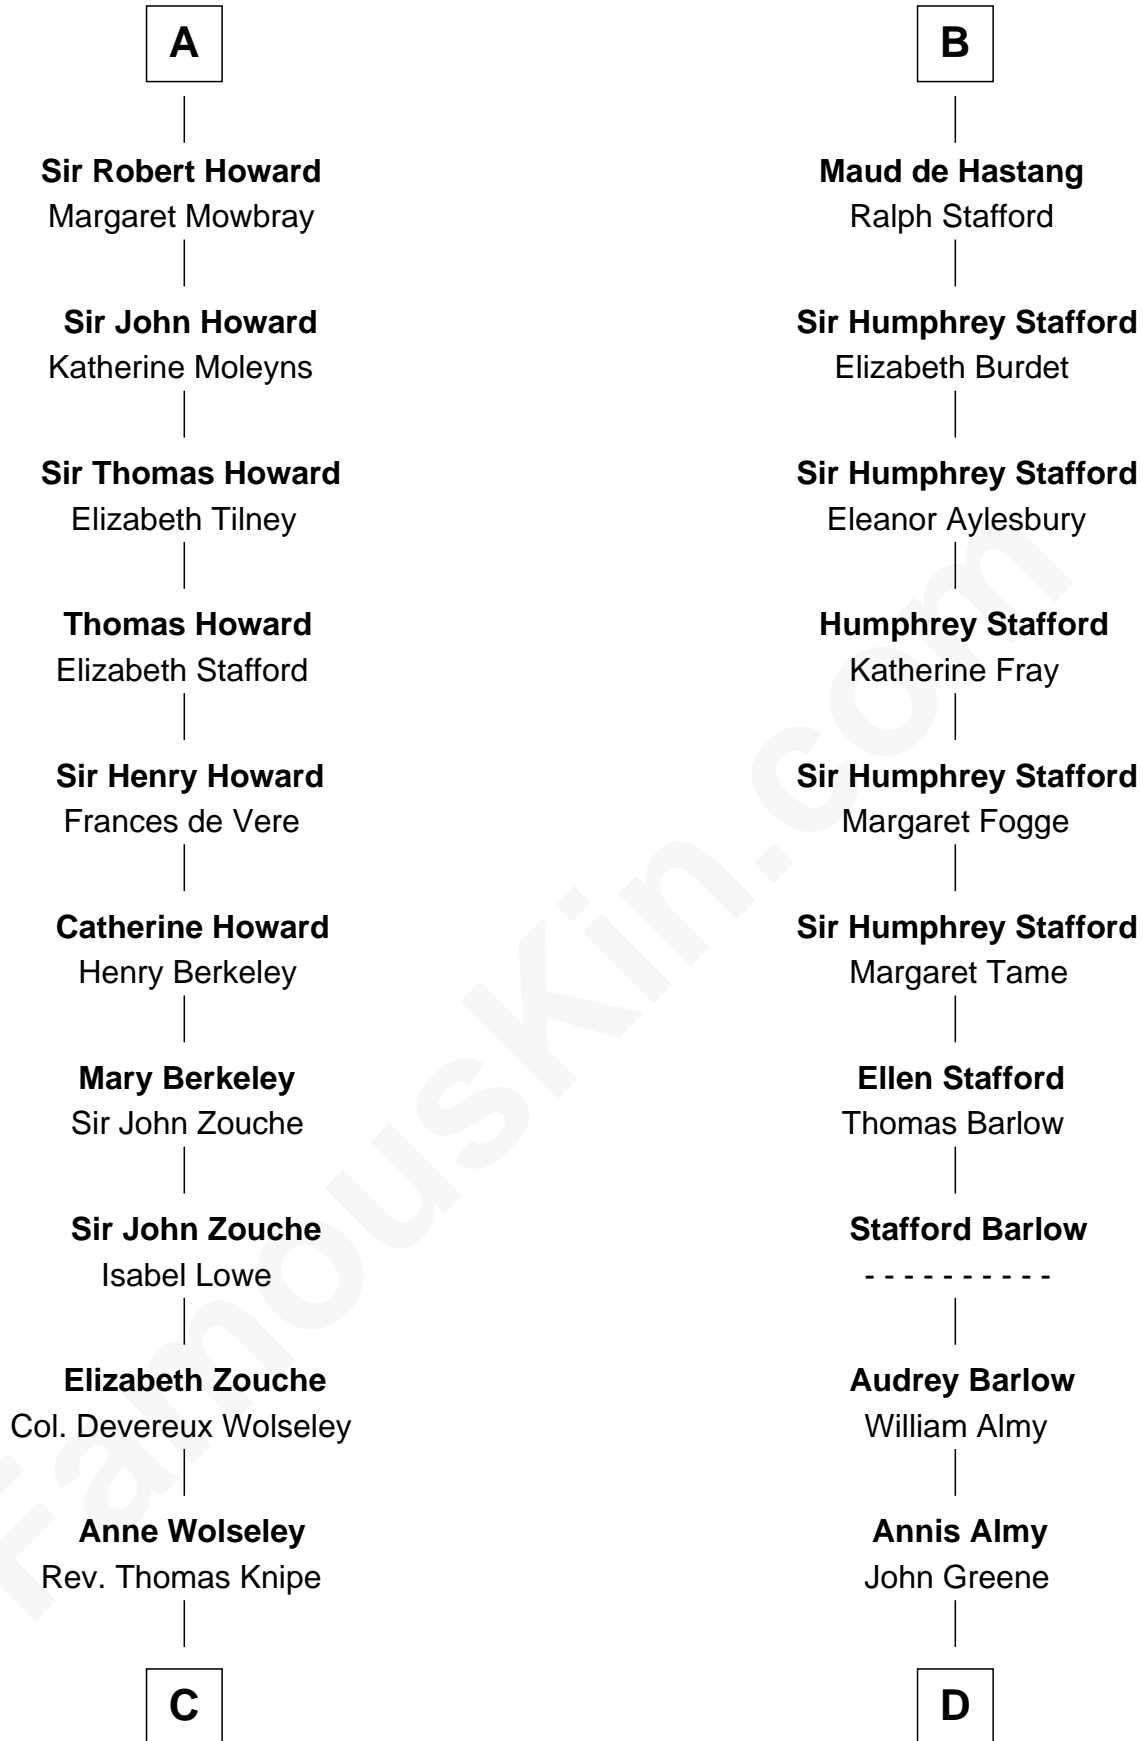

FamousKin.com

Relationship Chart of

Francis Scott Key

Author of "The Star Spangled Banner"

19th cousin 2 times removed of

William Greene

2nd Governor of Rhode Island

C

Anne Knipe
Michael Arnold

Alicia Arnold
John Ross

Ann Arnold Ross
Frances Key

John Ross Key
Anne Phebe Penn Dagworthy Charlton

Francis Scott Key
Author of "The Star Spangled Banner"

D

Samuel Greene
Mary Gorton