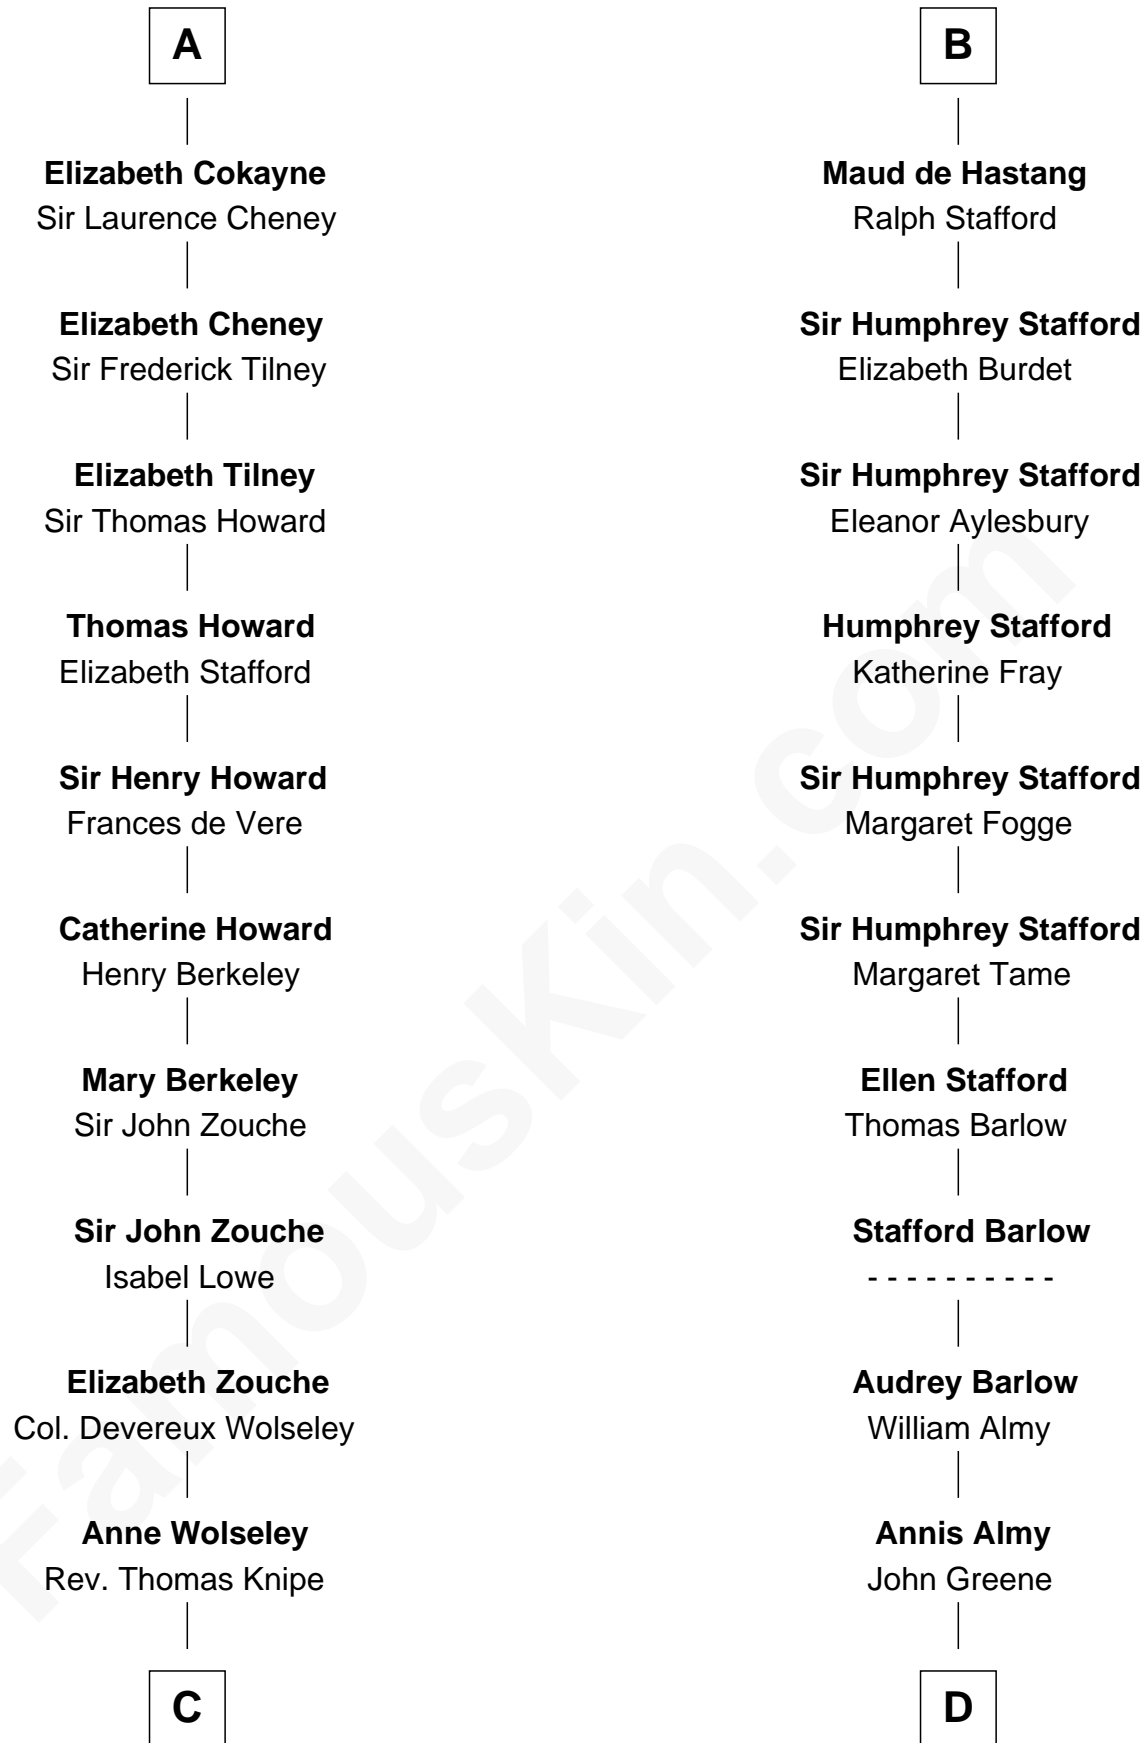

FamousKin.com

Relationship Chart of

Francis Scott Key

Author of "The Star Spangled Banner"

19th cousin 2 times removed of

William Greene

2nd Governor of Rhode Island

C

Anne Knipe
Michael Arnold

Alicia Arnold
John Ross

Ann Arnold Ross
Frances Key

John Ross Key
Anne Phebe Penn Dagworthy Charlton

Francis Scott Key
Author of "The Star Spangled Banner"

D

Samuel Greene
Mary Gorton