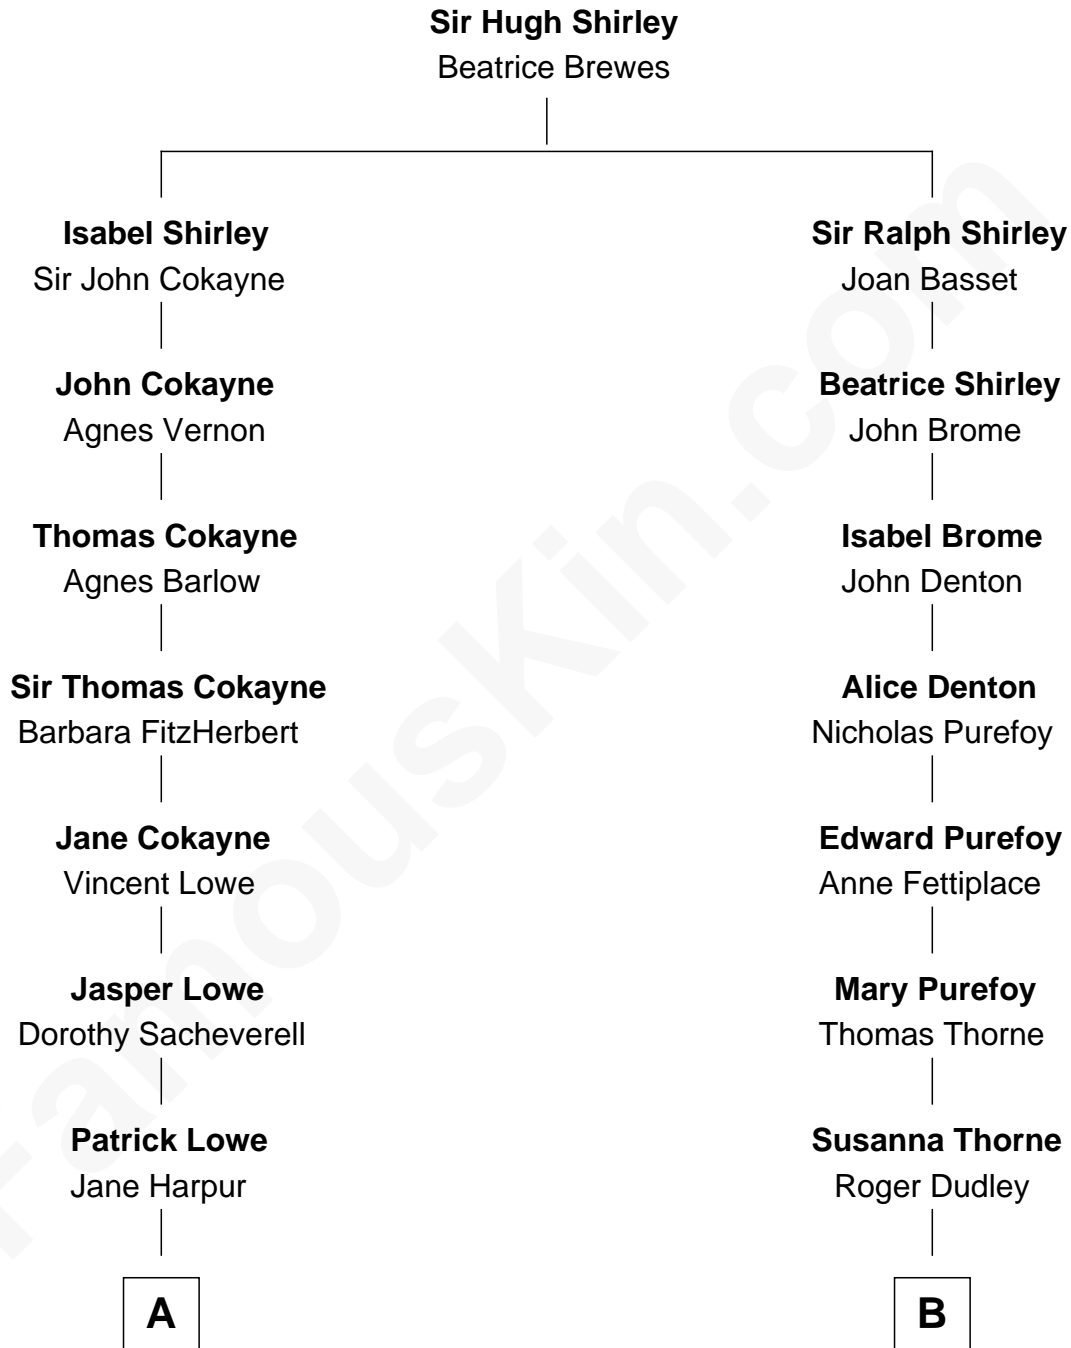

FamousKin.com

Relationship Chart of

Francis Scott Key

Author of "The Star Spangled Banner"

14th cousin 6 times removed of

Kate Upton

Sports Illustrated Swimsuit Cover Model

A

Isabel Lowe
Sir John Zouche

Elizabeth Zouche
Col. Devereux Wolseley

Anne Wolseley
Rev. Thomas Knipe

Anne Knipe
Michael Arnold

Alicia Arnold
John Ross

Ann Arnold Ross
Frances Key

John Ross Key
Anne Phebe Penn Dagworthy Charlton

Francis Scott Key
Author of "The Star Spangled Banner"

B

Gov. Thomas Dudley
Dorothy York

Anne Dudley
Gov. Simon Bradstreet

Dorothy Bradstreet
Rev. Seaborn Cotton

Elizabeth Cotton
Rev. William Williams

Rev. Elisha Williams
Eunice Chester