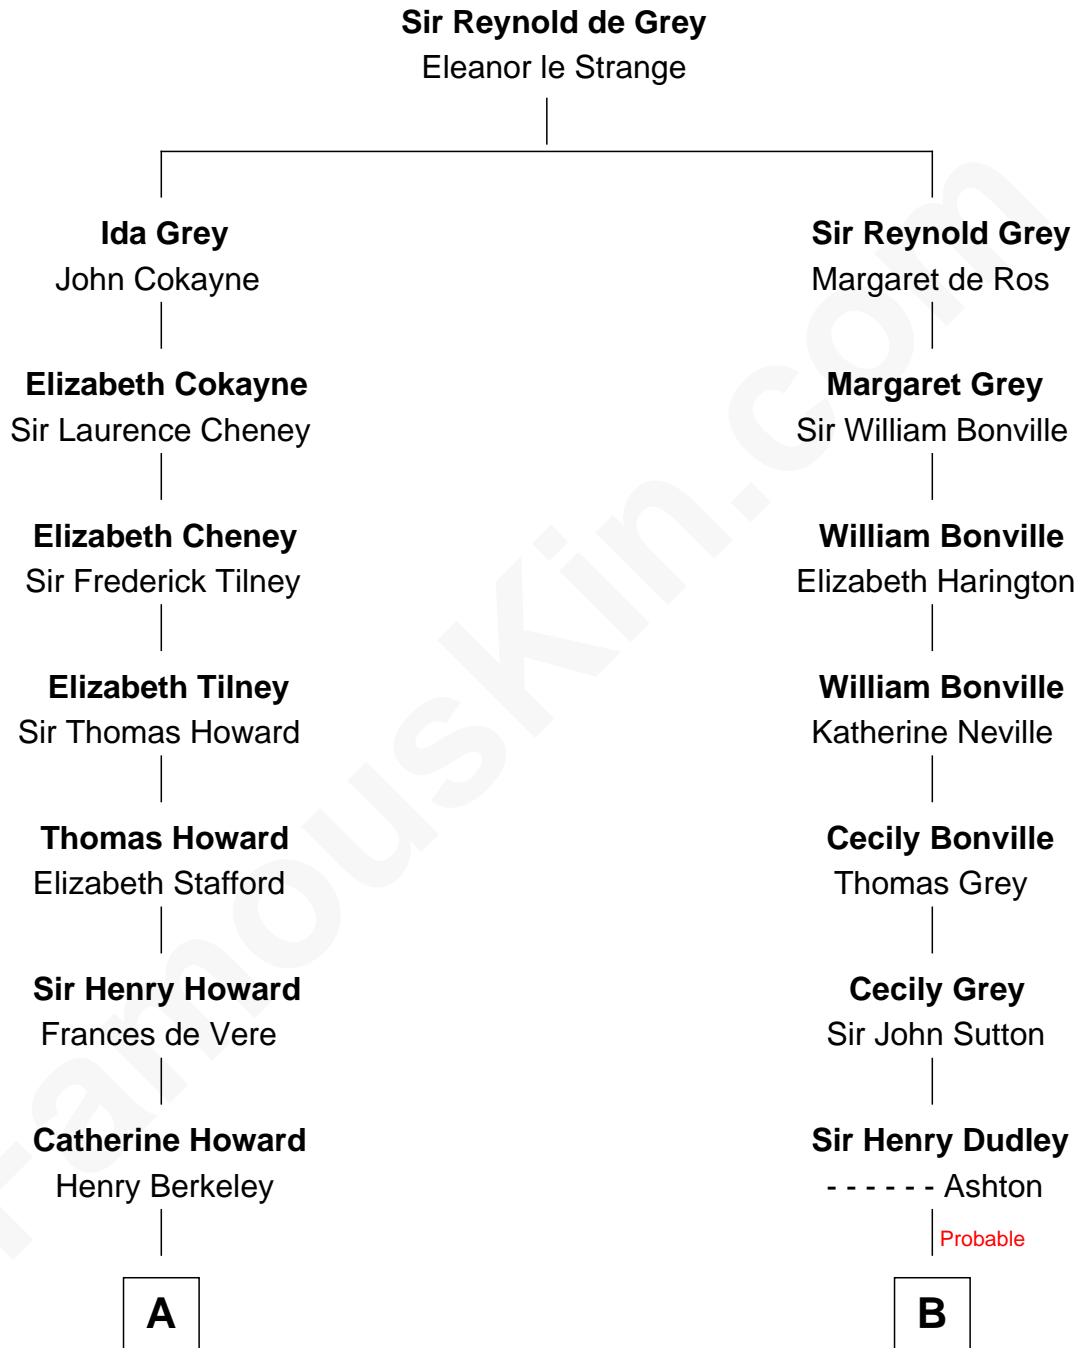

## Relationship Chart of

### Francis Scott Key

Author of "The Star Spangled Banner"

15th cousin 6 times removed of

**Kate Upton**

Sports Illustrated Swimsuit Cover Model

**A**

**Mary Berkeley**  
Sir John Zouche

**Sir John Zouche**  
Isabel Lowe

**Francis Scott Key**  
*Author of "The Star Spangled Banner"*

**B**

**Roger Dudley**  
Susanna Thorne

**Gov. Thomas Dudley**  
Dorothy York

**Anne Dudley**  
Gov. Simon Bradstreet

**Dorothy Bradstreet**  
Rev. Seaborn Cotton