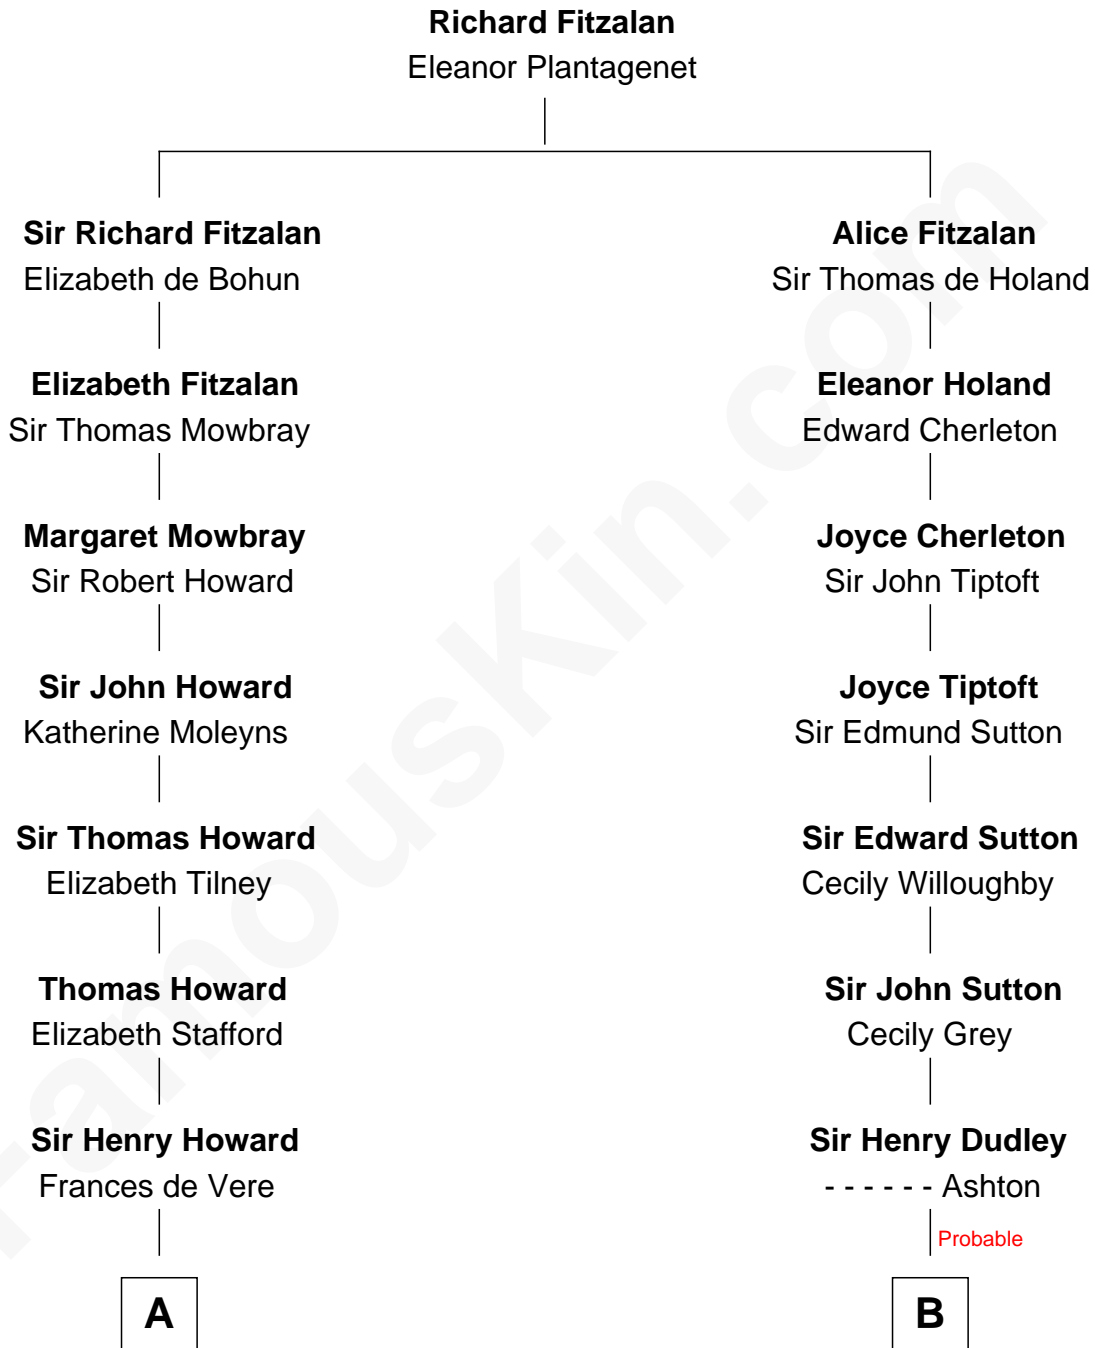

FamousKin.com

Relationship Chart of

Francis Scott Key

Author of "The Star Spangled Banner"

16th cousin 5 times removed of

Kate Upton

Sports Illustrated Swimsuit Cover Model

A

Catherine Howard

Henry Berkeley

Mary Berkeley

Sir John Zouche

Sir John Zouche

Isabel Lowe

Elizabeth Zouche

Col. Devereux Wolseley