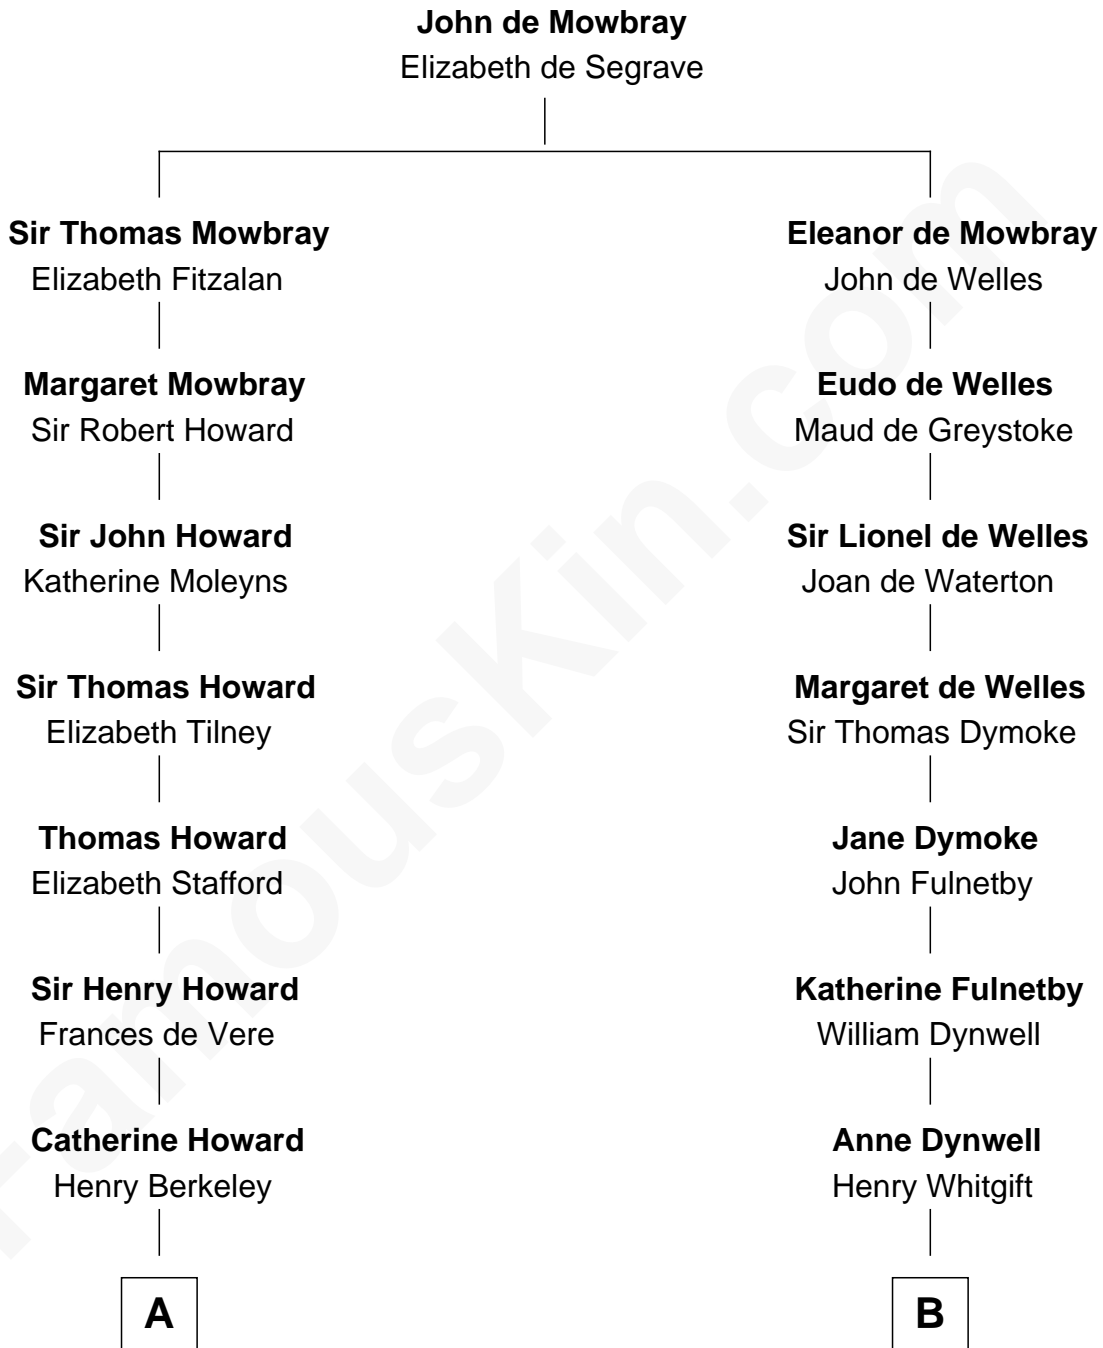

FamousKin.com

Relationship Chart of

Francis Scott Key

Author of "The Star Spangled Banner"

15th cousin 3 times removed of

Ray Bradbury

Author of The Martian Chronicles