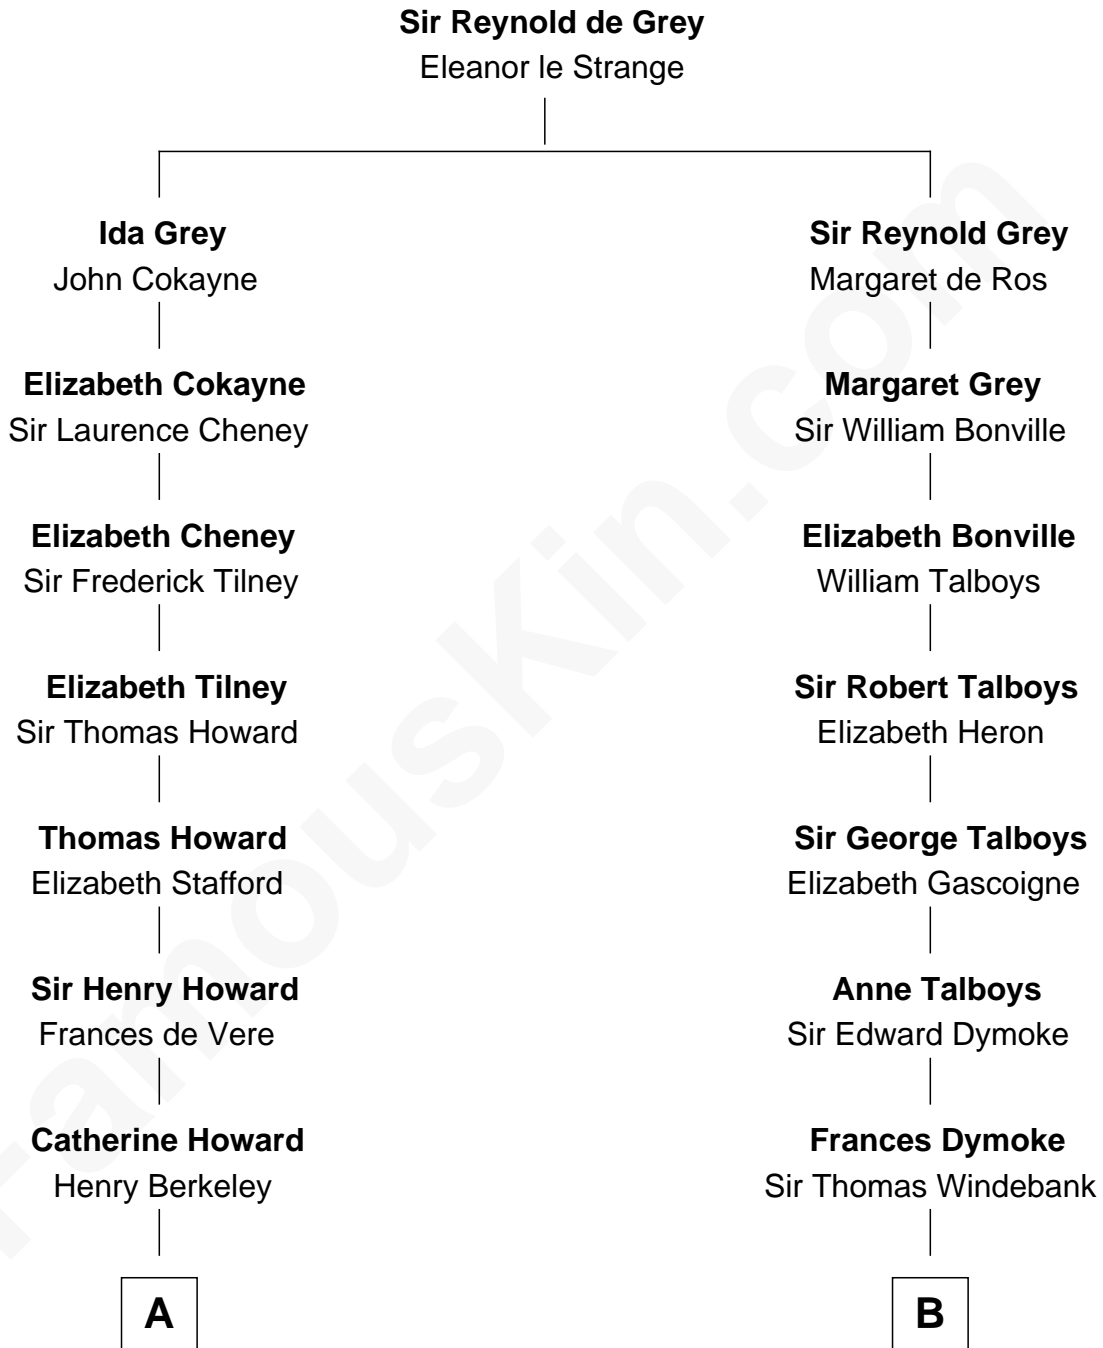

FamousKin.com

Relationship Chart of

Francis Scott Key

Author of "The Star Spangled Banner"

12th cousin 3 times removed of

George Washington
1st U.S. President

A

Mary Berkeley
Sir John Zouche

Francis Scott Key
Author of "The Star Spangled Banner"

B

Mildred Windebank
Robert Reade

Col. George Reade
Elizabeth Martiau

Mildred Reade
Col. Augustine Warner

Mildred Warner
Lawrence Washington

Augustine Washington
Mary Ball