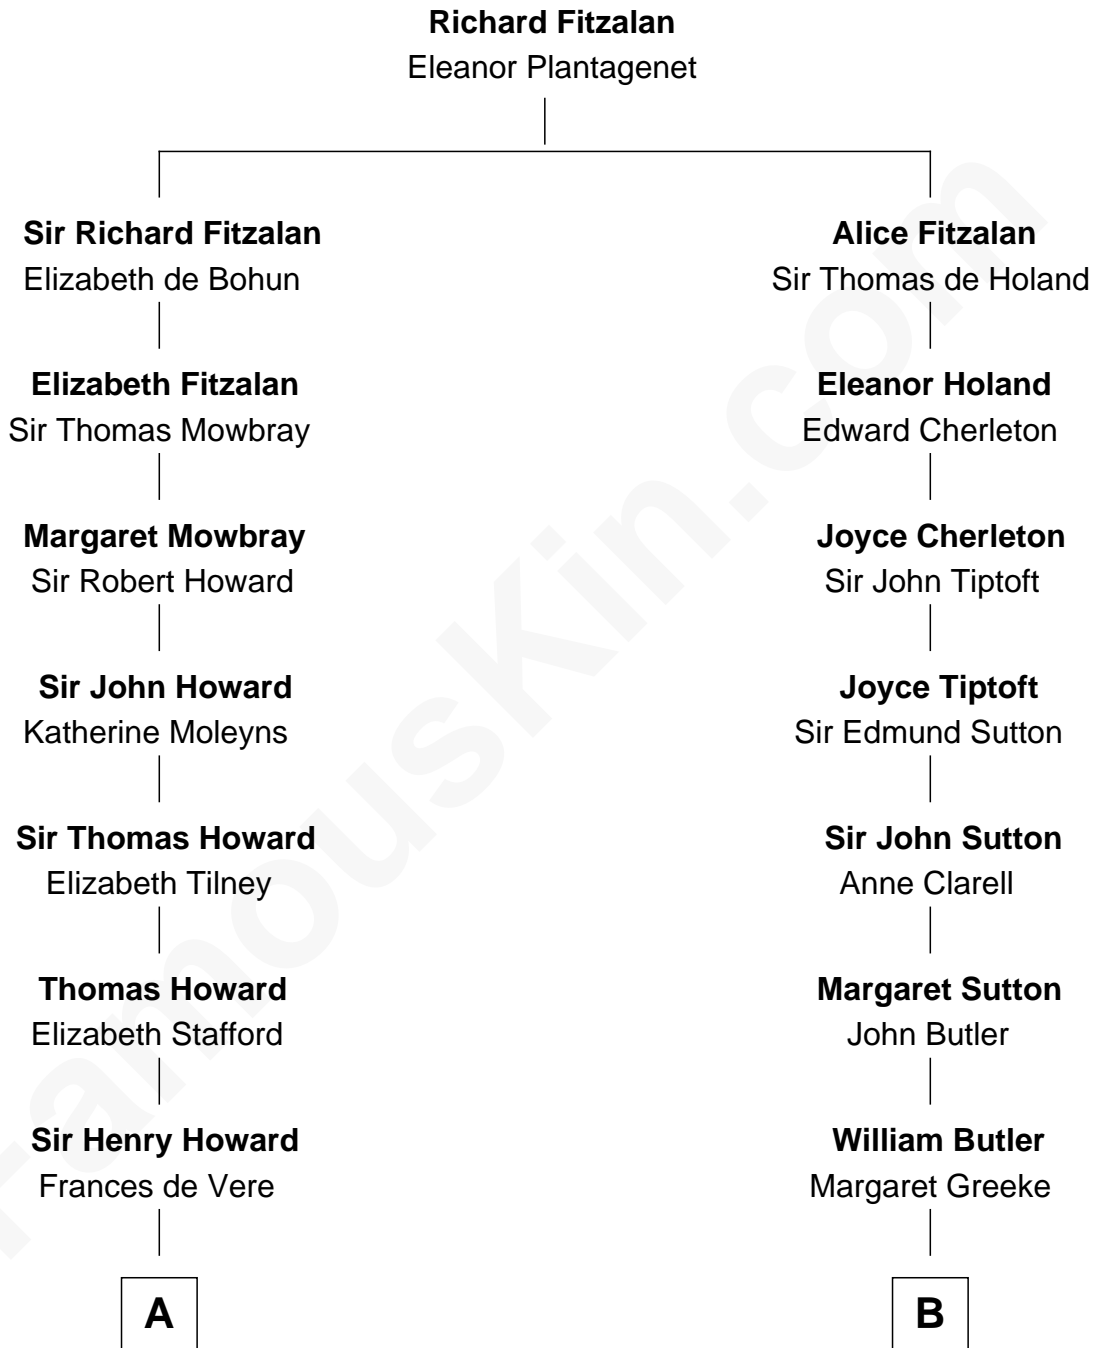

FamousKin.com

Relationship Chart of

Francis Scott Key

Author of "The Star Spangled Banner"

12th cousin 4 times removed of

George Washington
1st U.S. President

A

Catherine Howard

Henry Berkeley

Mary Berkeley

Sir John Zouche

Sir John Zouche

Isabel Lowe

Elizabeth Zouche

Col. Devereux Wolseley

Anne Wolseley