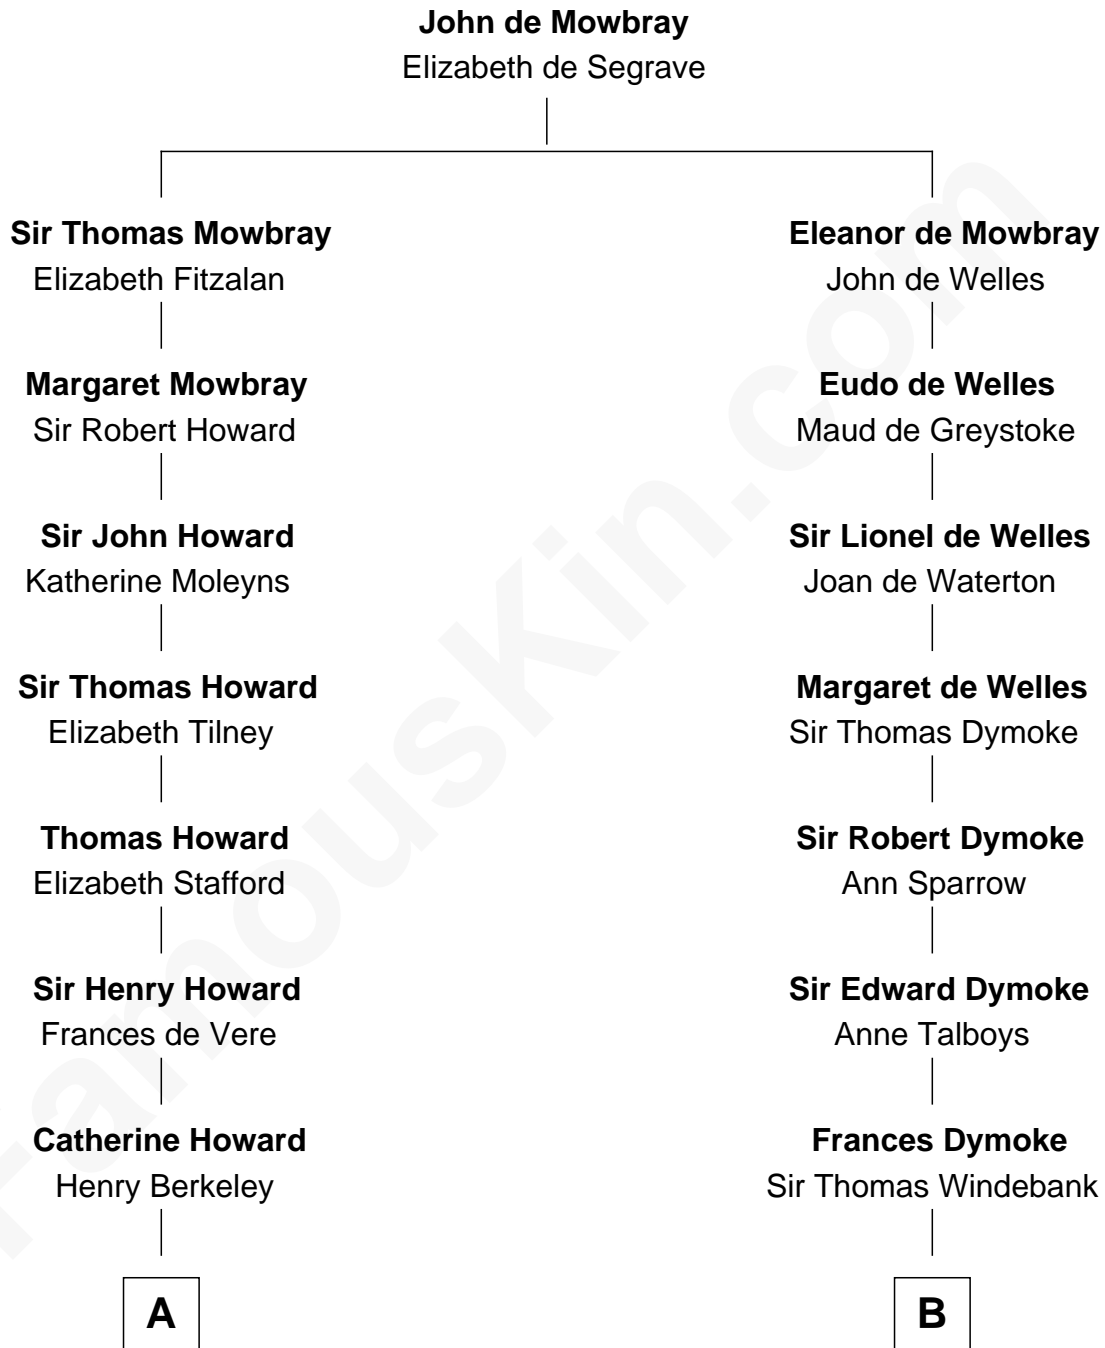

# FamousKin.com

## Relationship Chart of

### Francis Scott Key

Author of "The Star Spangled Banner"

12th cousin 3 times removed of

**George Washington**  
1st U.S. President

**A**

**Mary Berkeley**  
Sir John Zouche

**Sir John Zouche**  
Isabel Lowe