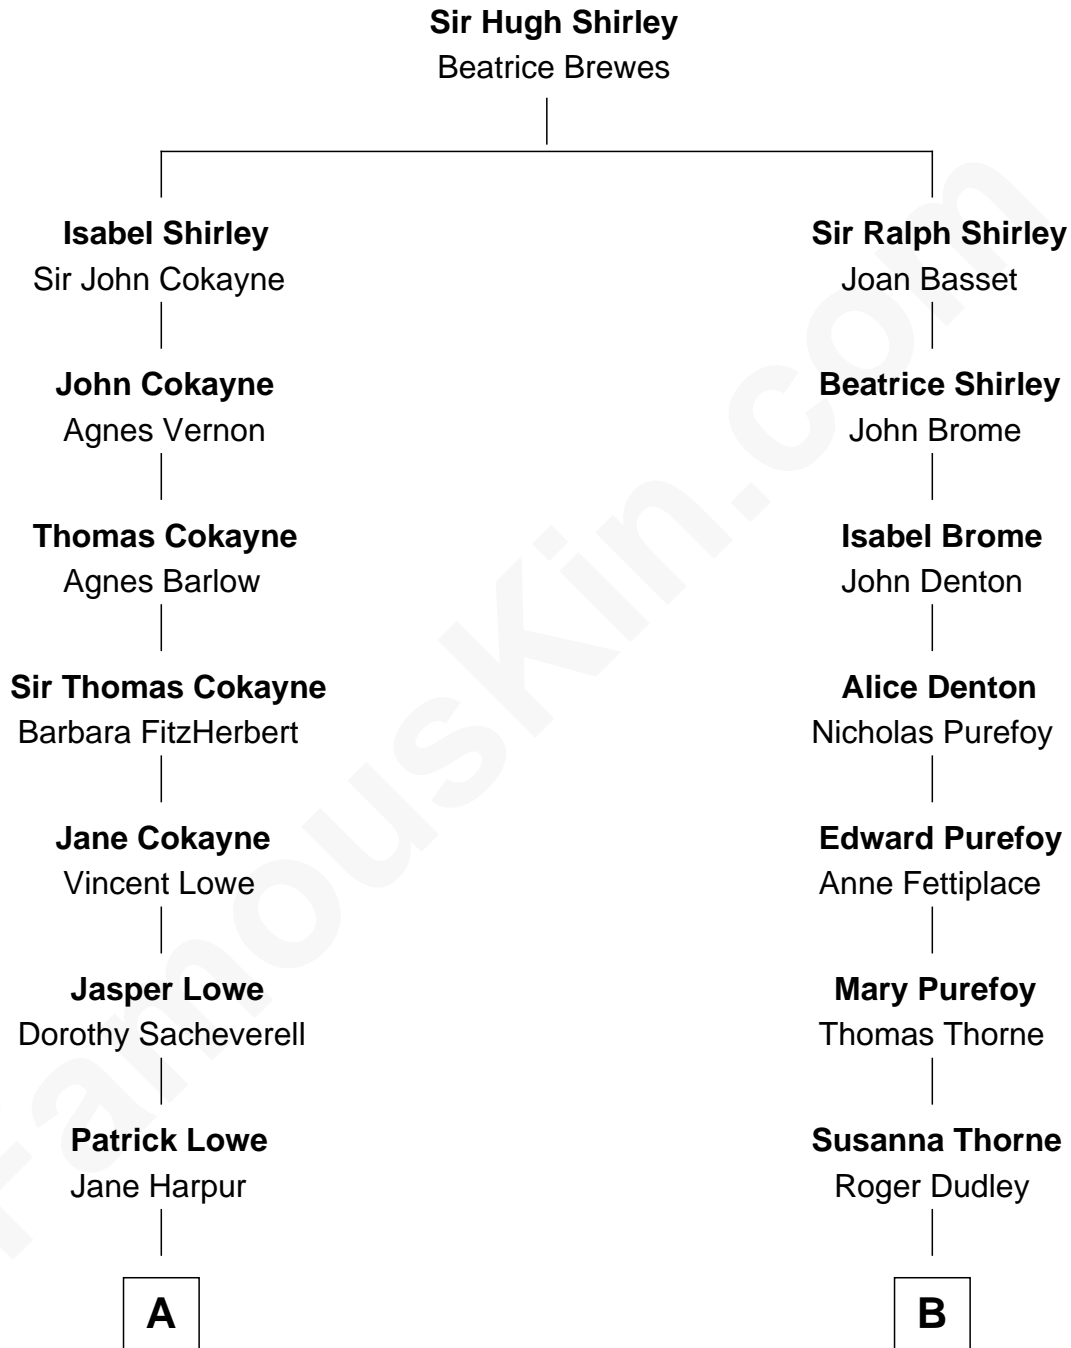

FamousKin.com

Relationship Chart of

Francis Scott Key

Author of "The Star Spangled Banner"

12th cousin 2 times removed of

John Langdon

Signer of the U.S. Constitution

A

Isabel Lowe
Sir John Zouche

Elizabeth Zouche
Col. Devereux Wolseley

Anne Wolseley
Rev. Thomas Knipe

Anne Knipe
Michael Arnold

Alicia Arnold
John Ross

Ann Arnold Ross
Frances Key

John Ross Key
Anne Phebe Penn Dagworthy Charlton

Francis Scott Key
Author of "The Star Spangled Banner"

B

Gov. Thomas Dudley
Dorothy York

Rev. Samuel Dudley
Elizabeth - - - - -

Elizabeth Dudley
Kinsley Hall

Josiah Hall
Mary Woodbury

Mary Hall
John Langdon