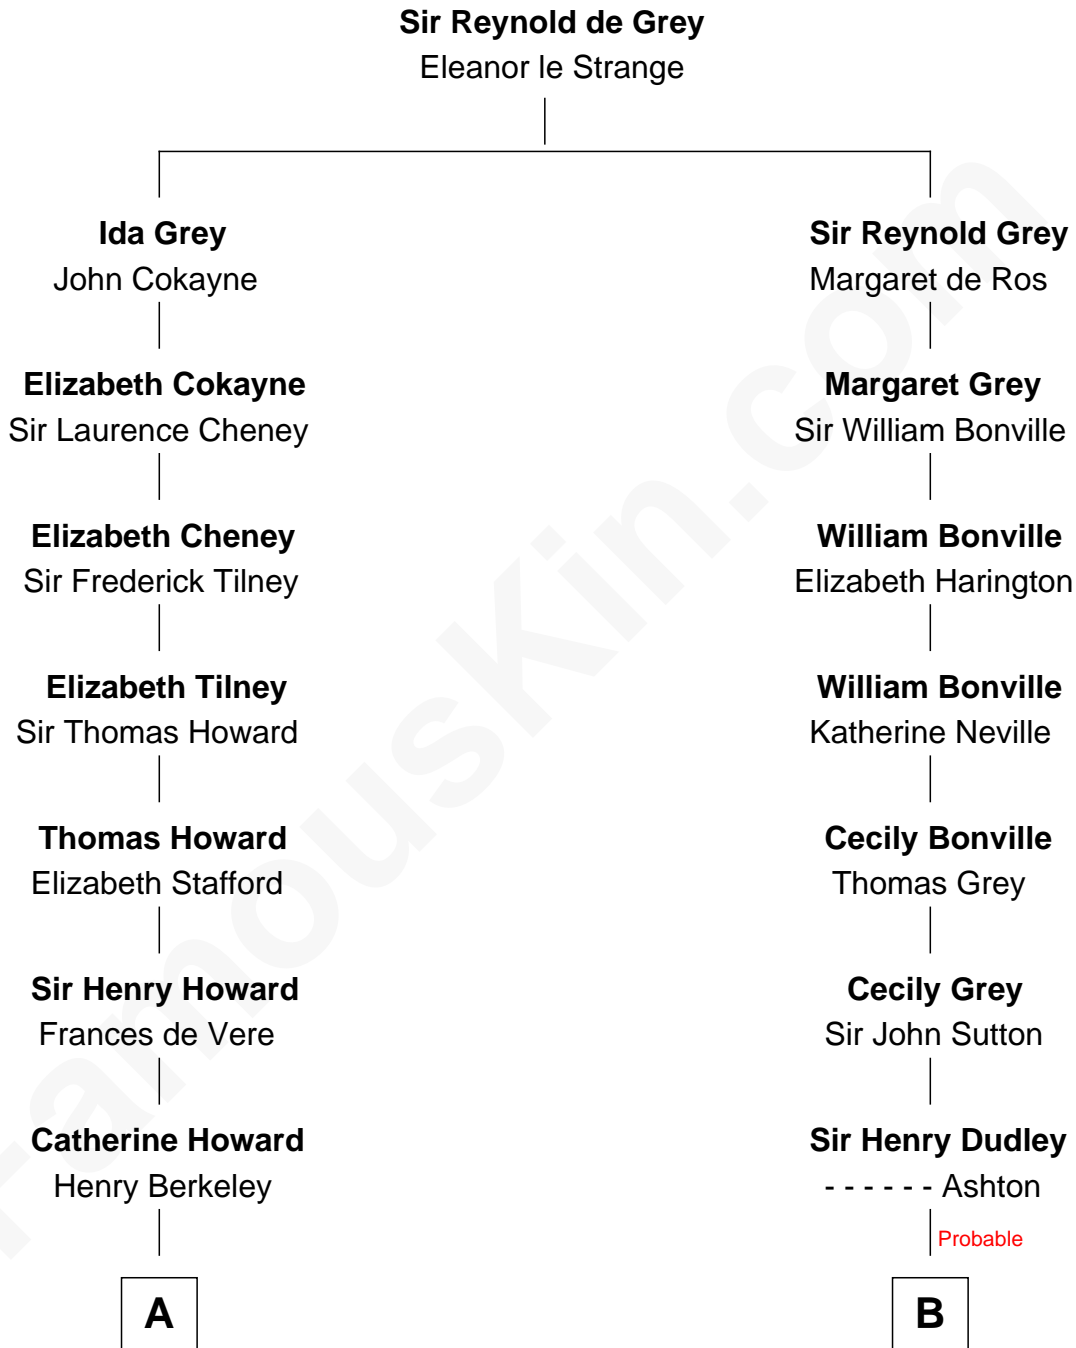

FamousKin.com

Relationship Chart of

Francis Scott Key

Author of "The Star Spangled Banner"

13th cousin 2 times removed of

John Langdon

Signer of the U.S. Constitution

A

Mary Berkeley
Sir John Zouche

Sir John Zouche
Isabel Lowe

Elizabeth Zouche
Col. Devereux Wolseley

Anne Wolseley
Rev. Thomas Knipe

Anne Knipe
Michael Arnold

Alicia Arnold
John Ross

Ann Arnold Ross
Frances Key

John Ross Key
Anne Phebe Penn Dagworthy Charlton

Francis Scott Key
Author of "The Star Spangled Banner"

B

Roger Dudley
Susanna Thorne

Gov. Thomas Dudley
Dorothy York

Rev. Samuel Dudley
Elizabeth - - - - -

Elizabeth Dudley
Kinsley Hall