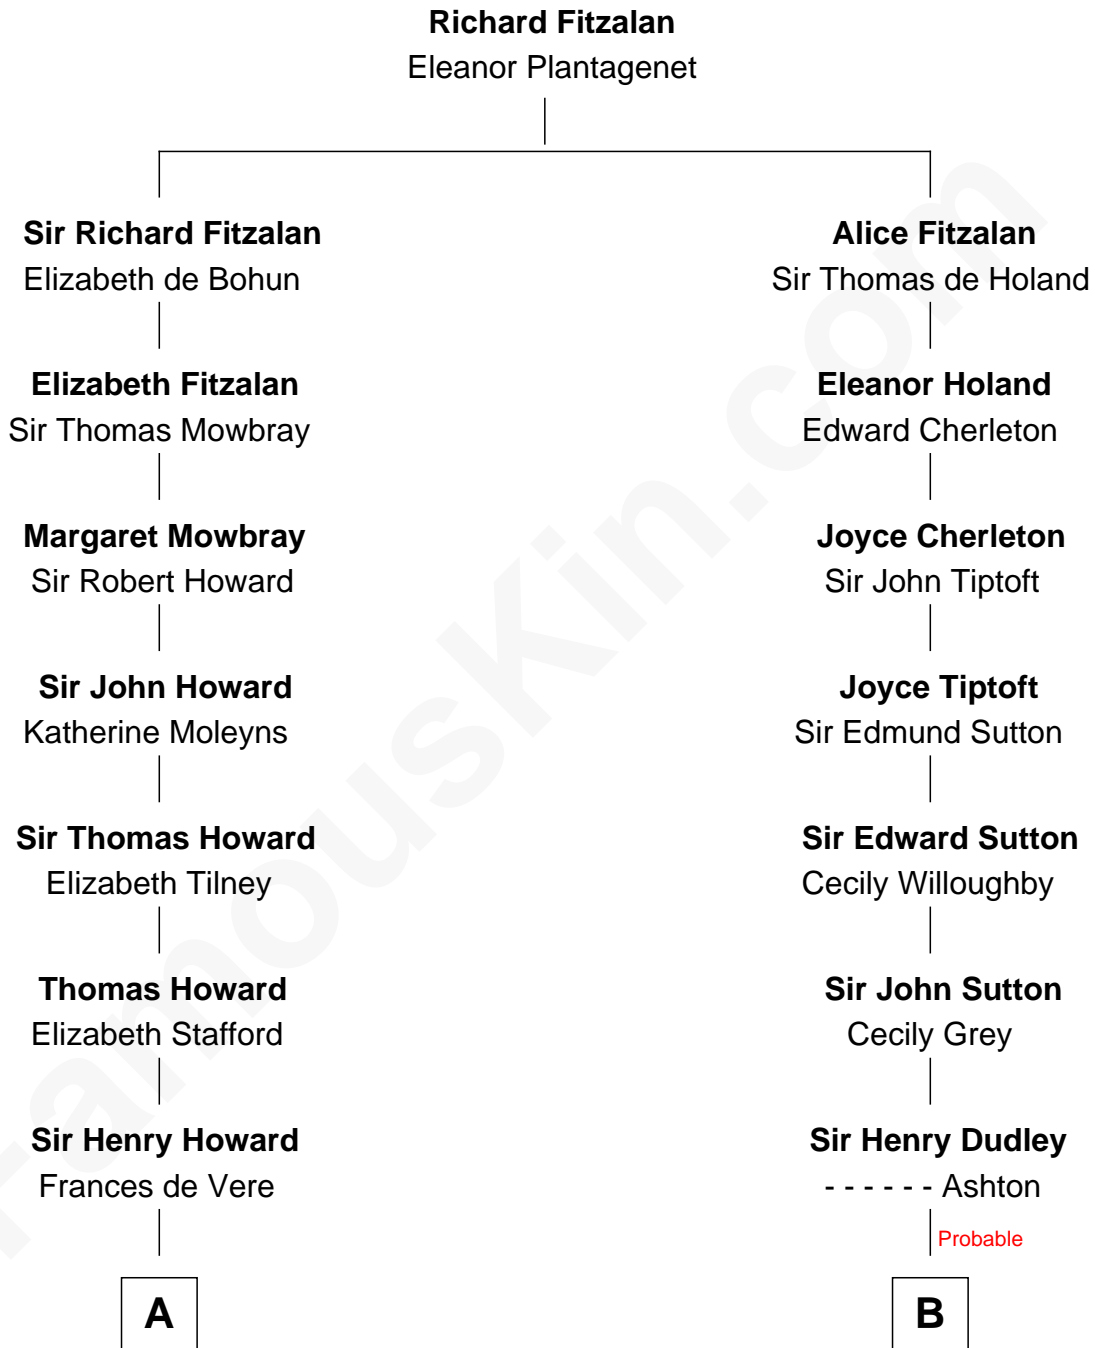

FamousKin.com

Relationship Chart of

Francis Scott Key

Author of "The Star Spangled Banner"

13th cousin 3 times removed of

John Langdon

Signer of the U.S. Constitution

A

Catherine Howard

Henry Berkeley

Mary Berkeley

Sir John Zouche

Sir John Zouche

Isabel Lowe

Elizabeth Zouche

Col. Devereux Wolseley