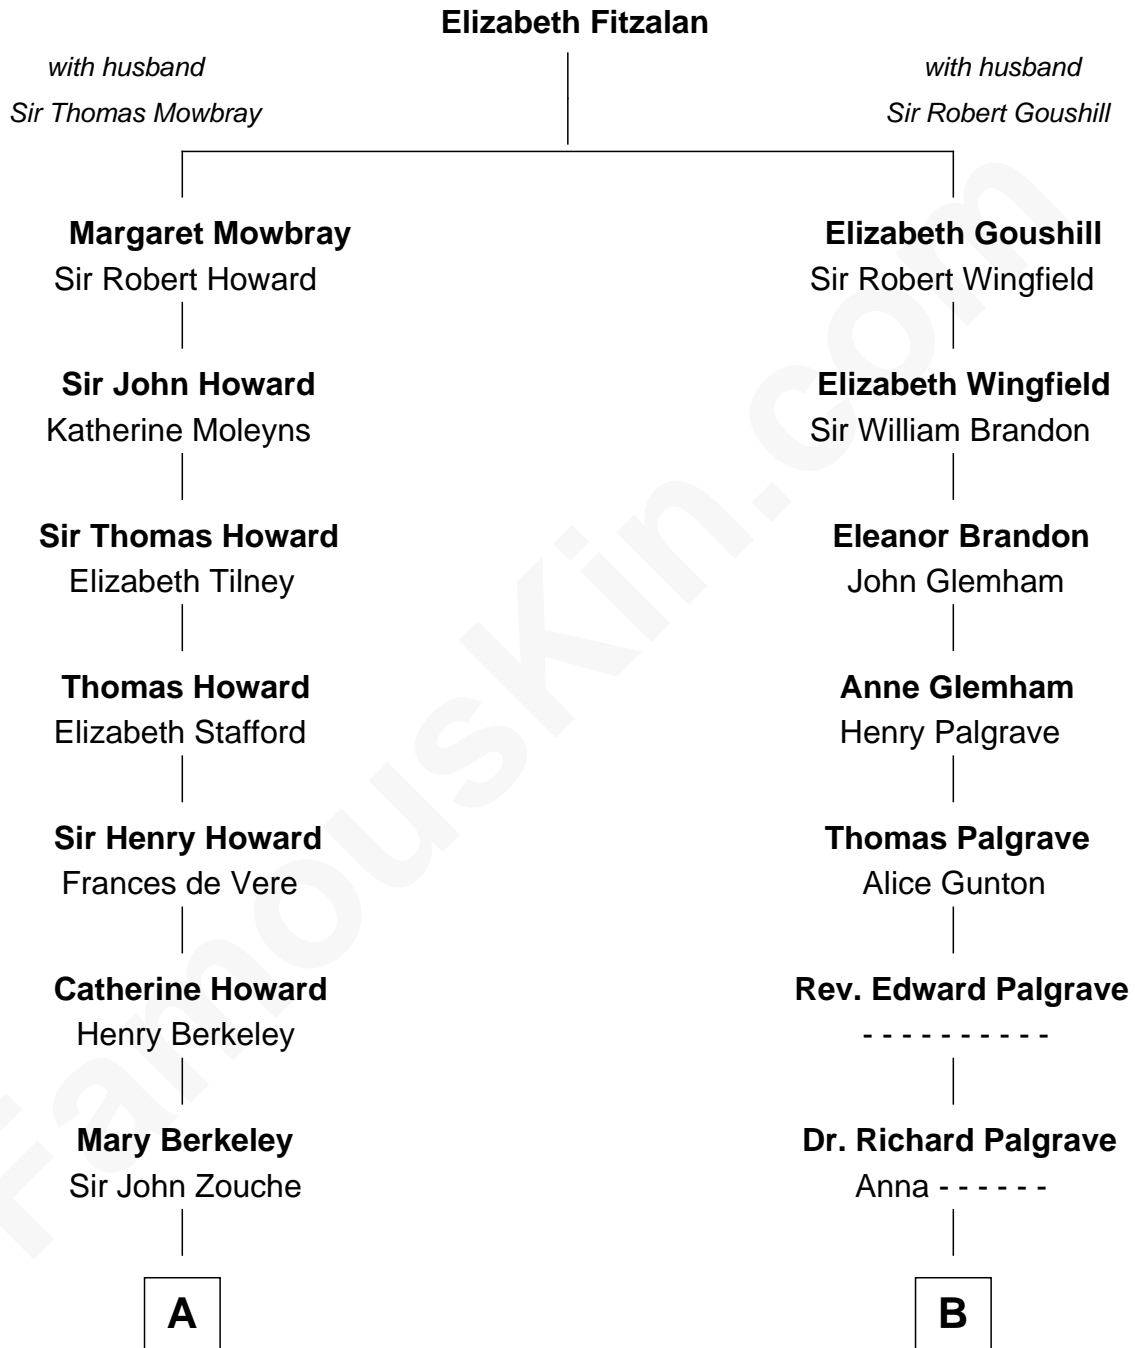

## Relationship Chart of

### Francis Scott Key

Author of "The Star Spangled Banner"

14th cousin 1 time removed of

**Hetty Green**

"The Witch of Wall Street"

**A**

**Sir John Zouche**

Isabel Lowe