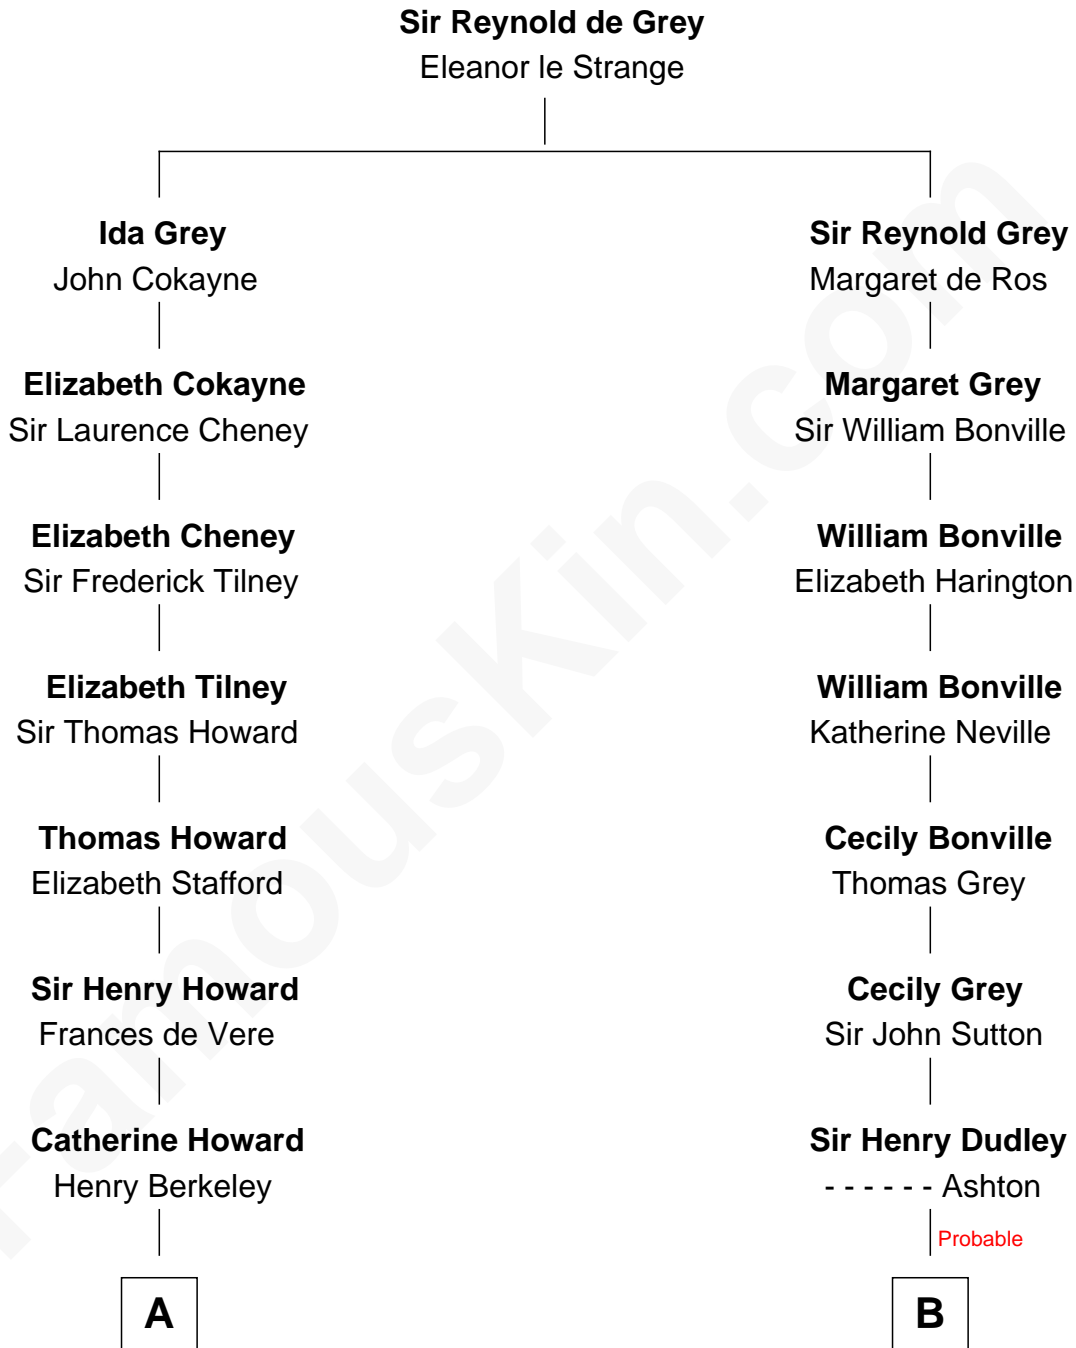

FamousKin.com

Relationship Chart of

Francis Scott Key

Author of "The Star Spangled Banner"

15th cousin 3 times removed of

Alan Shepard

Mercury and Apollo Astronaut

C

Alan Bartlett Shepard
Pauline Renza Emerson

Alan Shepard
Mercury and Apollo Astronaut

FamousKin.com