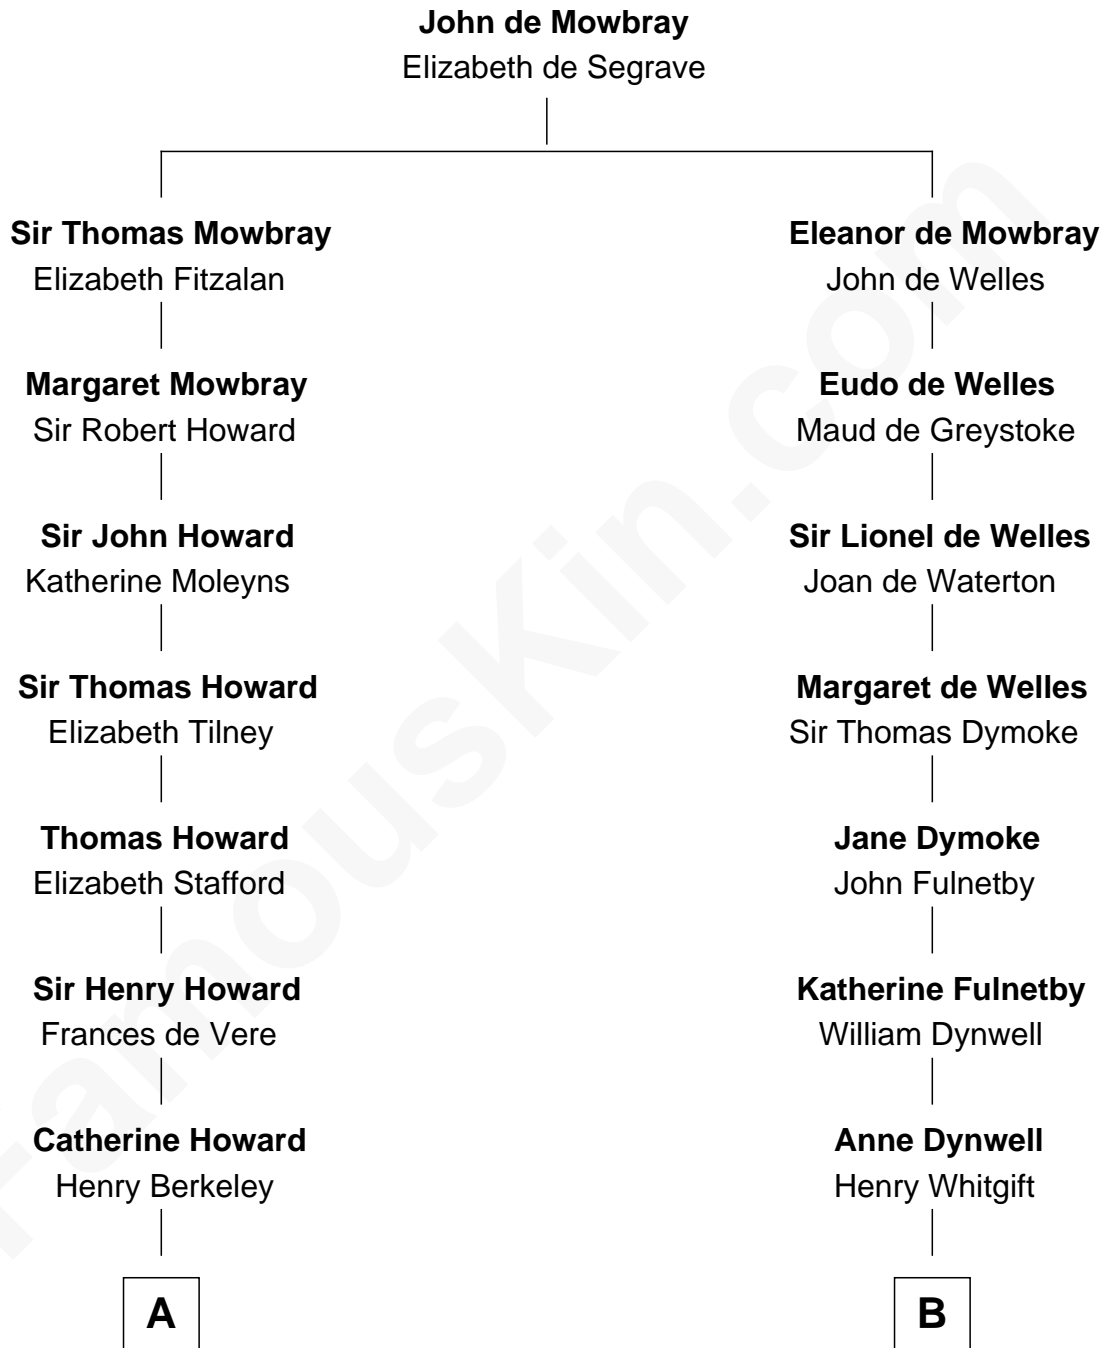

FamousKin.com

Relationship Chart of

Francis Scott Key

Author of "The Star Spangled Banner"

15th cousin 4 times removed of

Alan Shepard

Mercury and Apollo Astronaut

C

Annie Elizabeth Bartlett
Frederick Johnson Shepard

Alan Bartlett Shepard
Pauline Renza Emerson

Alan Shepard
Mercury and Apollo Astronaut

FamousKin.com