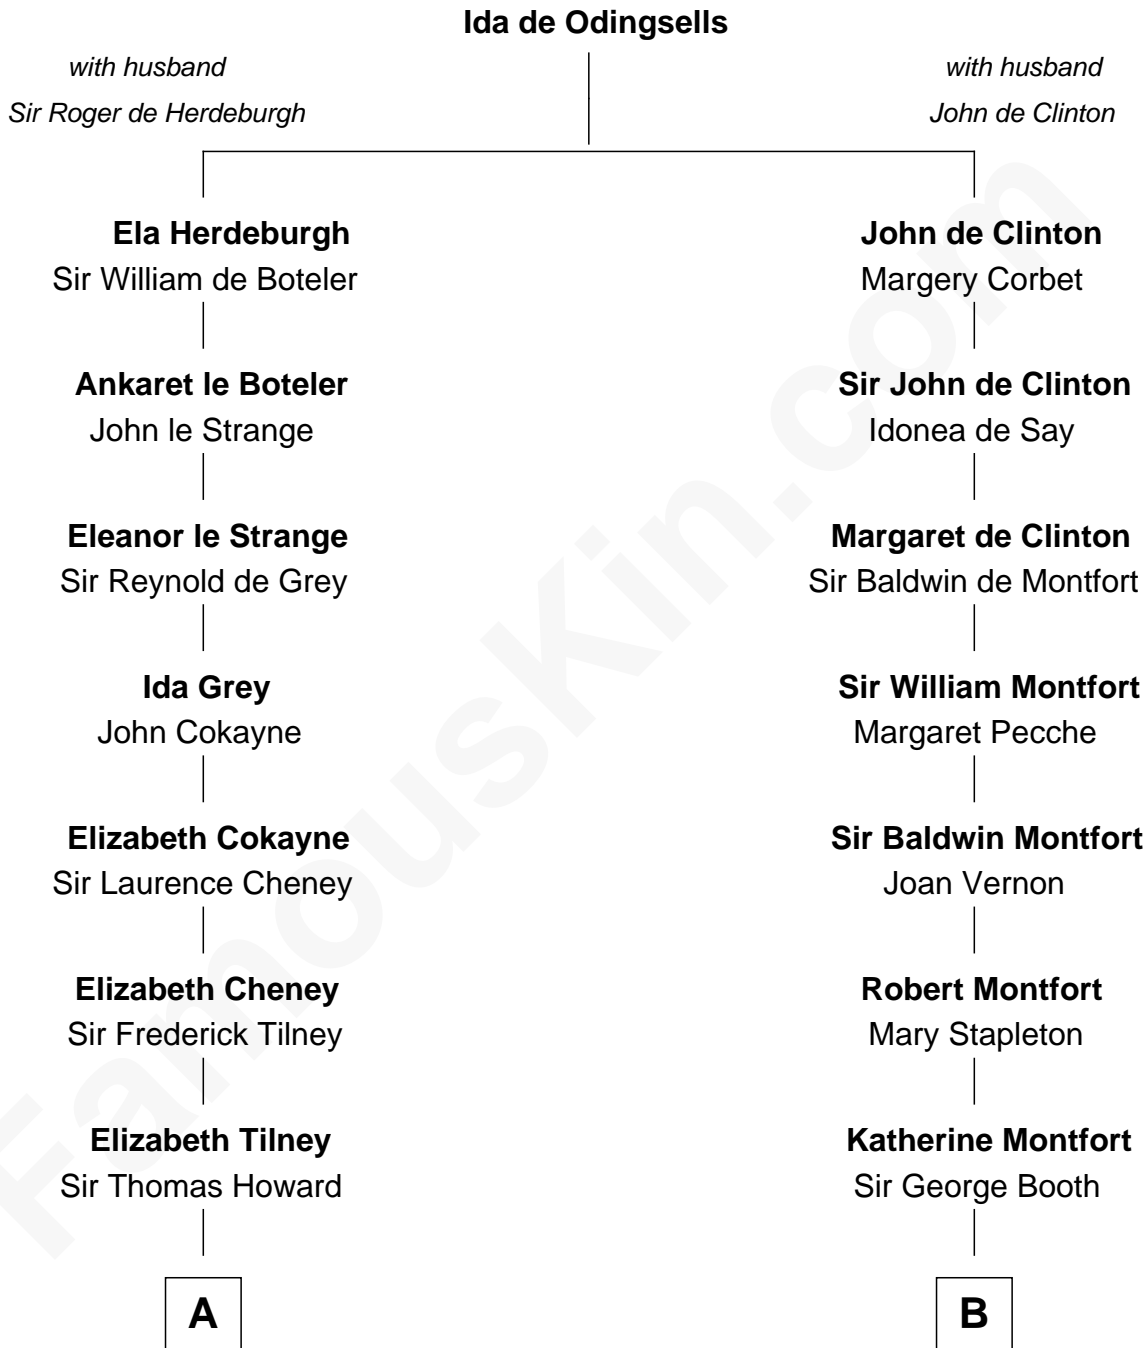

## Relationship Chart of

### Francis Scott Key

Author of "The Star Spangled Banner"

18th cousin 3 times removed of

### Christian Herter

59th Governor of Massachusetts

**C**

**John Ross Key**

Anne Phebe Penn Dagworthy Charlton

**Francis Scott Key**

*Author of "The Star Spangled Banner"*

**D**