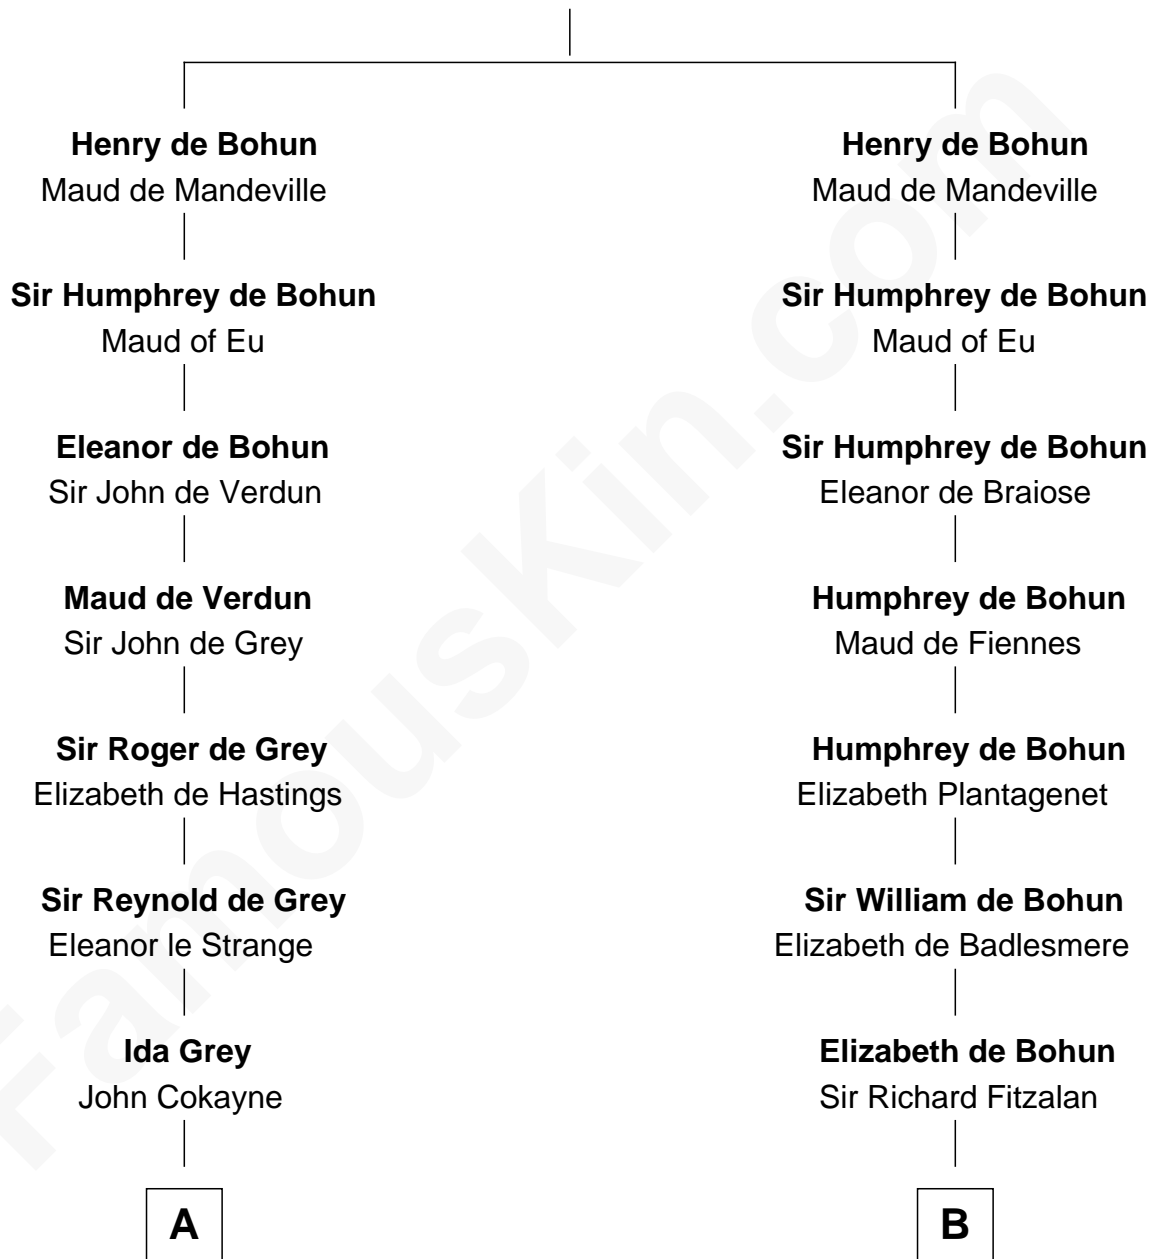

## Relationship Chart of

### Francis Scott Key

Author of "The Star Spangled Banner"

21st cousin of

### John Quincy Adams

6th U.S. President

**Humphrey IV de Bohun**

Margaret of Scotland

**C**

**Anne Knipe**  
Michael Arnold

**Alicia Arnold**  
John Ross

**Ann Arnold Ross**  
Frances Key

**John Ross Key**  
Anne Phebe Penn Dagworthy Charlton

**Francis Scott Key**  
*Author of "The Star Spangled Banner"*

**D**

**Anna Shepard**  
Daniel Quincy

**Col John Quincy**  
Elizabeth Norton

**Elizabeth Quincy**  
Rev. William Smith