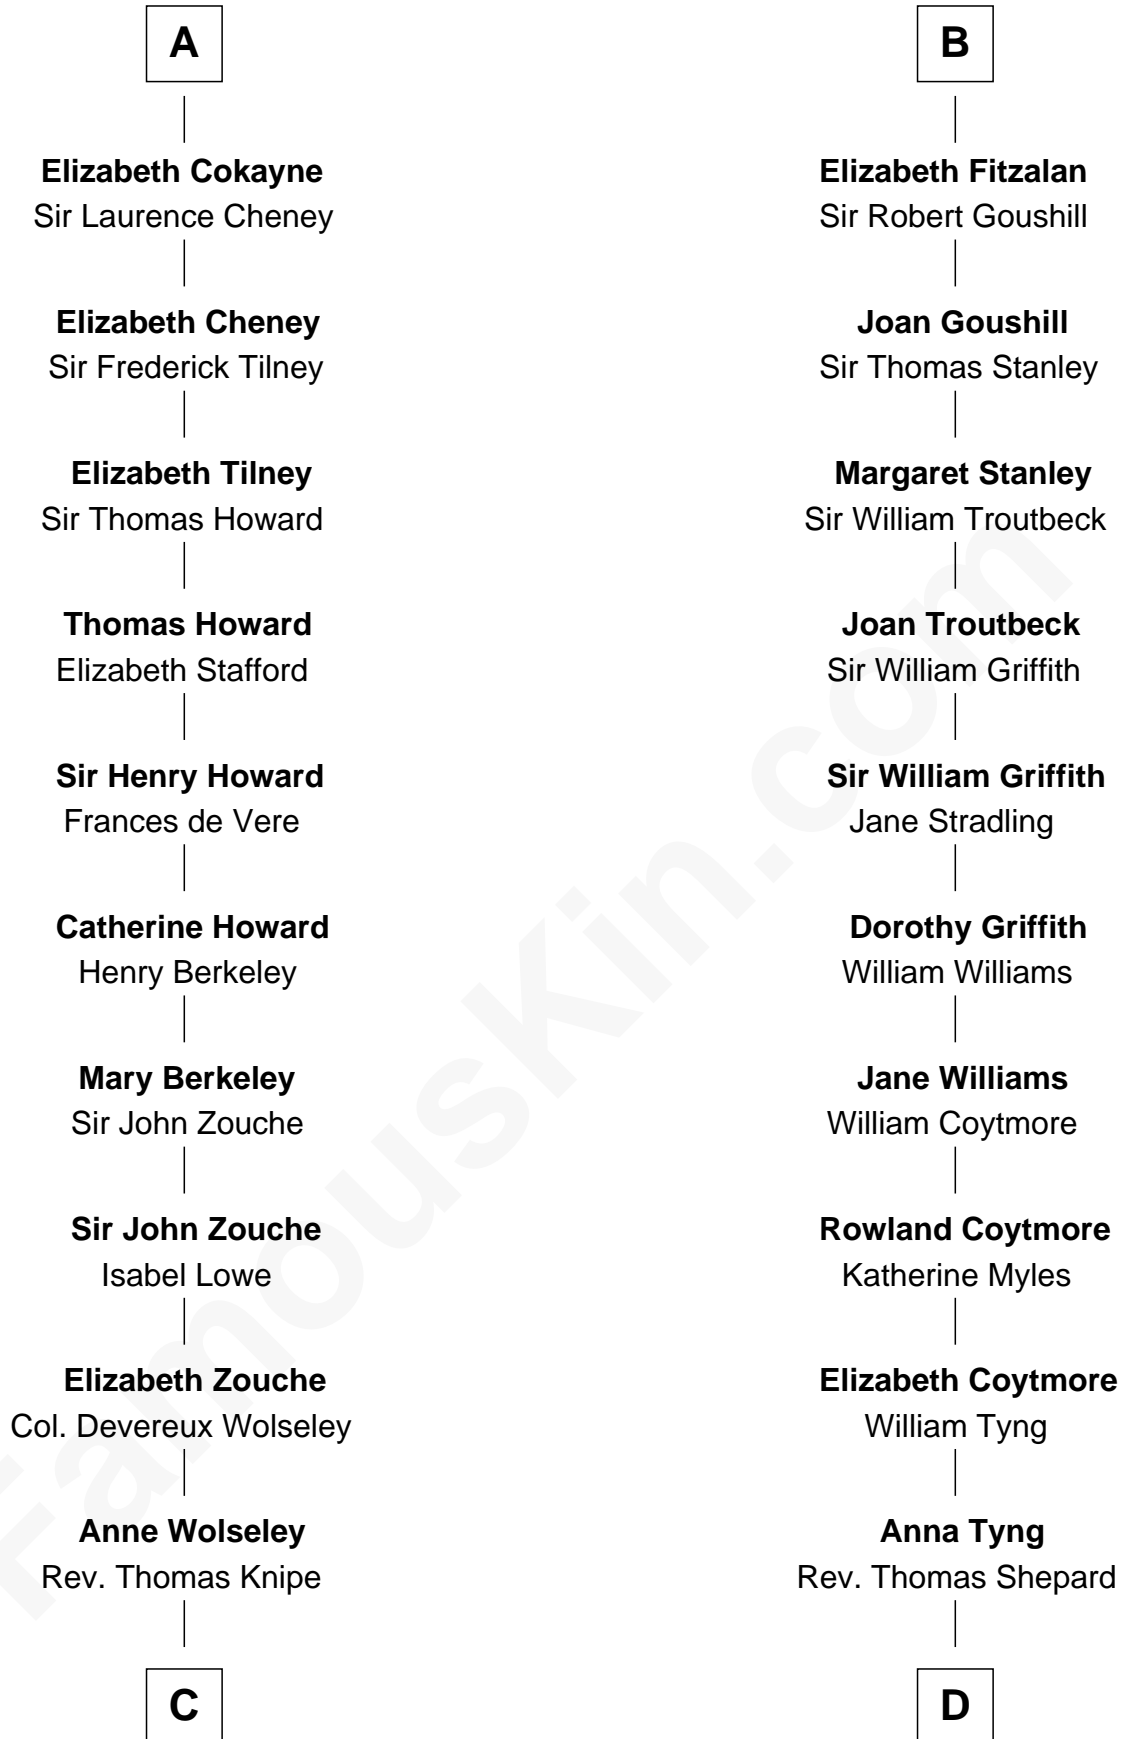

### Francis Scott Key

Author of "The Star Spangled Banner"

21st cousin of

### John Quincy Adams

6th U.S. President

**Humphrey IV de Bohun**

Margaret of Scotland

**C**

**Anne Knipe**  
Michael Arnold

**Alicia Arnold**  
John Ross

**Ann Arnold Ross**  
Frances Key

**John Ross Key**  
Anne Phebe Penn Dagworthy Charlton

**Francis Scott Key**  
*Author of "The Star Spangled Banner"*

**D**

**Anna Shepard**  
Daniel Quincy

**Col John Quincy**  
Elizabeth Norton

**Elizabeth Quincy**  
Rev. William Smith