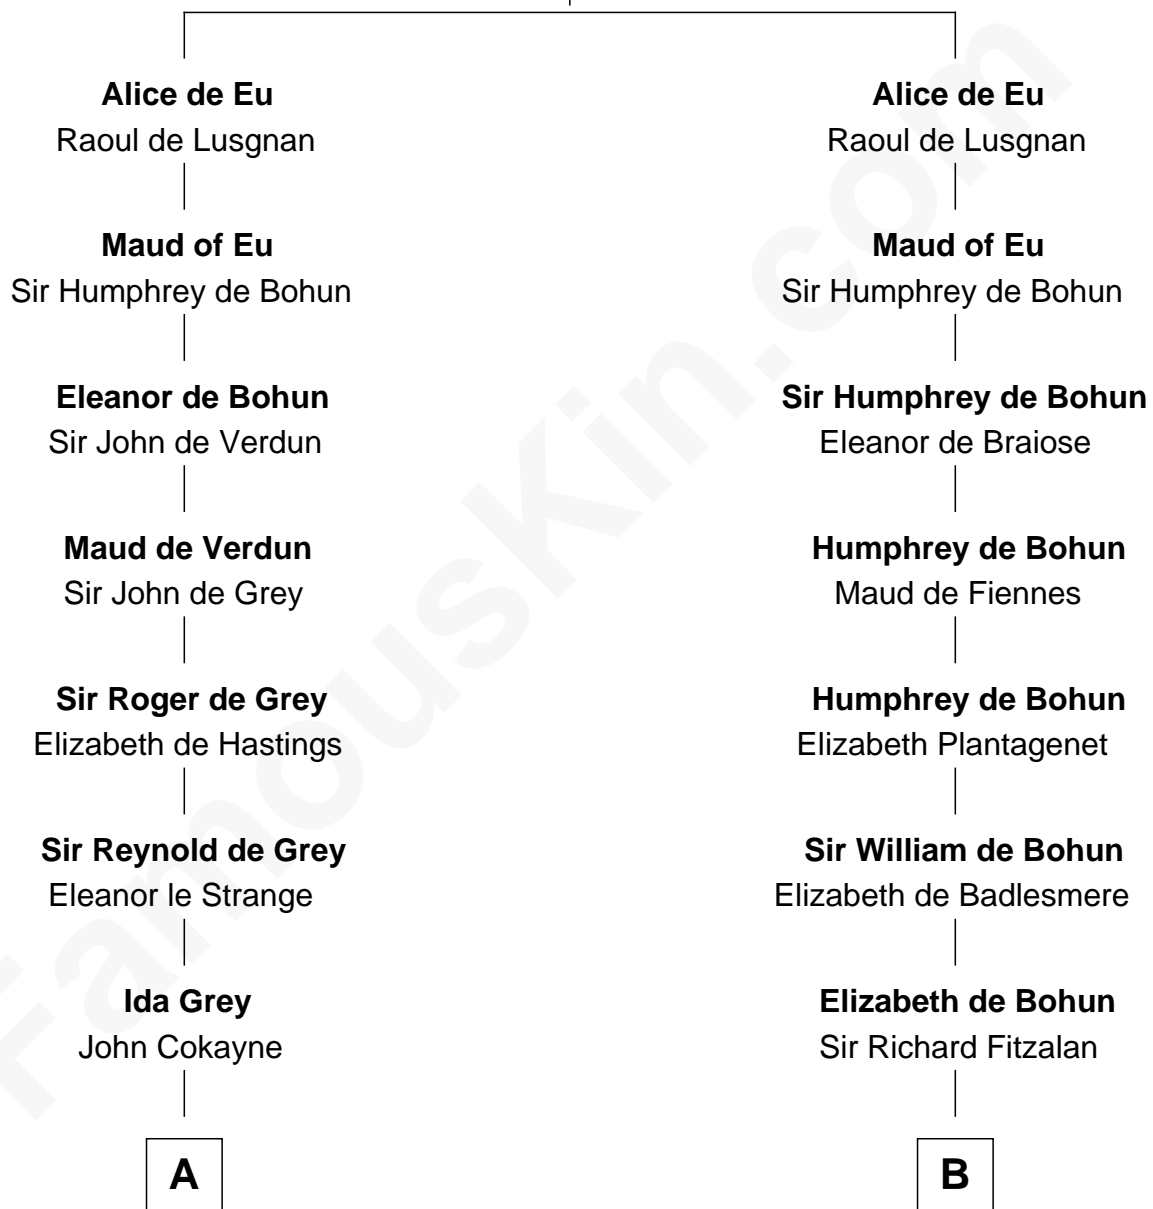

## Relationship Chart of

### Francis Scott Key

*Author of "The Star Spangled Banner"*

21st cousin of

### John Quincy Adams

*6th U.S. President*

**Henri de Eu**  
Maud de Warenne

**C**

**Anne Knipe**  
Michael Arnold

**Alicia Arnold**  
John Ross

**Ann Arnold Ross**  
Frances Key

**John Ross Key**  
Anne Phebe Penn Dagworthy Charlton

**Francis Scott Key**  
*Author of "The Star Spangled Banner"*

**D**

**Anna Shepard**  
Daniel Quincy

**Col John Quincy**  
Elizabeth Norton

**Elizabeth Quincy**  
Rev. William Smith

**Abigail Quincy Smith**  
John Adams