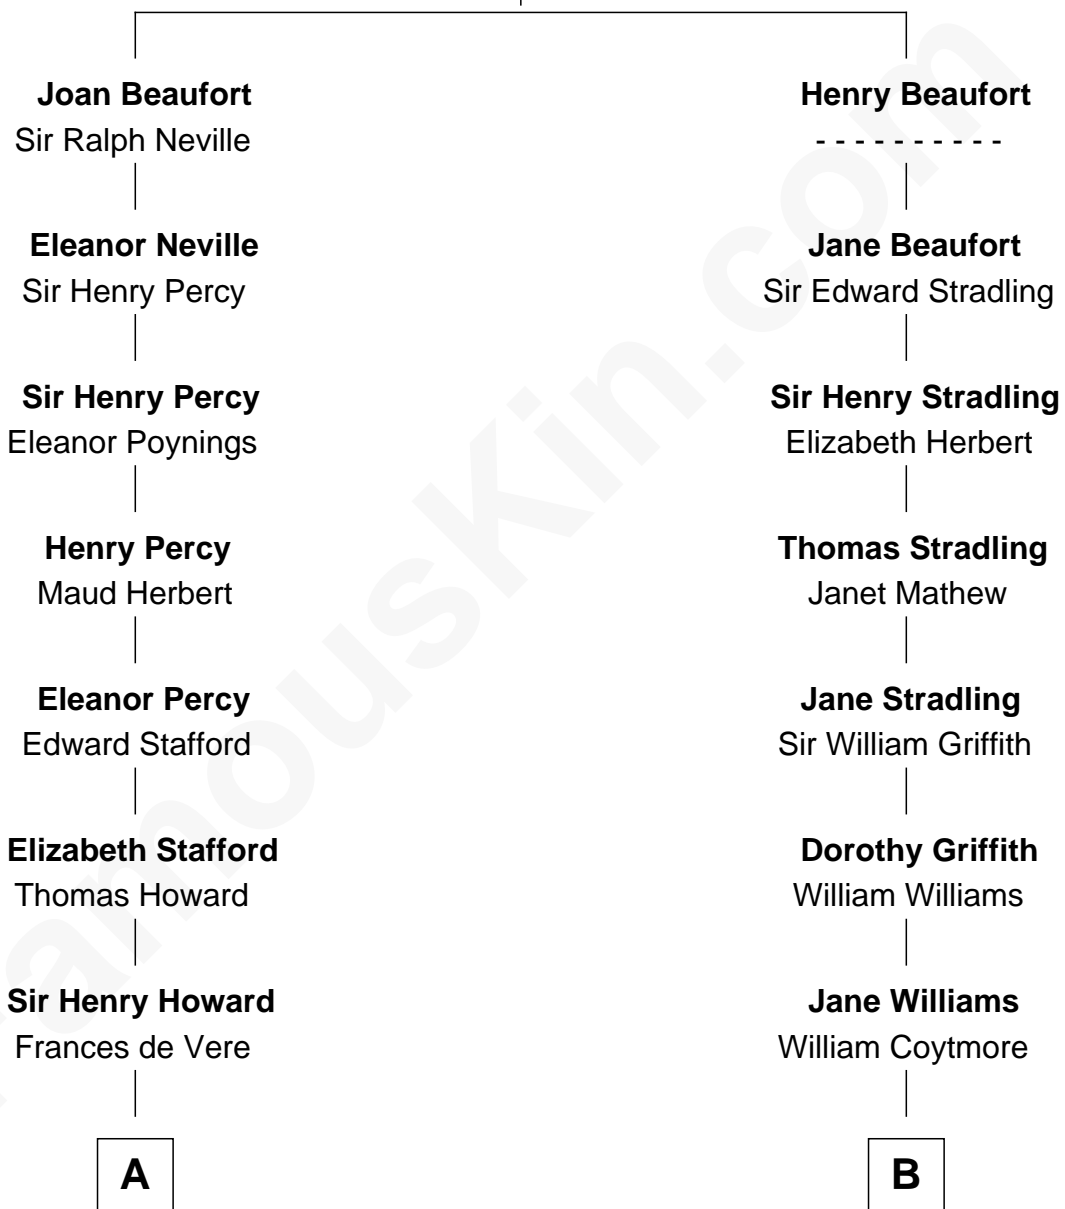

## Relationship Chart of

### Francis Scott Key

Author of "The Star Spangled Banner"

14th cousin 2 times removed of

### John Quincy Adams

6th U.S. President

**John of Gaunt**  
Katherine Roet

**A**

**Catherine Howard**

Henry Berkeley

**Mary Berkeley**

Sir John Zouche