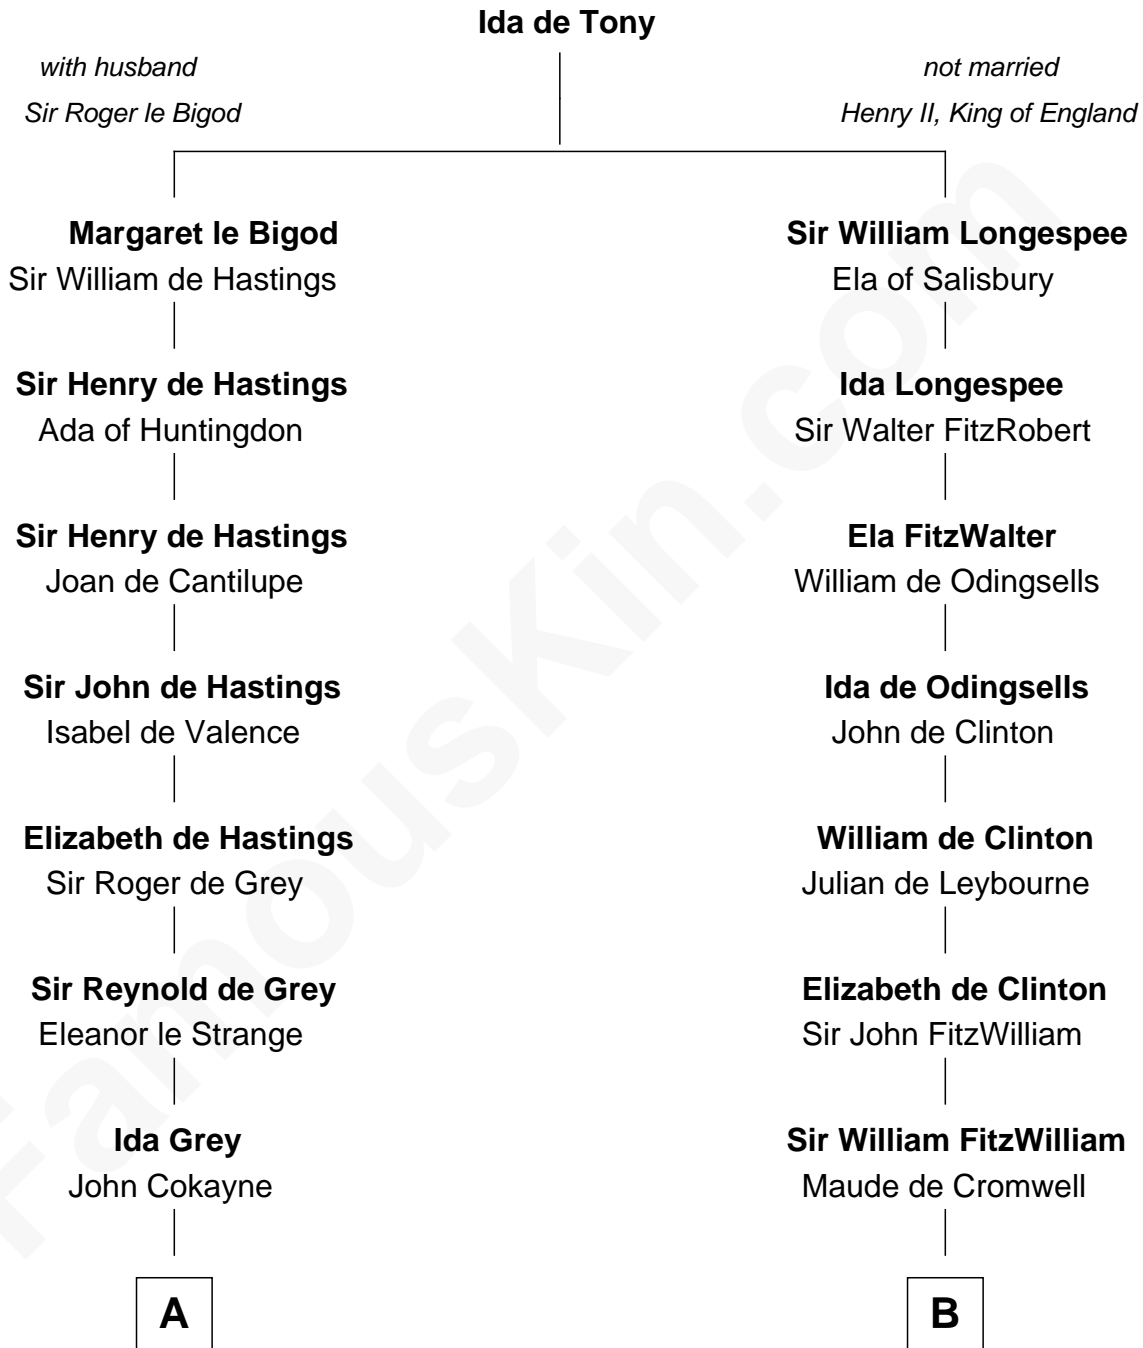

John Quincy Adams

6th U.S. President