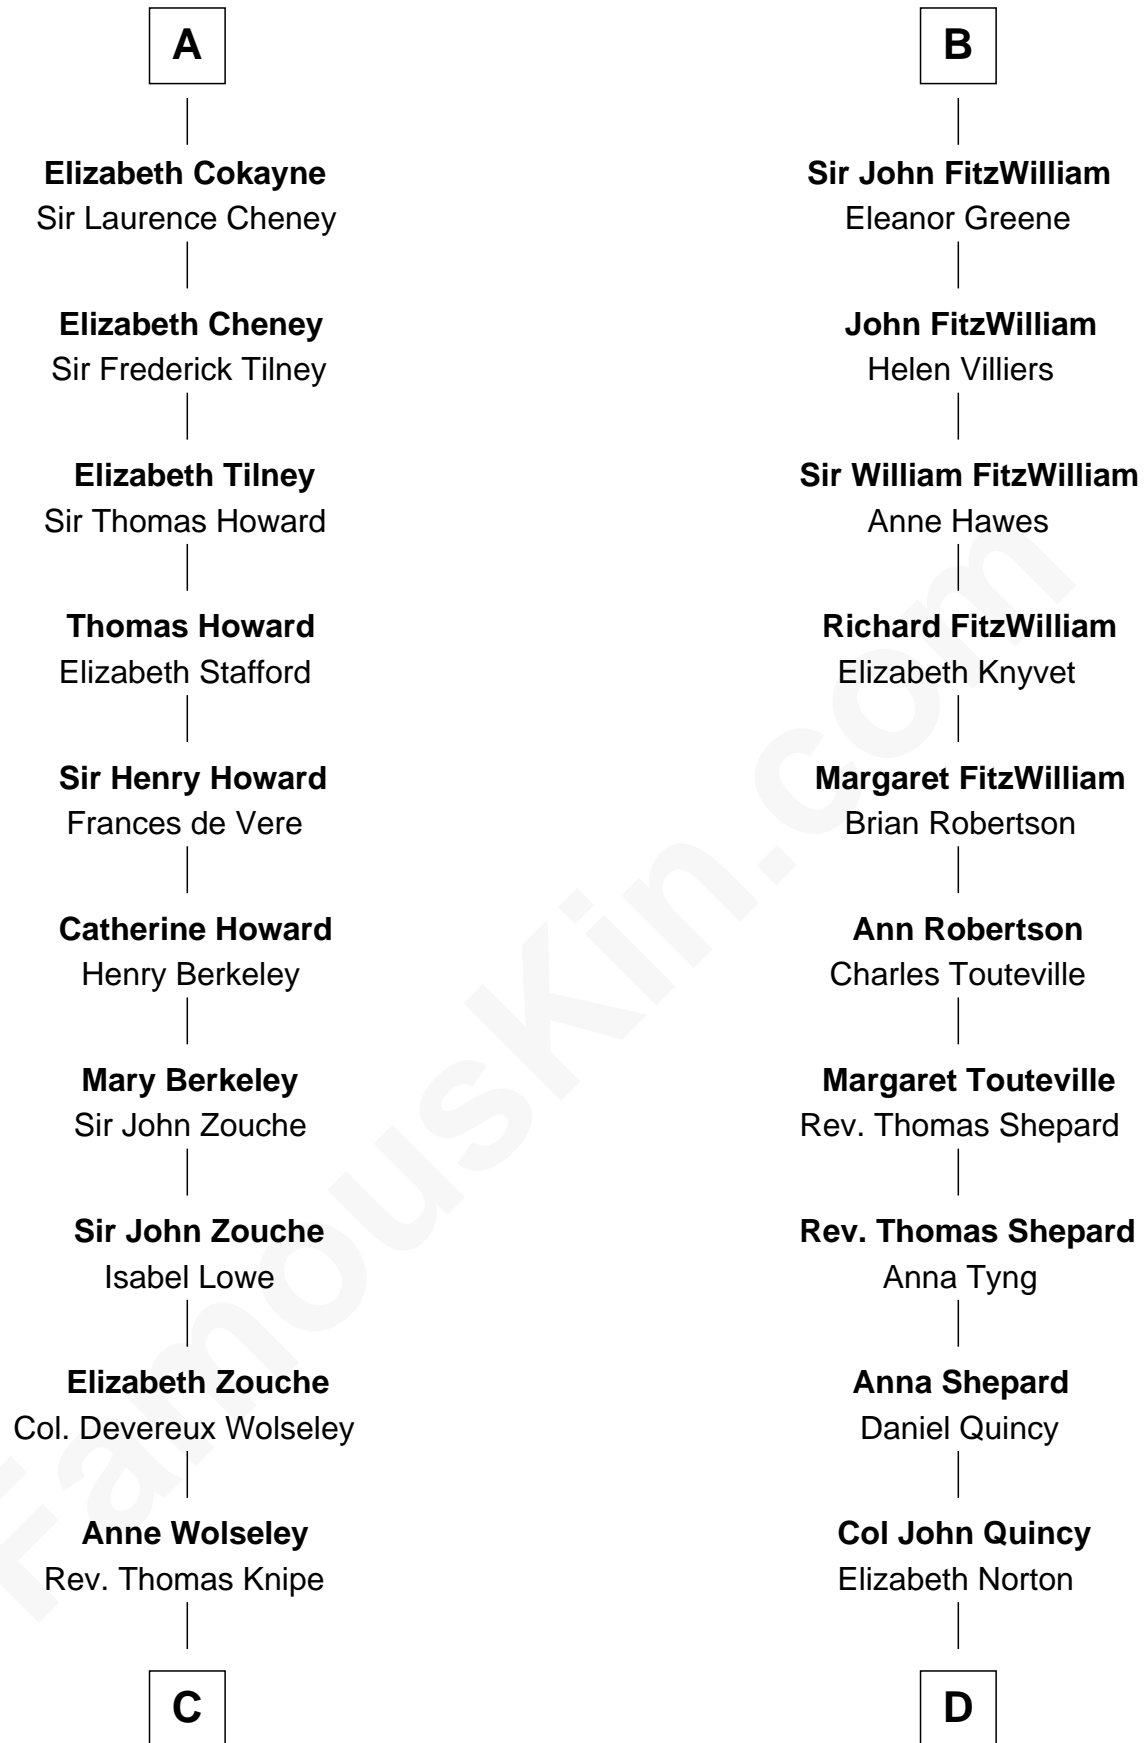

## Relationship Chart of

### Francis Scott Key

Author of "The Star Spangled Banner"

19th cousin 2 times removed of

### John Quincy Adams

6th U.S. President

**C**

**Anne Knipe**  
Michael Arnold

**Alicia Arnold**  
John Ross

**Ann Arnold Ross**  
Frances Key

**John Ross Key**  
Anne Phebe Penn Dagworthy Charlton

**Francis Scott Key**  
*Author of "The Star Spangled Banner"*