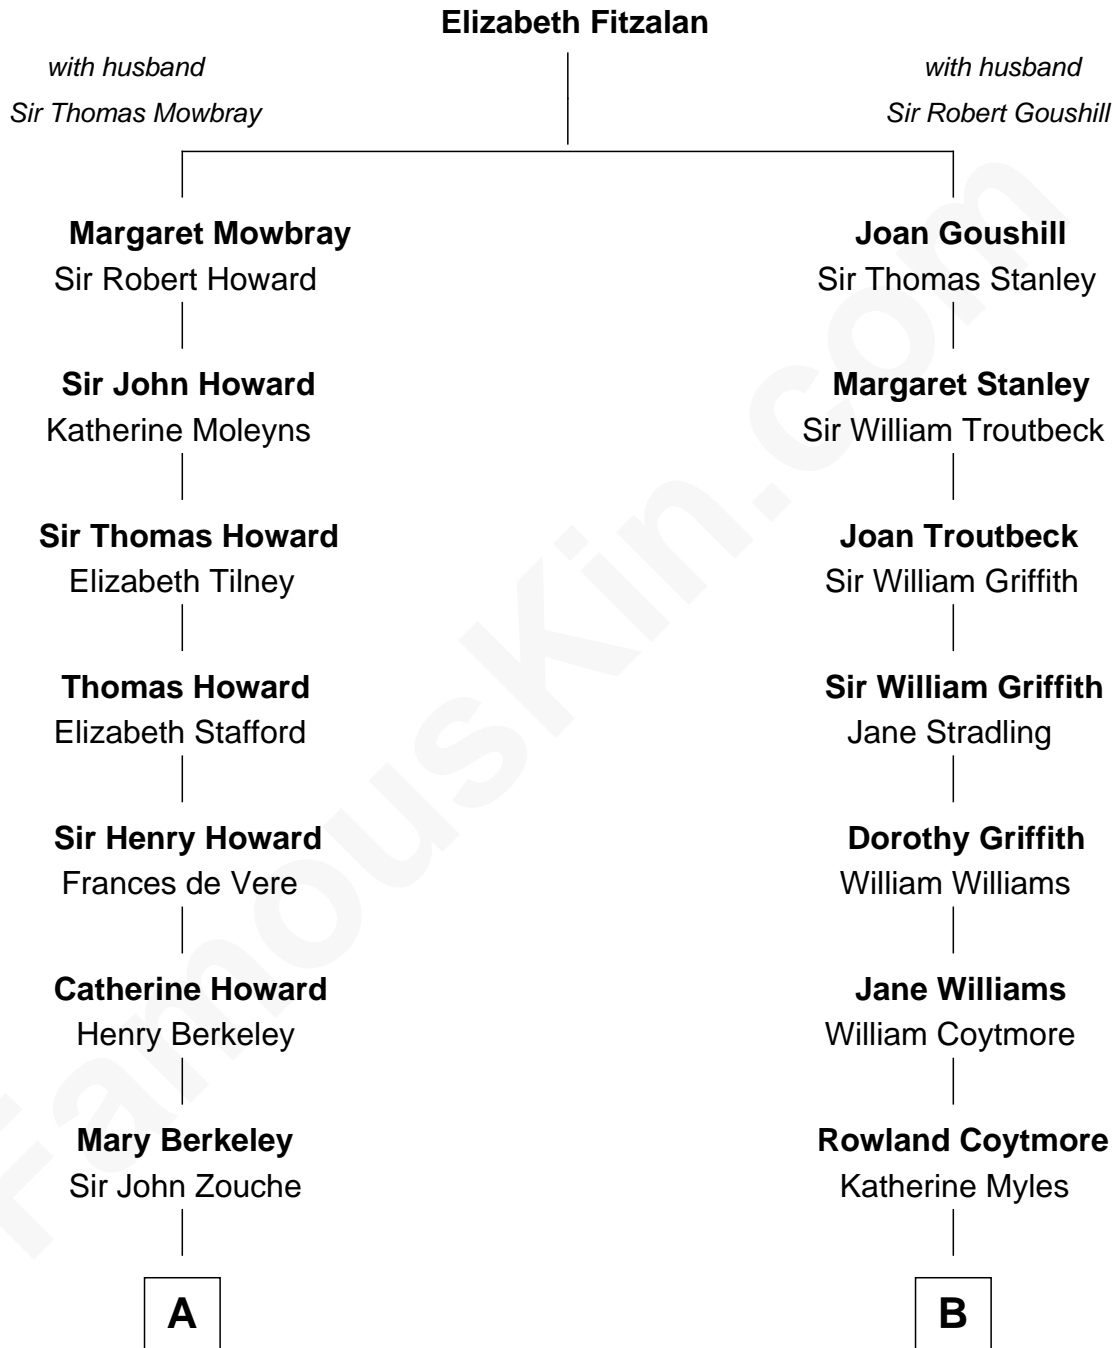

FamousKin.com

Relationship Chart of

Francis Scott Key

Author of "The Star Spangled Banner"

13th cousin 1 time removed of

John Quincy Adams

6th U.S. President

A