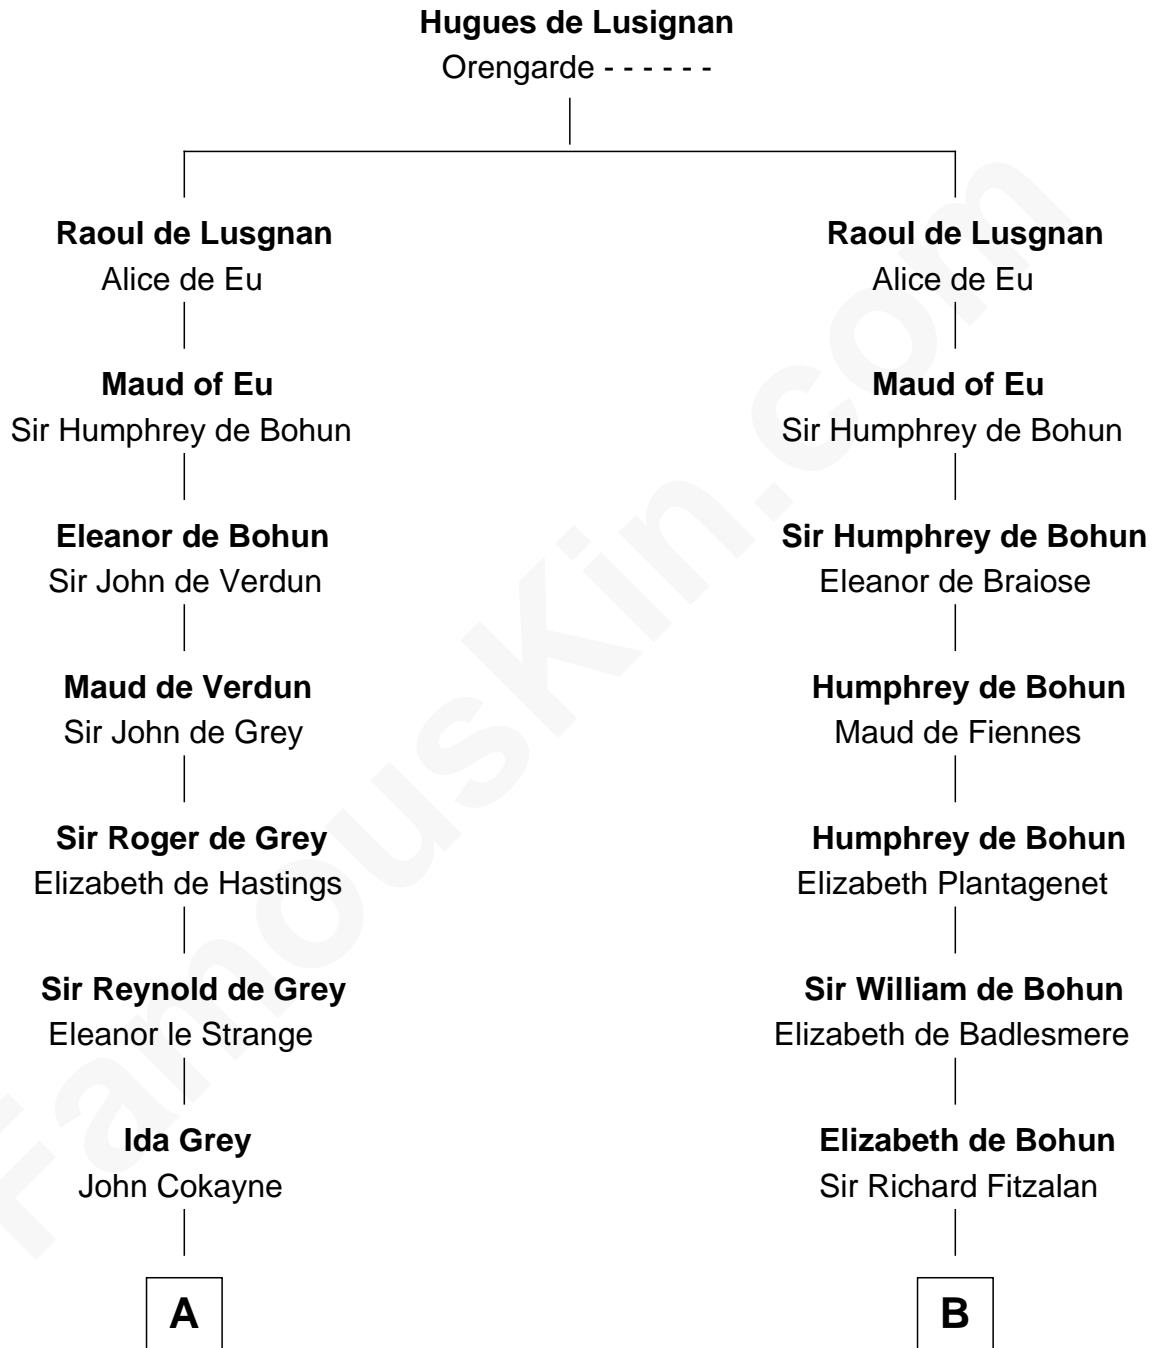

FamousKin.com

Relationship Chart of

Francis Scott Key

Author of "The Star Spangled Banner"

20th cousin 1 time removed of

Abigail (Smith) Adams

First Lady of President John Adams

C

Anne Knipe
Michael Arnold

Alicia Arnold
John Ross

Ann Arnold Ross
Frances Key

John Ross Key
Anne Phebe Penn Dagworthy Charlton

Francis Scott Key
Author of "The Star Spangled Banner"

D

Anna Shepard
Daniel Quincy