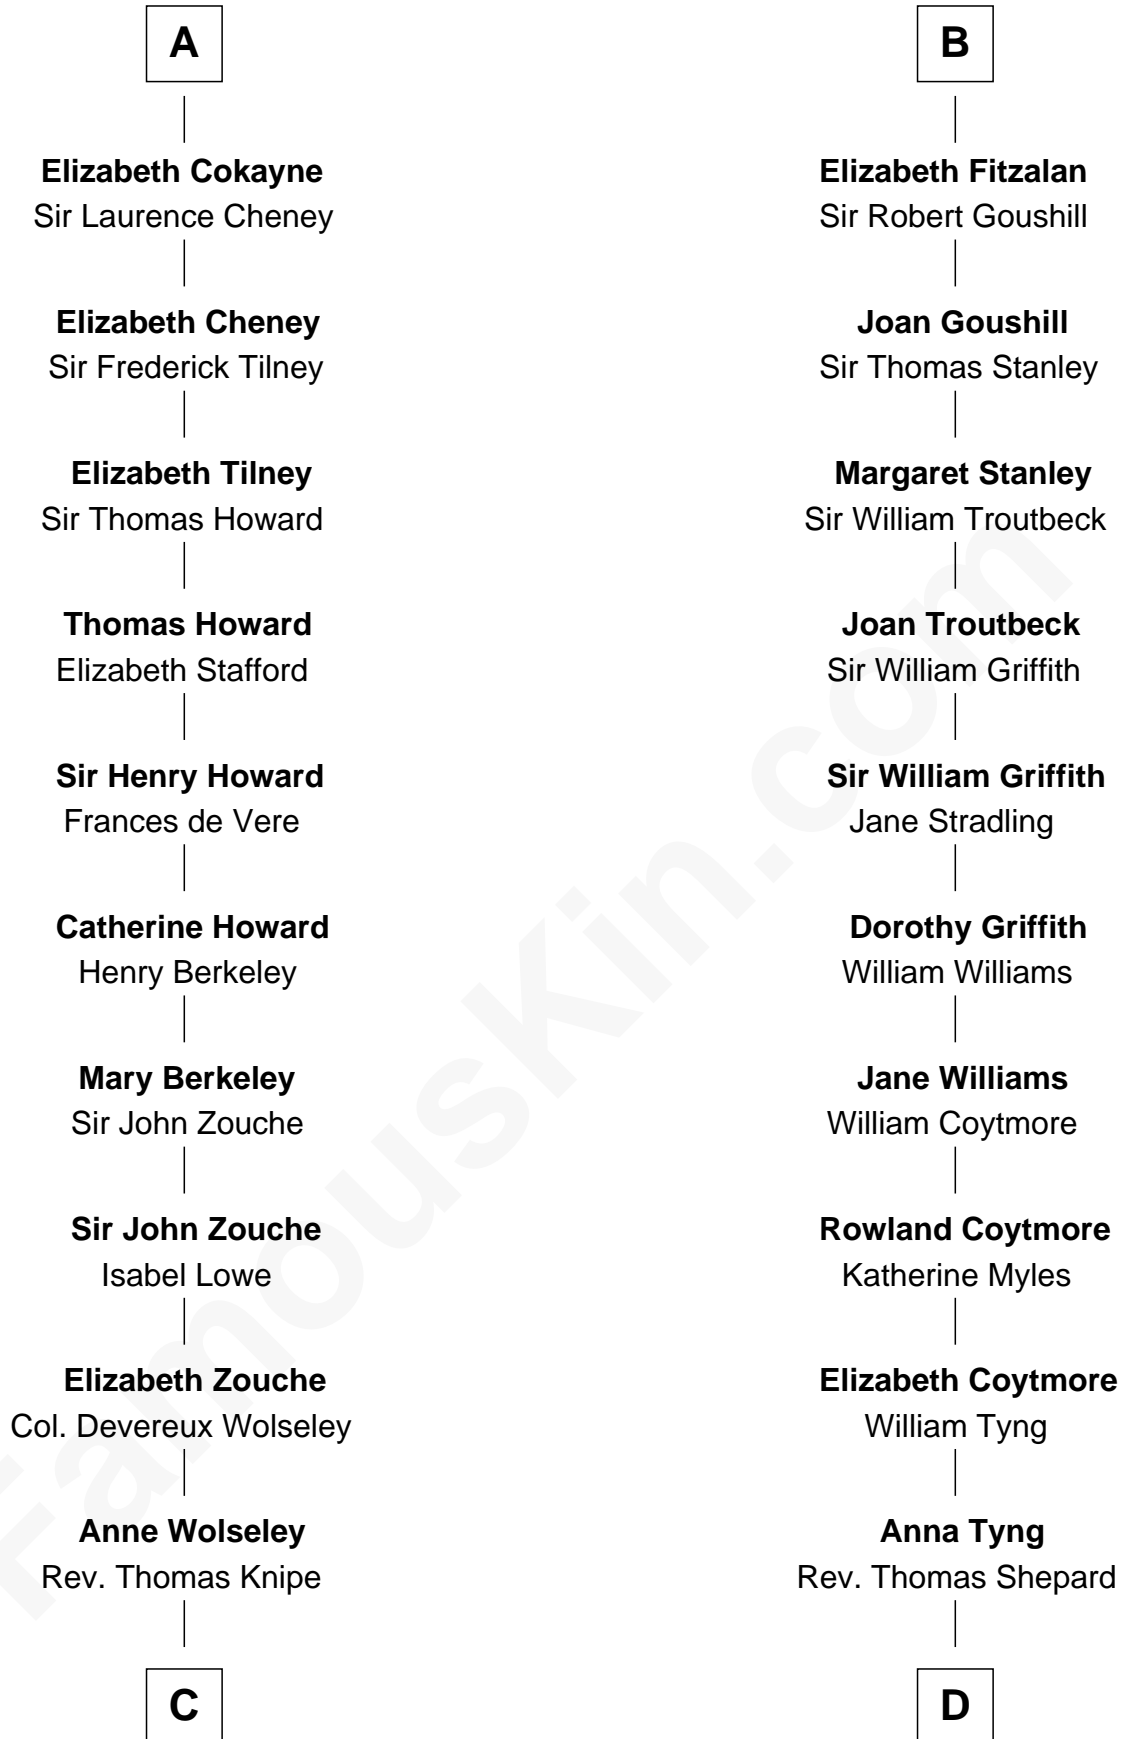

FamousKin.com

Relationship Chart of

Francis Scott Key

Author of "The Star Spangled Banner"

20th cousin 1 time removed of

Abigail (Smith) Adams

First Lady of President John Adams

C

Anne Knipe
Michael Arnold

Alicia Arnold
John Ross

Ann Arnold Ross
Frances Key

John Ross Key
Anne Phebe Penn Dagworthy Charlton

Francis Scott Key
Author of "The Star Spangled Banner"

D

Anna Shepard
Daniel Quincy