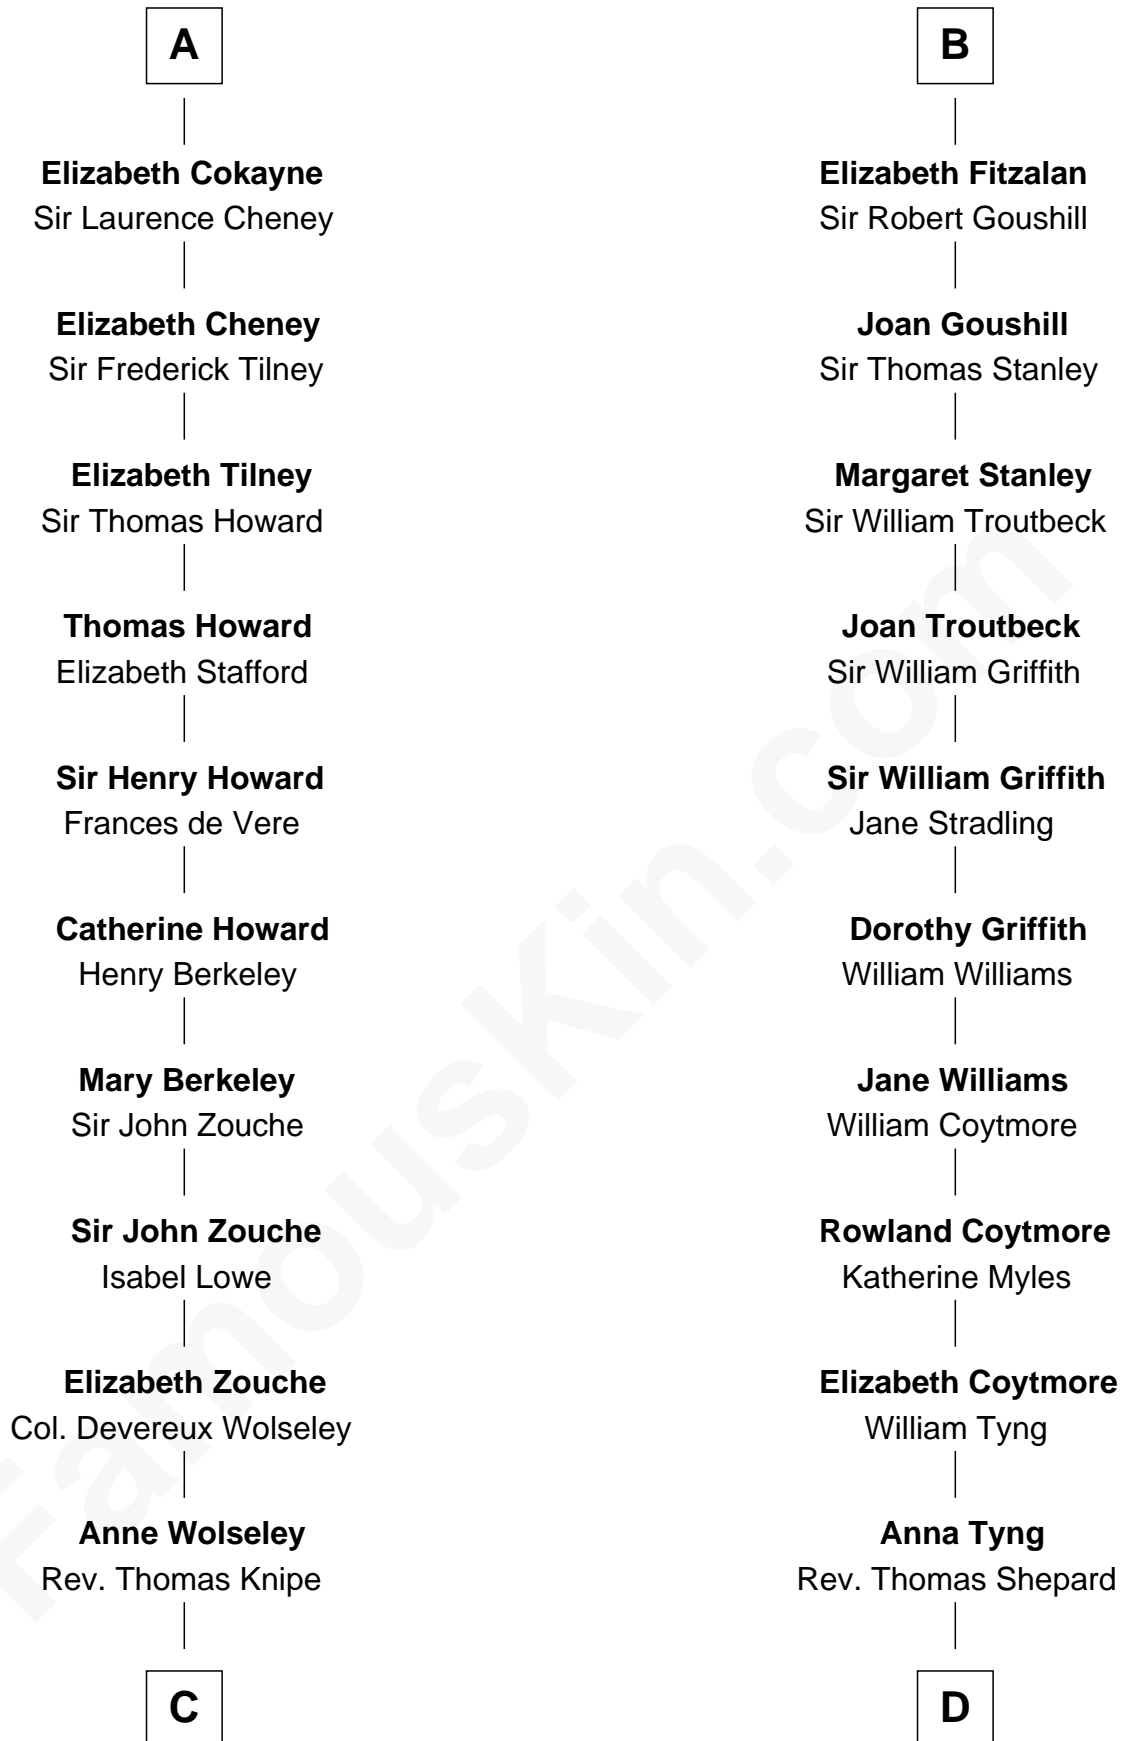

## Relationship Chart of

### Francis Scott Key

Author of "The Star Spangled Banner"

20th cousin 1 time removed of

### Abigail (Smith) Adams

First Lady of President John Adams

**C**

**Anne Knipe**  
Michael Arnold

**Alicia Arnold**  
John Ross

**Ann Arnold Ross**  
Frances Key

**John Ross Key**  
Anne Phebe Penn Dagworthy Charlton