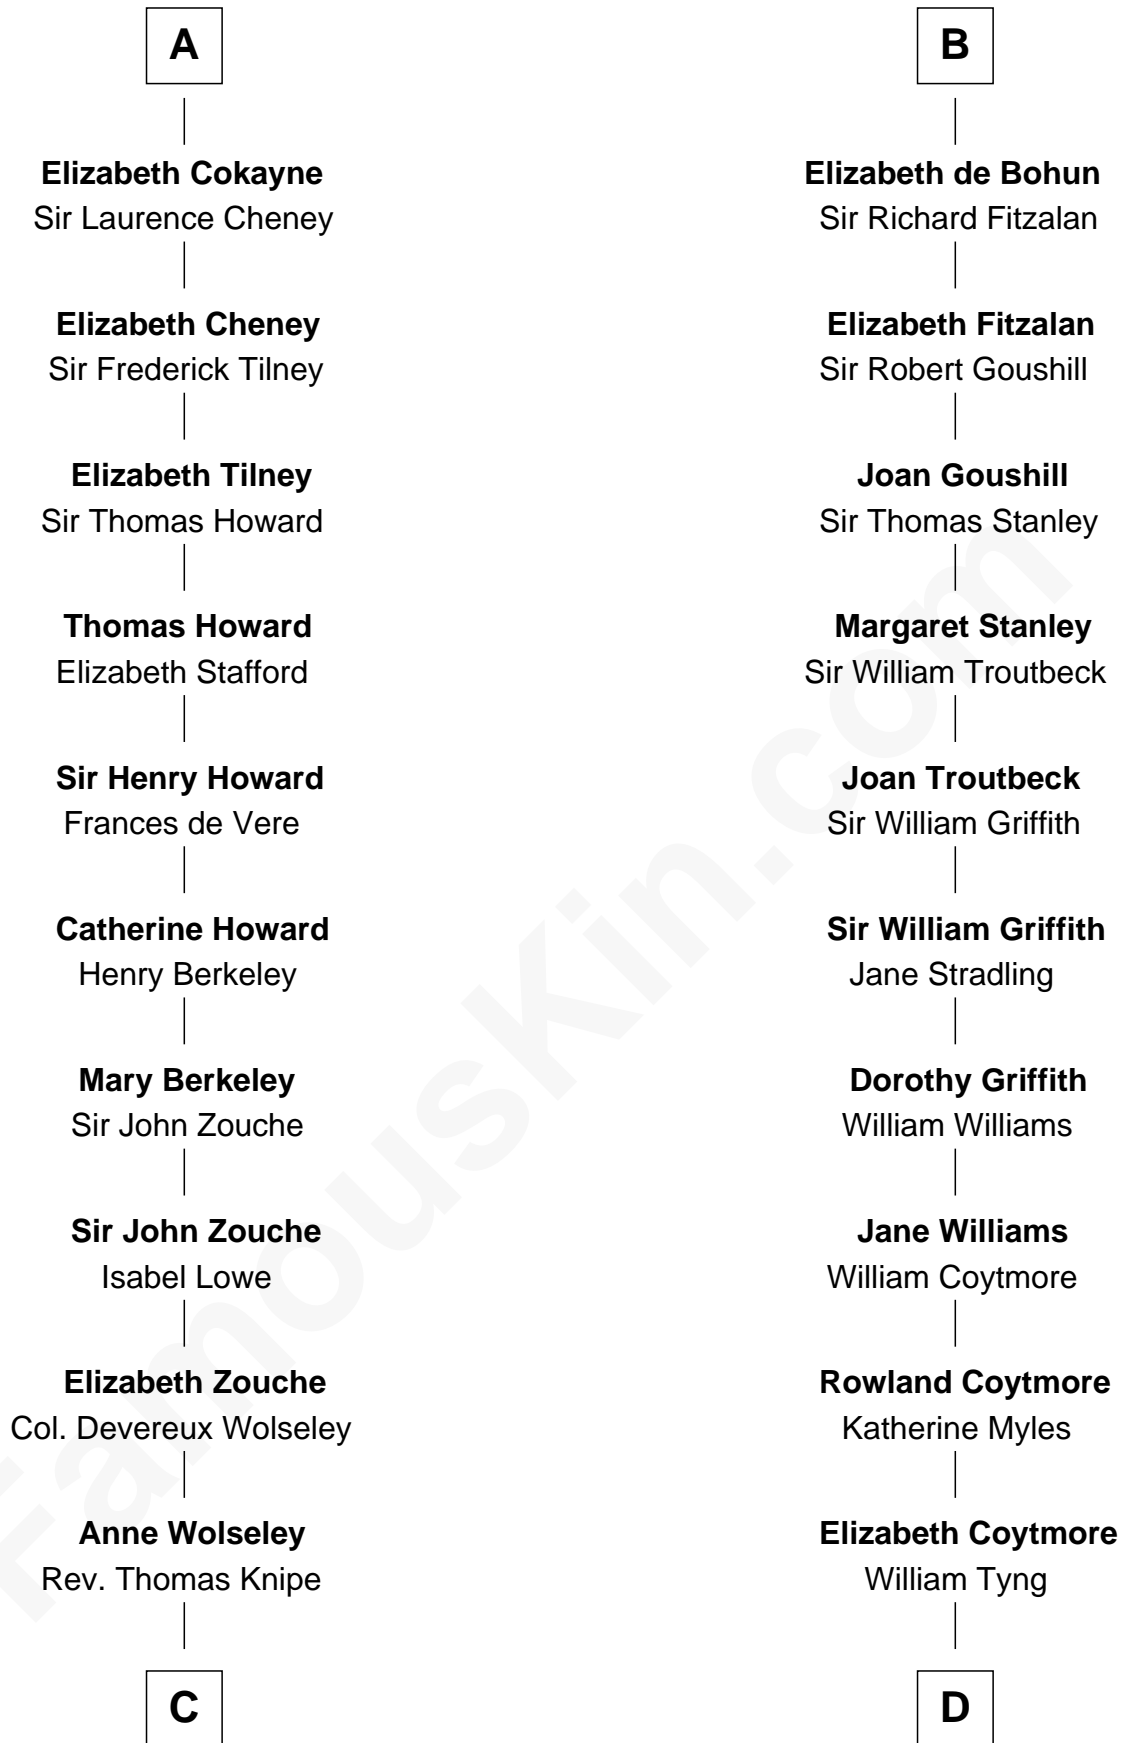

FamousKin.com

Relationship Chart of

Francis Scott Key

Author of "The Star Spangled Banner"

21st cousin of

Abigail (Smith) Adams

First Lady of President John Adams

C

Anne Knipe
Michael Arnold

Alicia Arnold
John Ross

Ann Arnold Ross
Frances Key

John Ross Key
Anne Phebe Penn Dagworthy Charlton

Francis Scott Key
Author of "The Star Spangled Banner"

D

Anna Tyng
Rev. Thomas Shepard