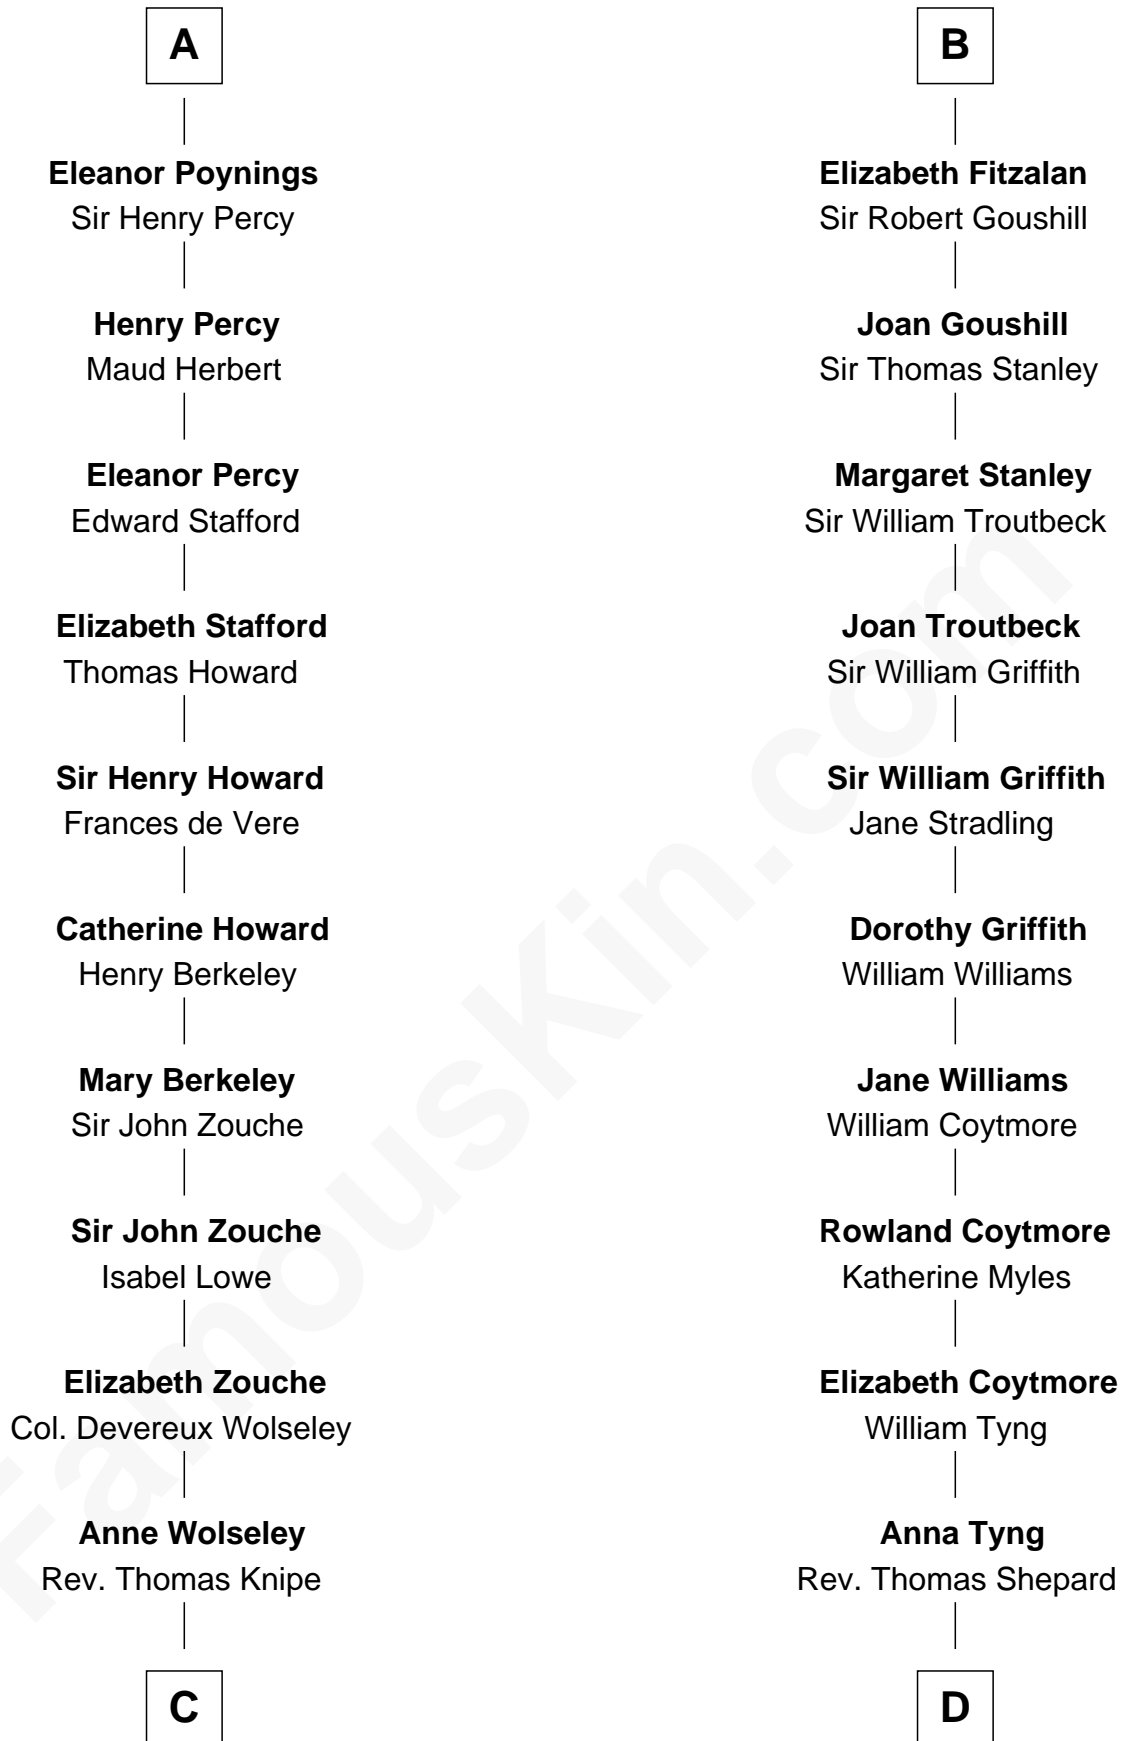

## Relationship Chart of

### Francis Scott Key

*Author of "The Star Spangled Banner"*

20th cousin 1 time removed of

### Abigail (Smith) Adams

*First Lady of President John Adams*

**C**

**Anne Knipe**  
Michael Arnold

**Alicia Arnold**  
John Ross

**Ann Arnold Ross**  
Frances Key

**John Ross Key**  
Anne Phebe Penn Dagworthy Charlton