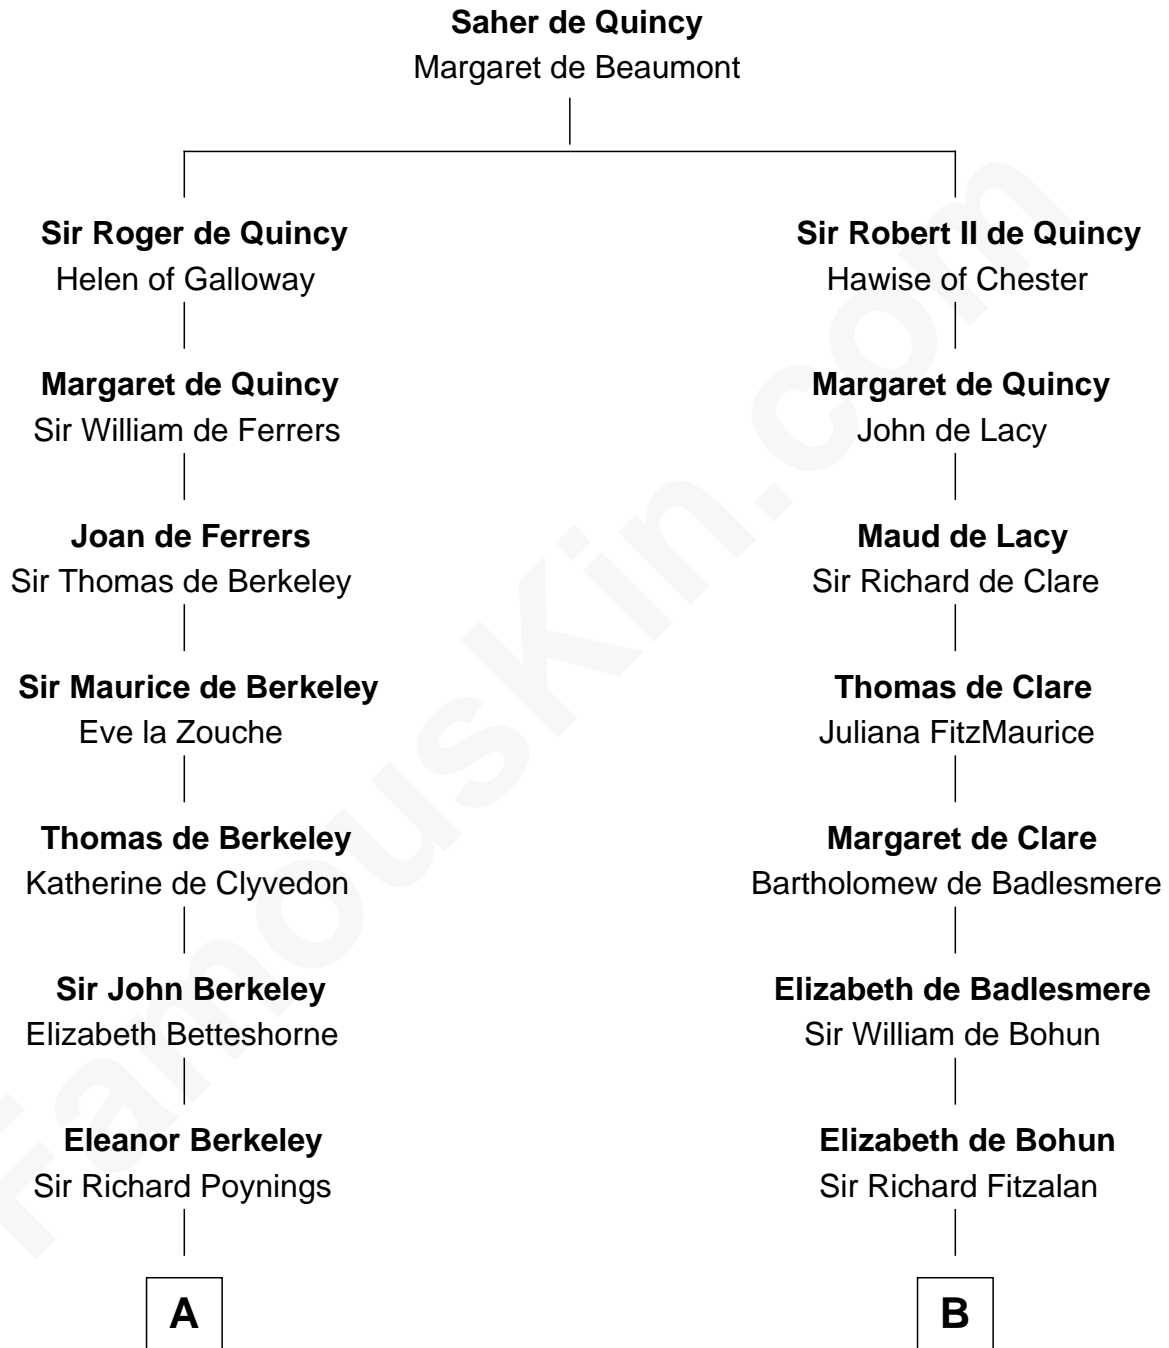

FamousKin.com

Relationship Chart of

Francis Scott Key

Author of "The Star Spangled Banner"

20th cousin 1 time removed of

Abigail (Smith) Adams

First Lady of President John Adams