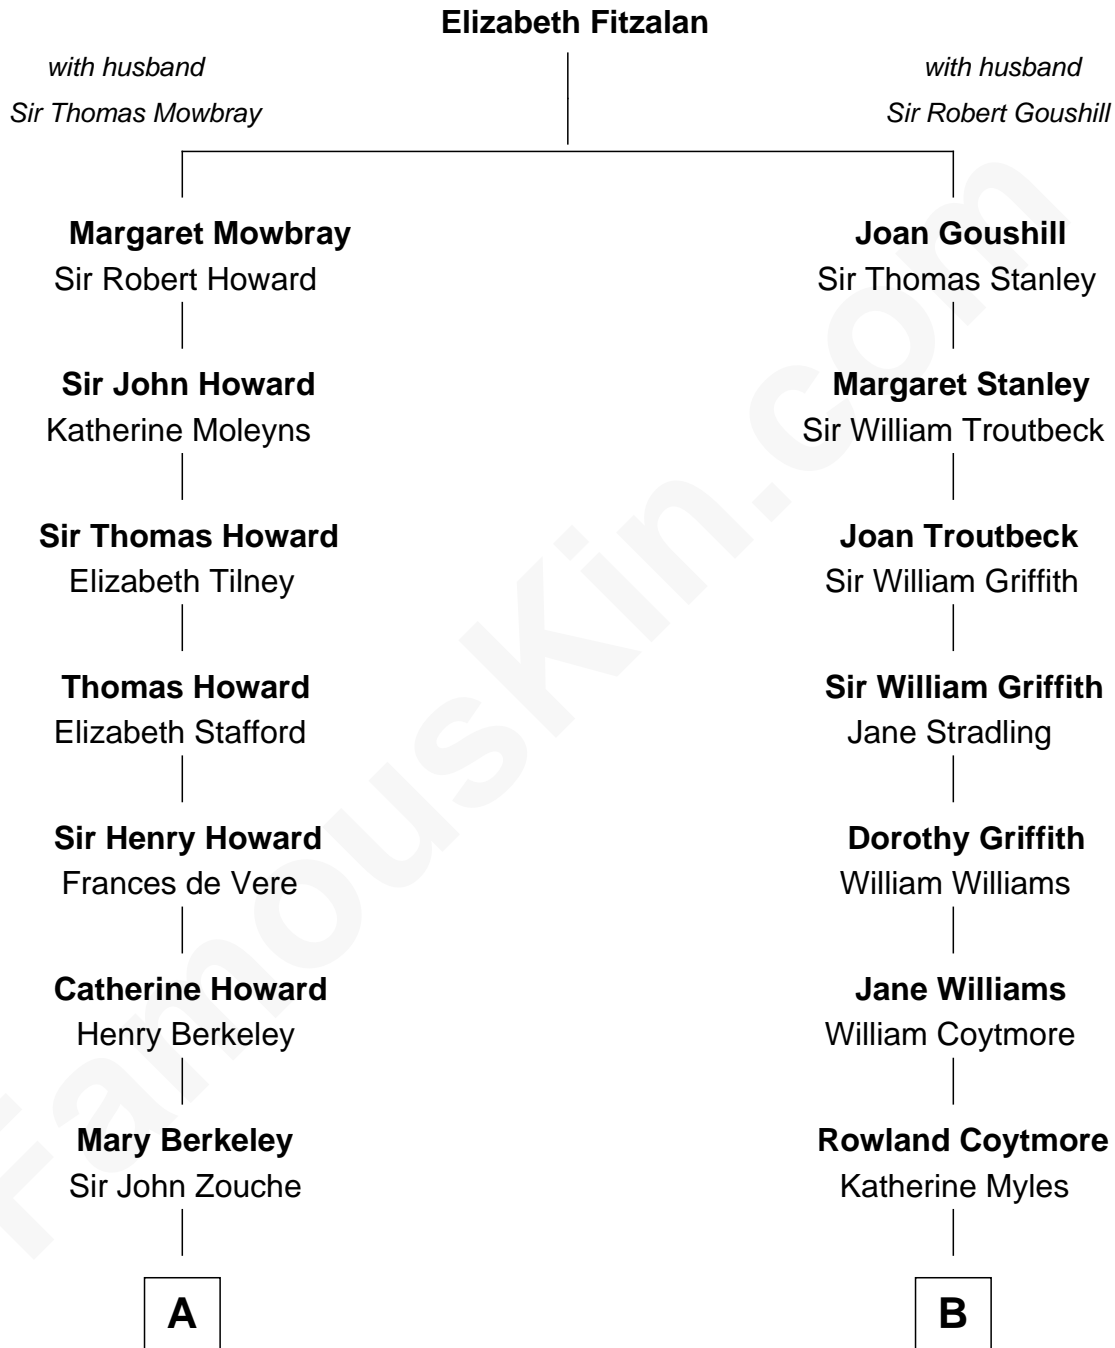

FamousKin.com

Relationship Chart of

Francis Scott Key

Author of "The Star Spangled Banner"

12th cousin 2 times removed of

Abigail (Smith) Adams

First Lady of President John Adams

A