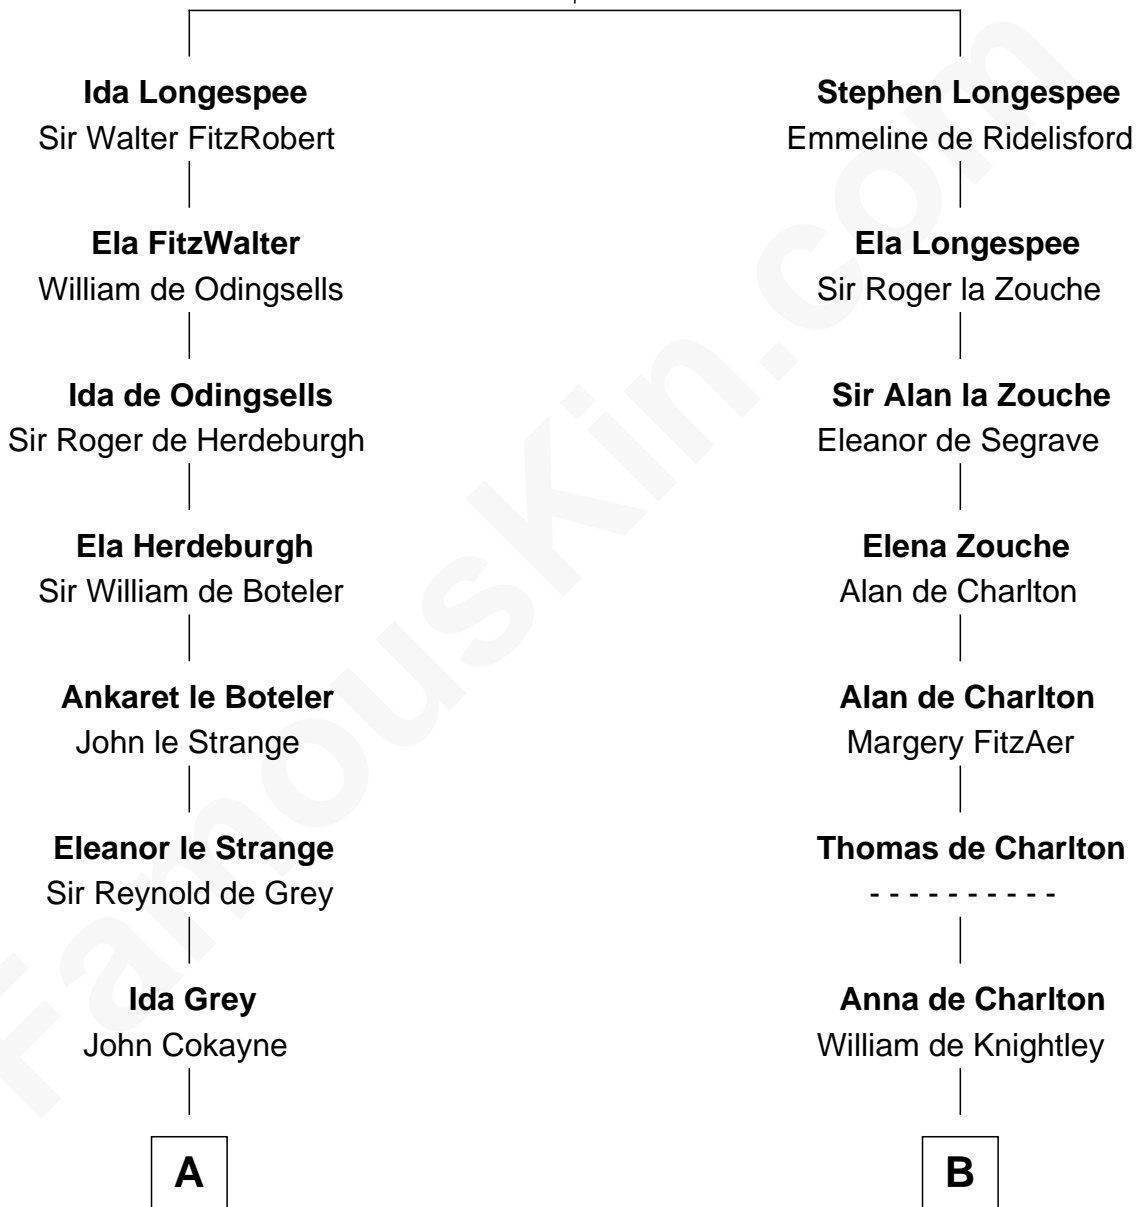

## Relationship Chart of

### Francis Scott Key

Author of "The Star Spangled Banner"

18th cousin 3 times removed of

### John Hancock

Signer of the Declaration of Independence

**Sir William Longespee**

Ela of Salisbury

**C**

**Anne Knipe**  
Michael Arnold

**Alicia Arnold**  
John Ross

**Ann Arnold Ross**  
Frances Key

**John Ross Key**  
Anne Phebe Penn Dagworthy Charlton

**Francis Scott Key**  
*Author of "The Star Spangled Banner"*

**D**

**Rev. John Hancock**  
Mary Hawke

**John Hancock**  
*Signer of Declaration of Independence*