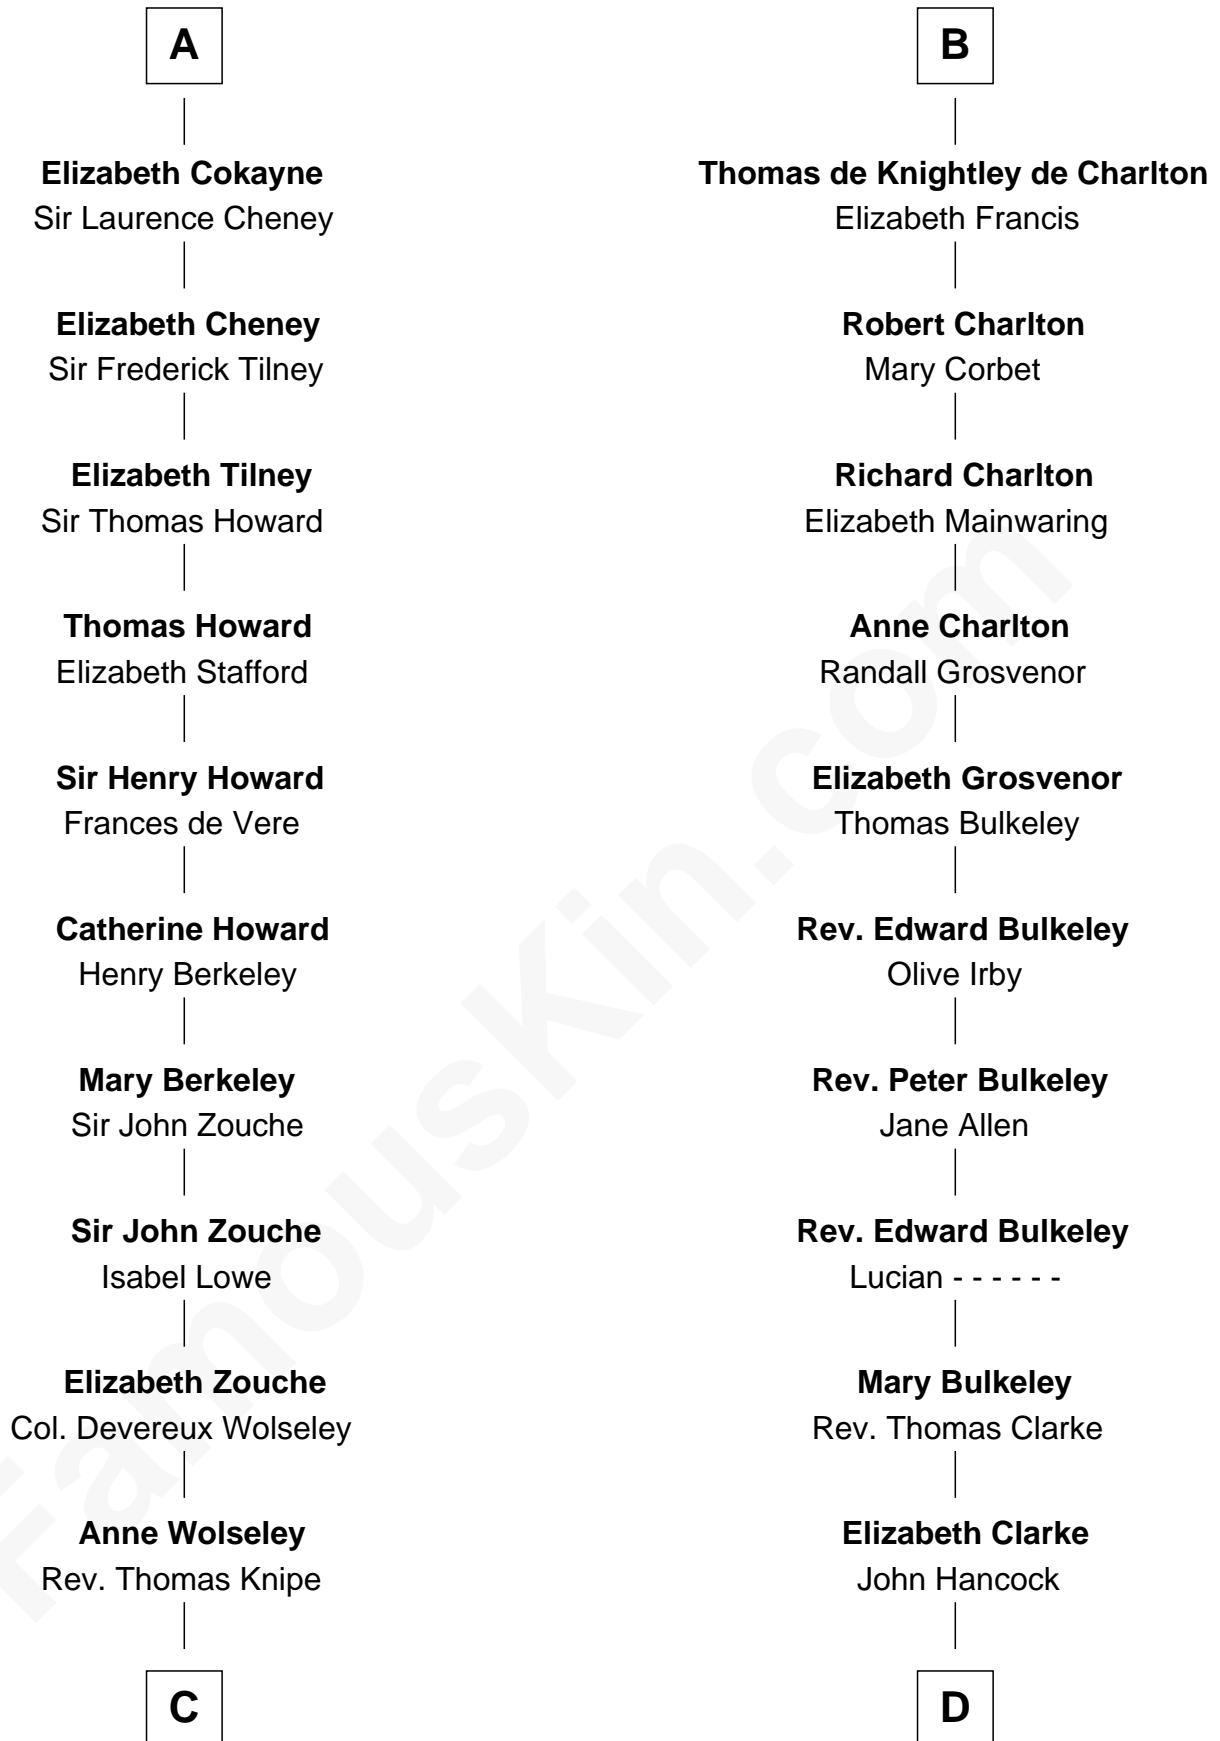

### Francis Scott Key

Author of "The Star Spangled Banner"

18th cousin 3 times removed of

### John Hancock

Signer of the Declaration of Independence

**Sir William Longespee**

Ela of Salisbury

**C**

**Anne Knipe**  
Michael Arnold

**Alicia Arnold**  
John Ross

**Ann Arnold Ross**  
Frances Key

**John Ross Key**  
Anne Phebe Penn Dagworthy Charlton

**Francis Scott Key**  
*Author of "The Star Spangled Banner"*

**D**

**Rev. John Hancock**  
Mary Hawke

**John Hancock**  
*Signer of Declaration of Independence*