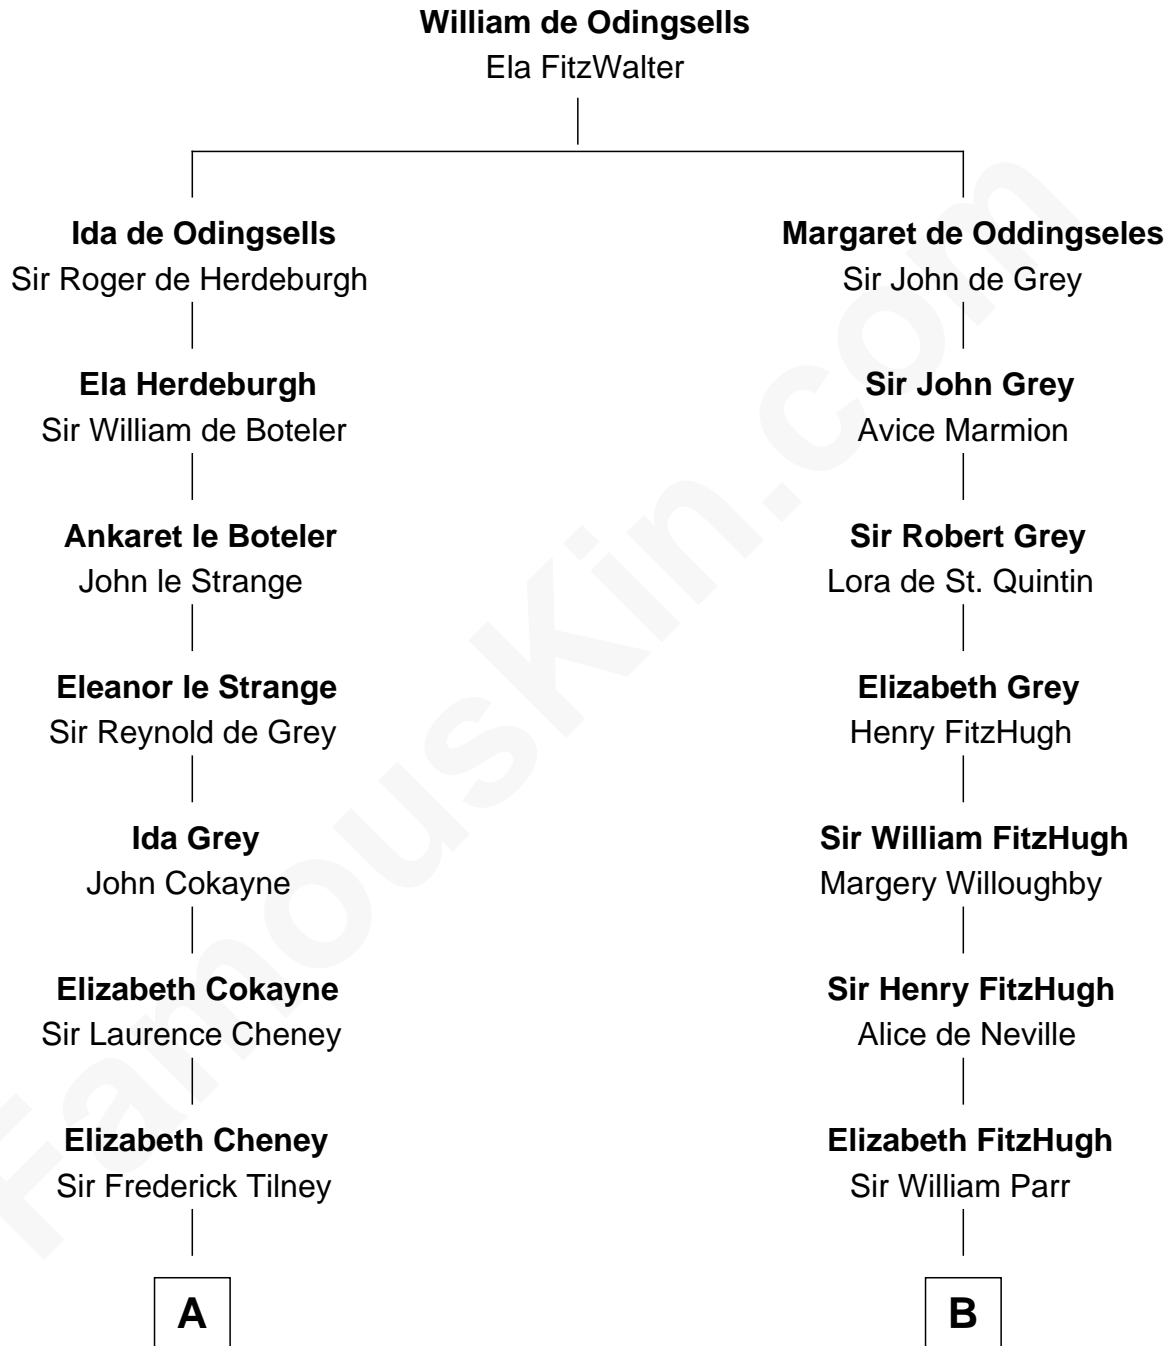

## Relationship Chart of

### Francis Scott Key

Author of "The Star Spangled Banner"

8th cousin 11 times removed of

**Catherine Parr**

6th Wife of King Henry VIII

**C**

—  
**Ann Arnold Ross**

Frances Key

—  
**John Ross Key**

Anne Phebe Penn Dagworthy Charlton

—  
**Francis Scott Key**

*Author of "The Star Spangled Banner"*

FamousKin.com