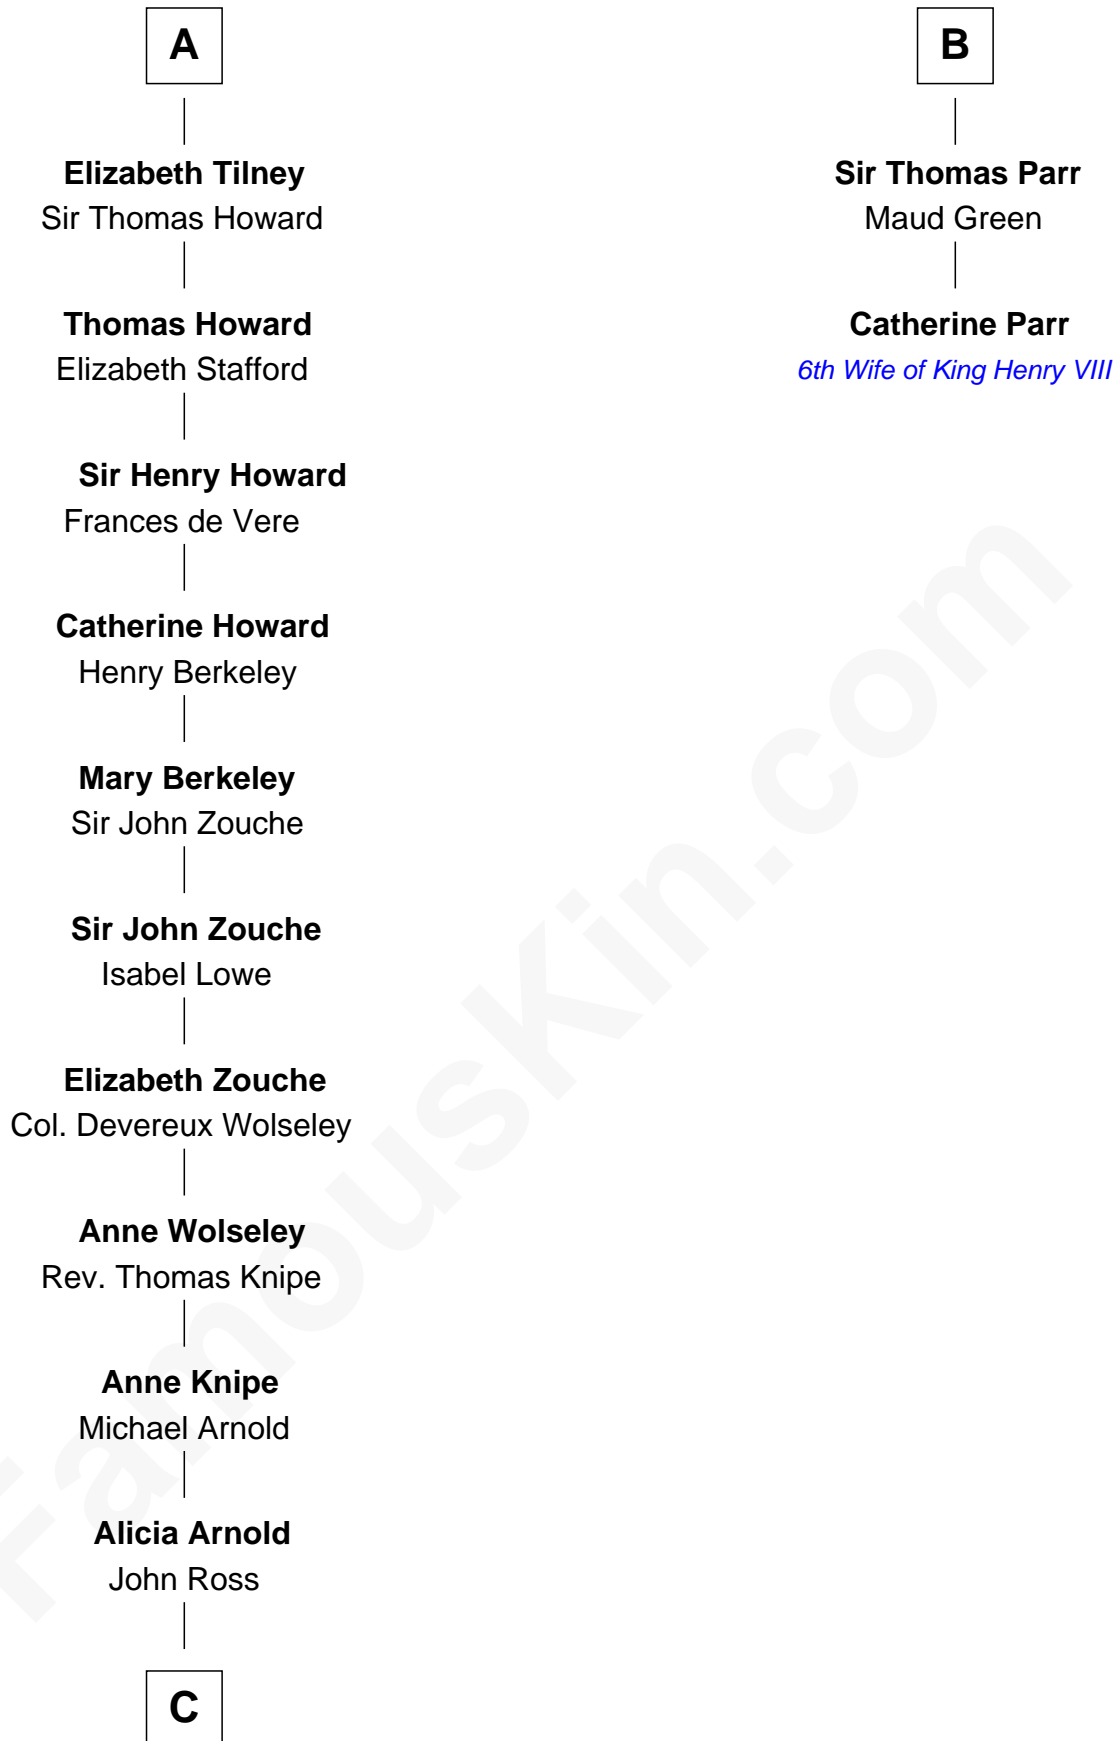

## Relationship Chart of

### Francis Scott Key

Author of "The Star Spangled Banner"

8th cousin 11 times removed of

**Catherine Parr**

6th Wife of King Henry VIII

**C**

—  
**Ann Arnold Ross**

Frances Key

—  
**John Ross Key**

Anne Phebe Penn Dagworthy Charlton

—  
**Francis Scott Key**

*Author of "The Star Spangled Banner"*

FamousKin.com