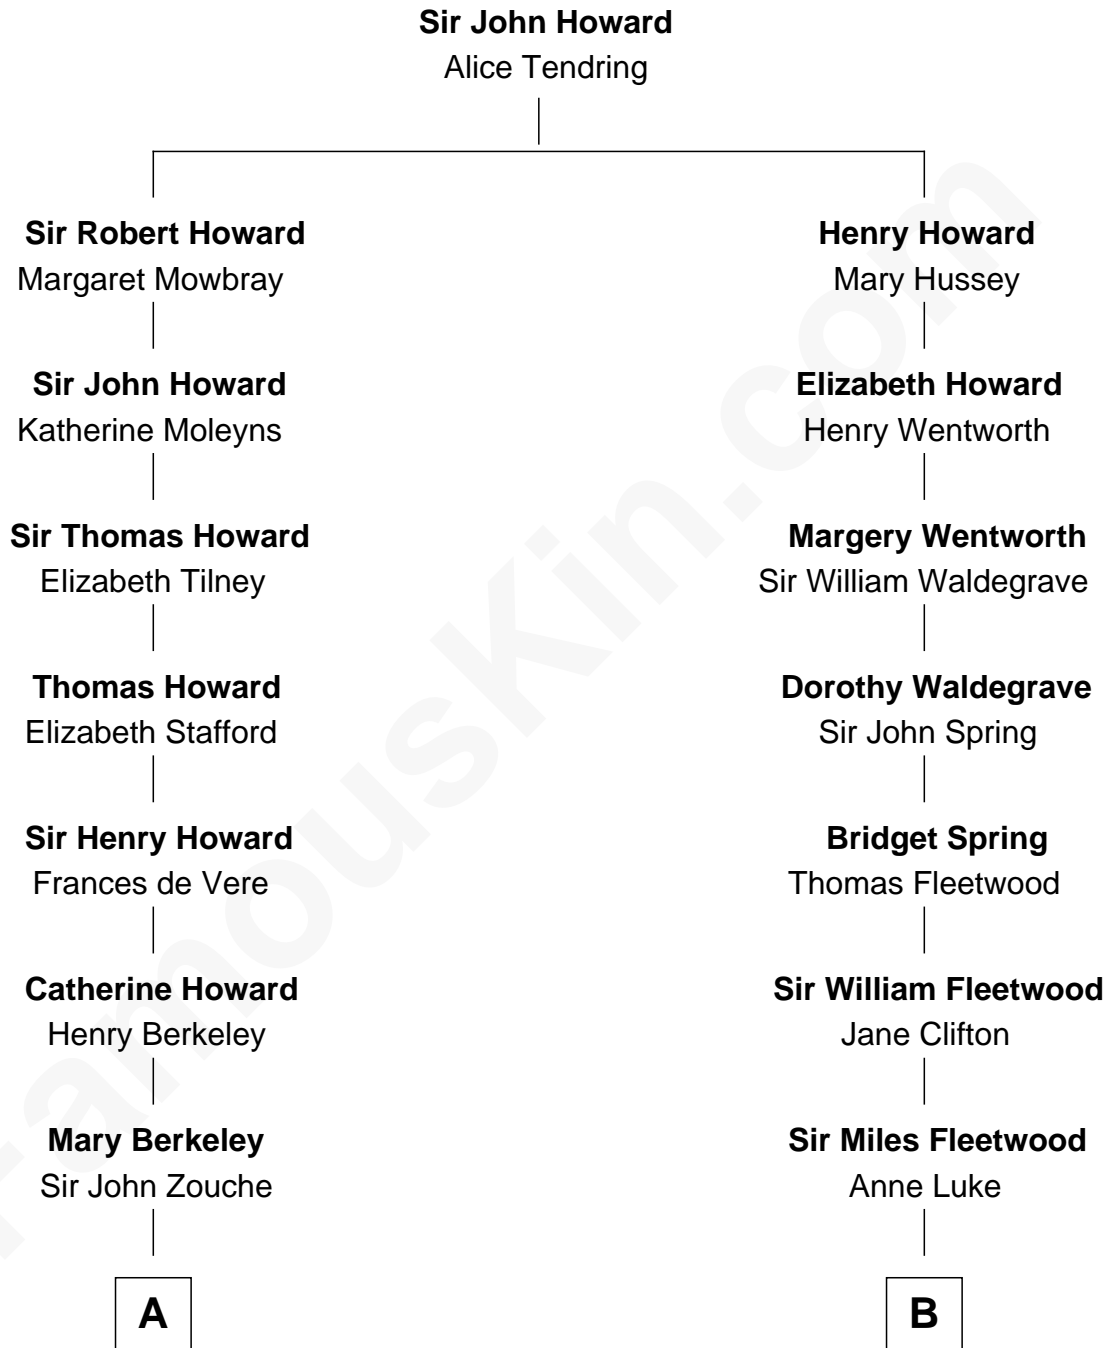

FamousKin.com

Relationship Chart of

Francis Scott Key

Author of "The Star Spangled Banner"

14th cousin 3 times removed of

Jake Gyllenhaal
Movie Actor

A

Sir John Zouche