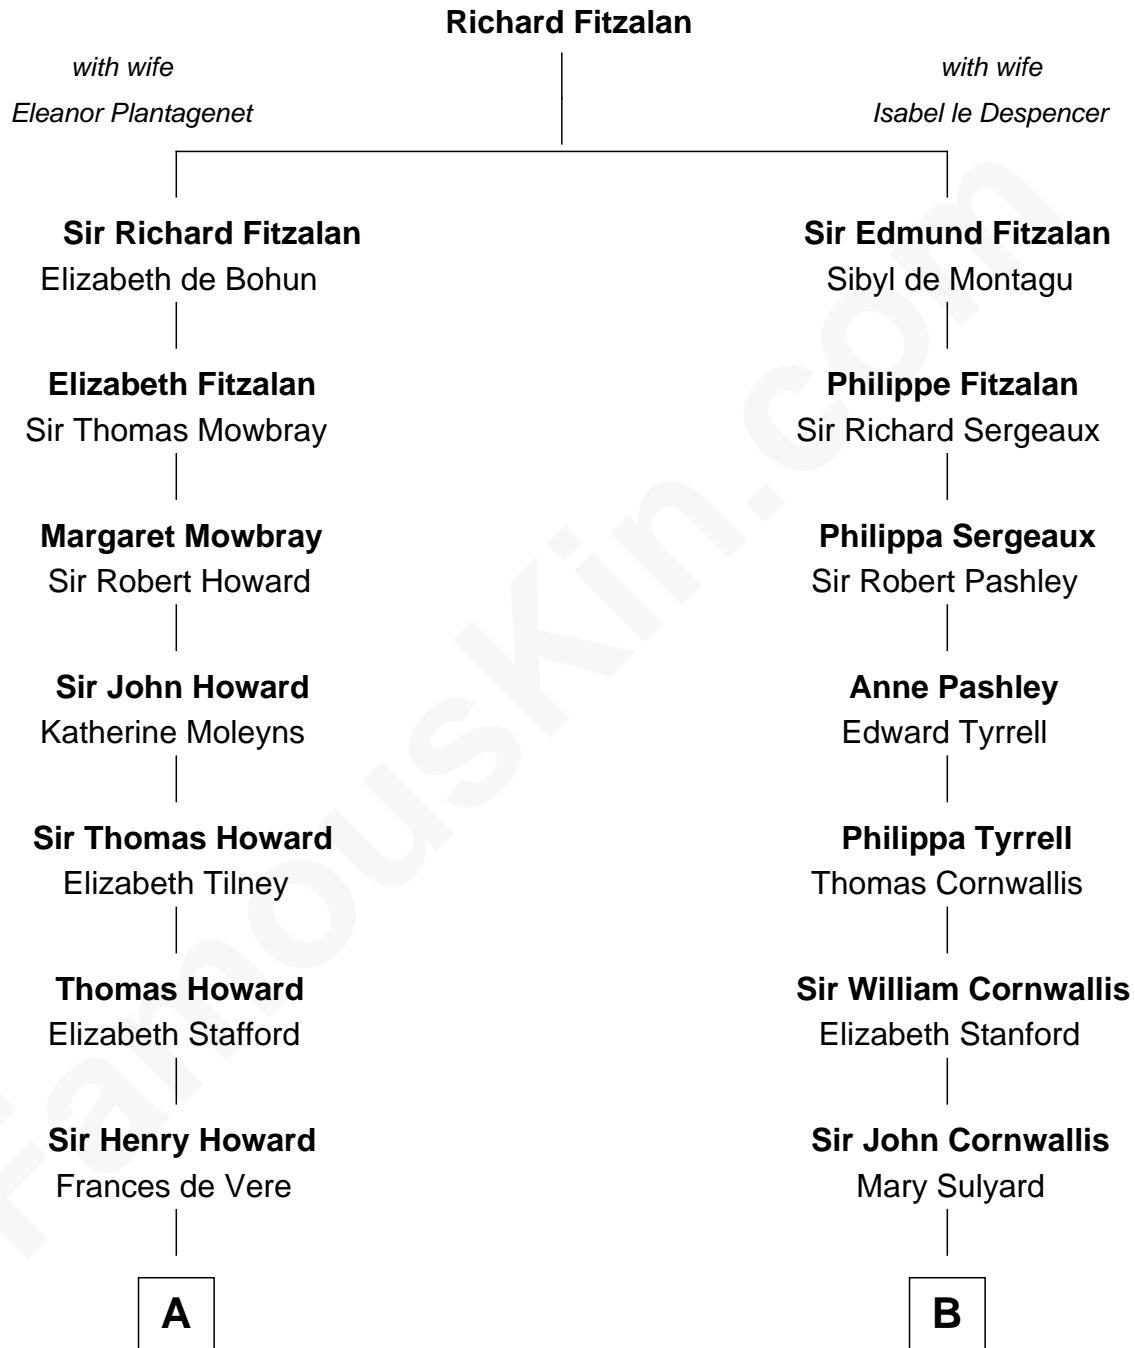

## Relationship Chart of

### Francis Scott Key

Author of "The Star Spangled Banner"

16th cousin 1 time removed of

**General James Longstreet**

Confederate Army - U.S. Civil War

**A**

**Catherine Howard**

Henry Berkeley