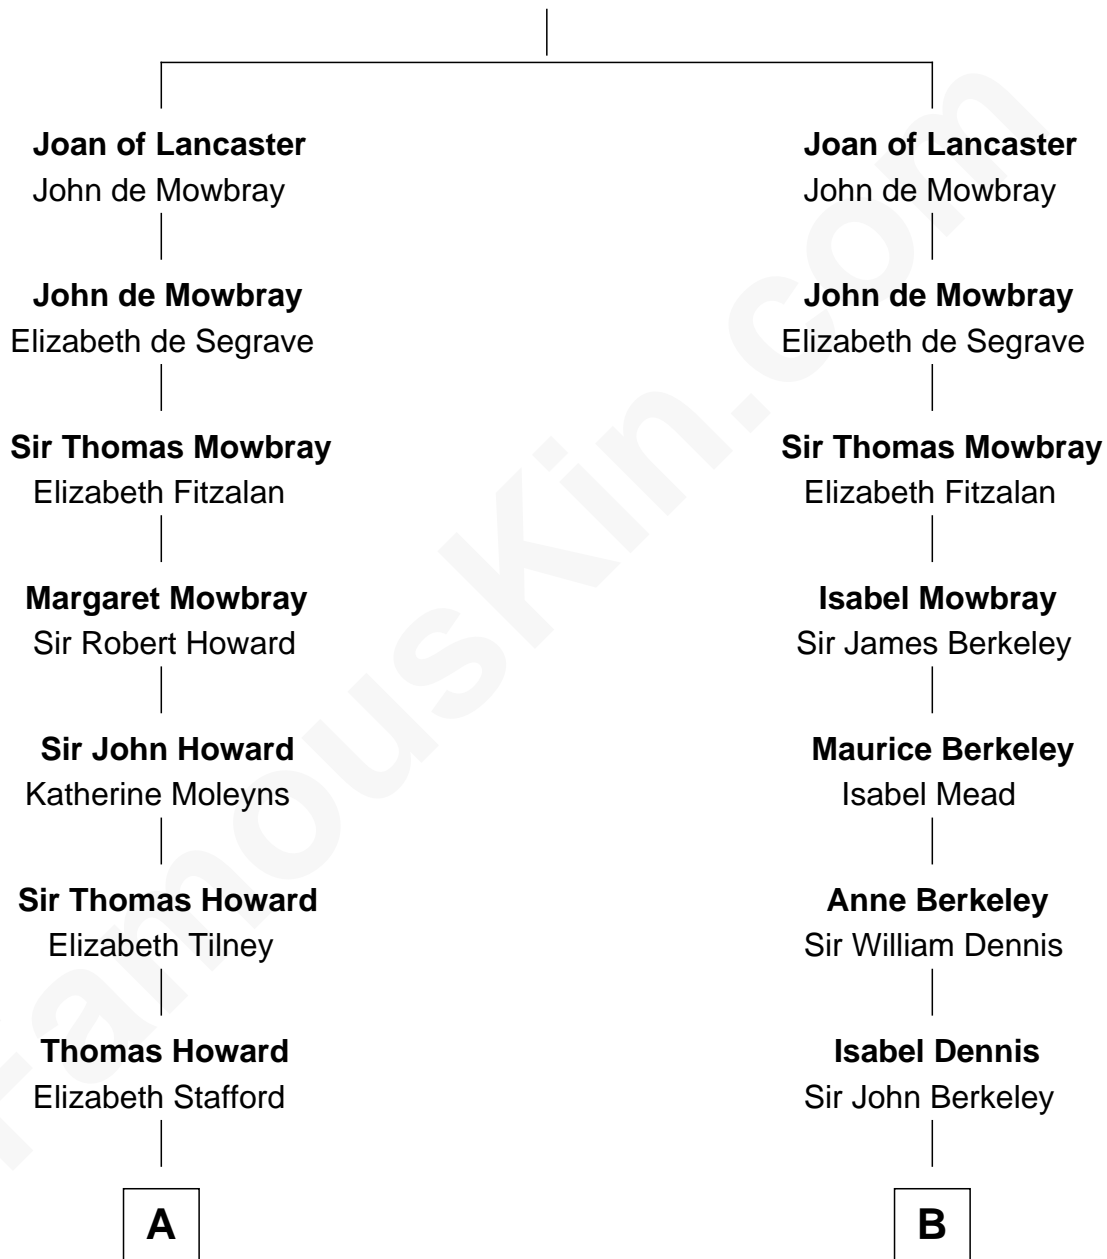

## Relationship Chart of

### Francis Scott Key

Author of "The Star Spangled Banner"

17th cousin 1 time removed of

### Jack London

Author of "The Call of the Wild"

**Henry Plantagenet**  
Maud de Chaworth

**A**

**Sir Henry Howard**

Frances de Vere

**Catherine Howard**

Henry Berkeley