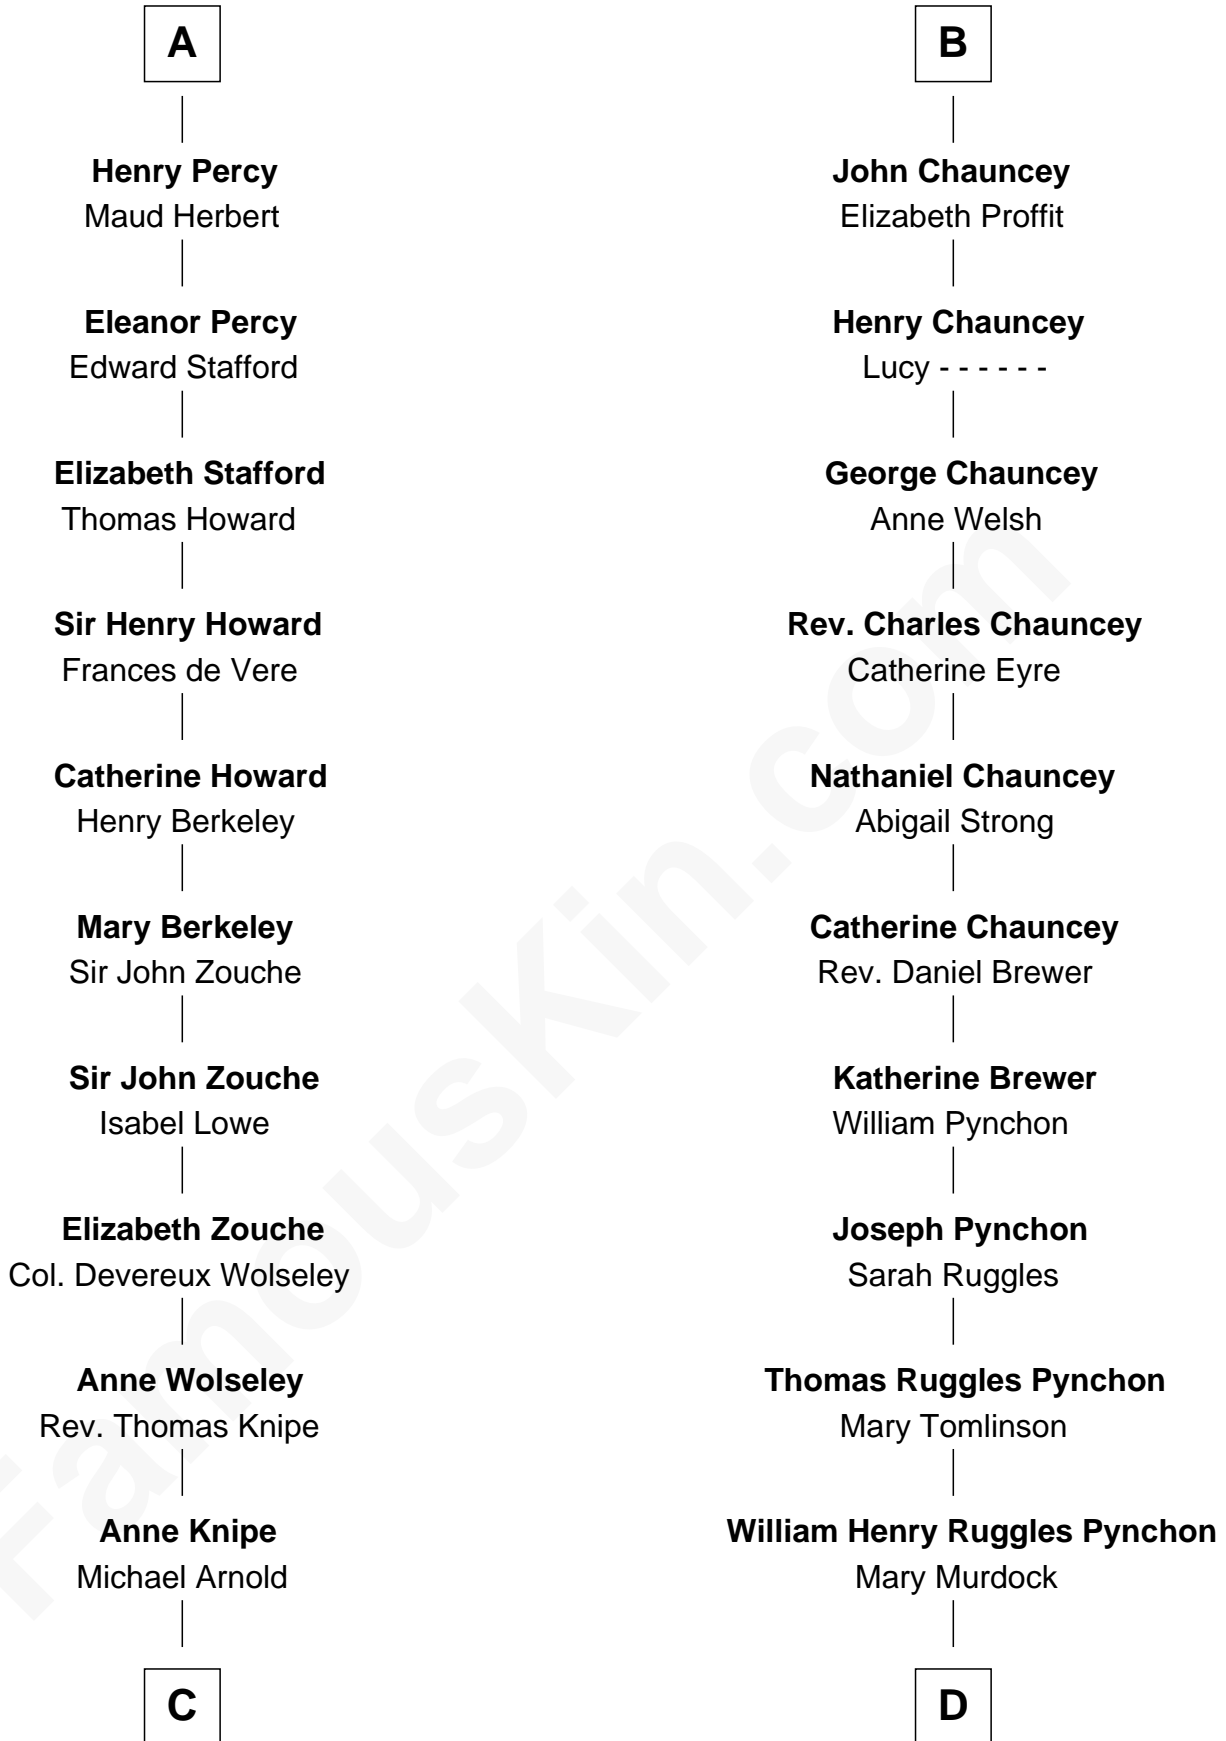

FamousKin.com

Relationship Chart of

Francis Scott Key

Author of "The Star Spangled Banner"

20th cousin of

Thomas Pynchon
American Novelist

Sir William de Ferrers
Agnes of Chester

C

Alicia Arnold

John Ross

Ann Arnold Ross

Frances Key

John Ross Key

Anne Phebe Penn Dagworthy Charlton

Francis Scott Key

Author of "The Star Spangled Banner"