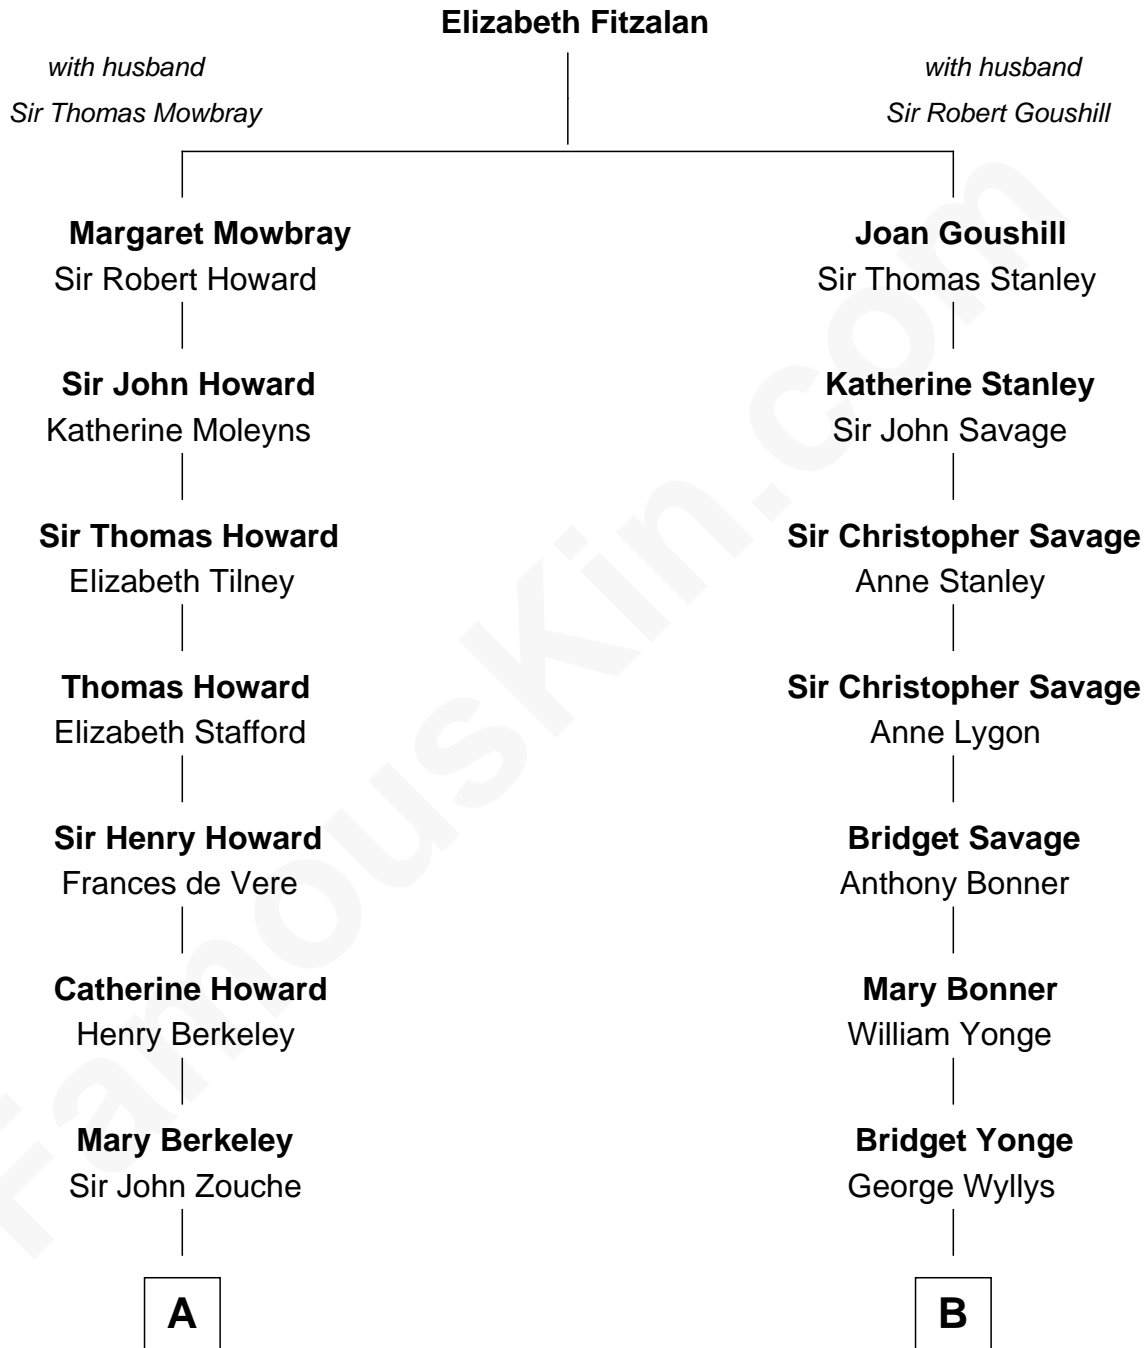

FamousKin.com

Relationship Chart of Francis Scott Key

Author of "The Star Spangled Banner"

14th cousin 2 times removed of

Thomas Pynchon
American Novelist

A

Sir John Zouche

Isabel Lowe

Ann Arnold Ross

Frances Key

John Ross Key

Anne Phebe Penn Dagworthy Charlton

Francis Scott Key

Author of "The Star Spangled Banner"

B

Amy Wyllys