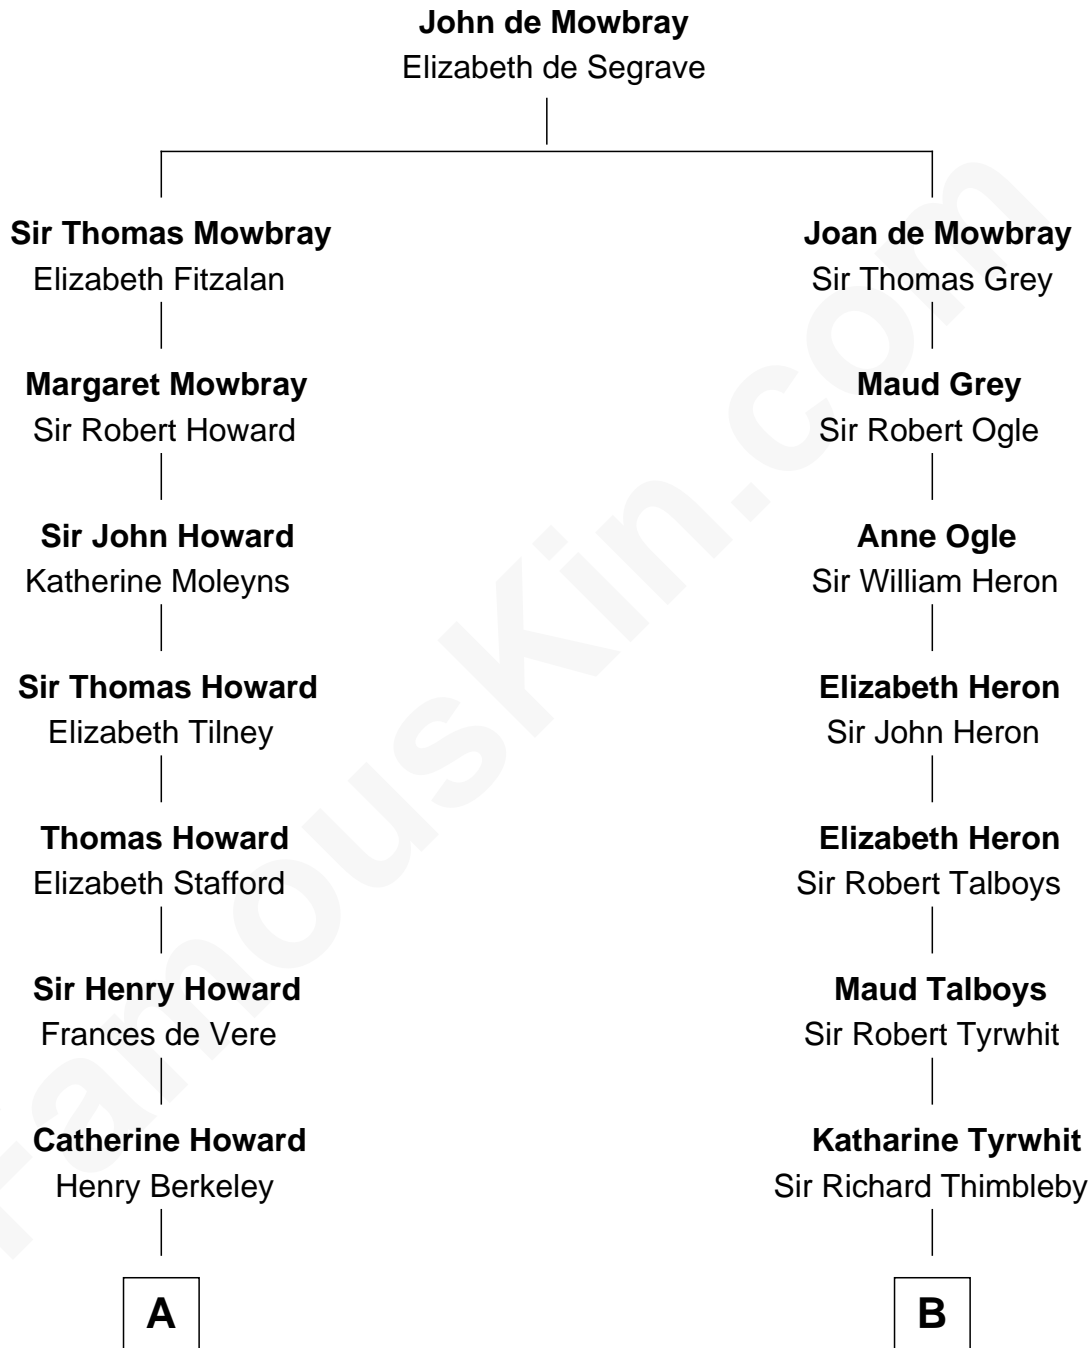

FamousKin.com

Relationship Chart of

Francis Scott Key

Author of "The Star Spangled Banner"

15th cousin 4 times removed of

Thomas Pynchon
American Novelist

A

Mary Berkeley
Sir John Zouche

Francis Scott Key
Author of "The Star Spangled Banner"

B

Elizabeth Thimbleby
Thomas Welby

Richard Welby
Frances Bulkeley

Olive Welby
Henry Farwell

Mary Farwell
John Bates

Mary Bates
Josiah Cleveland

Joseph Cleveland
Deborah Butterfield