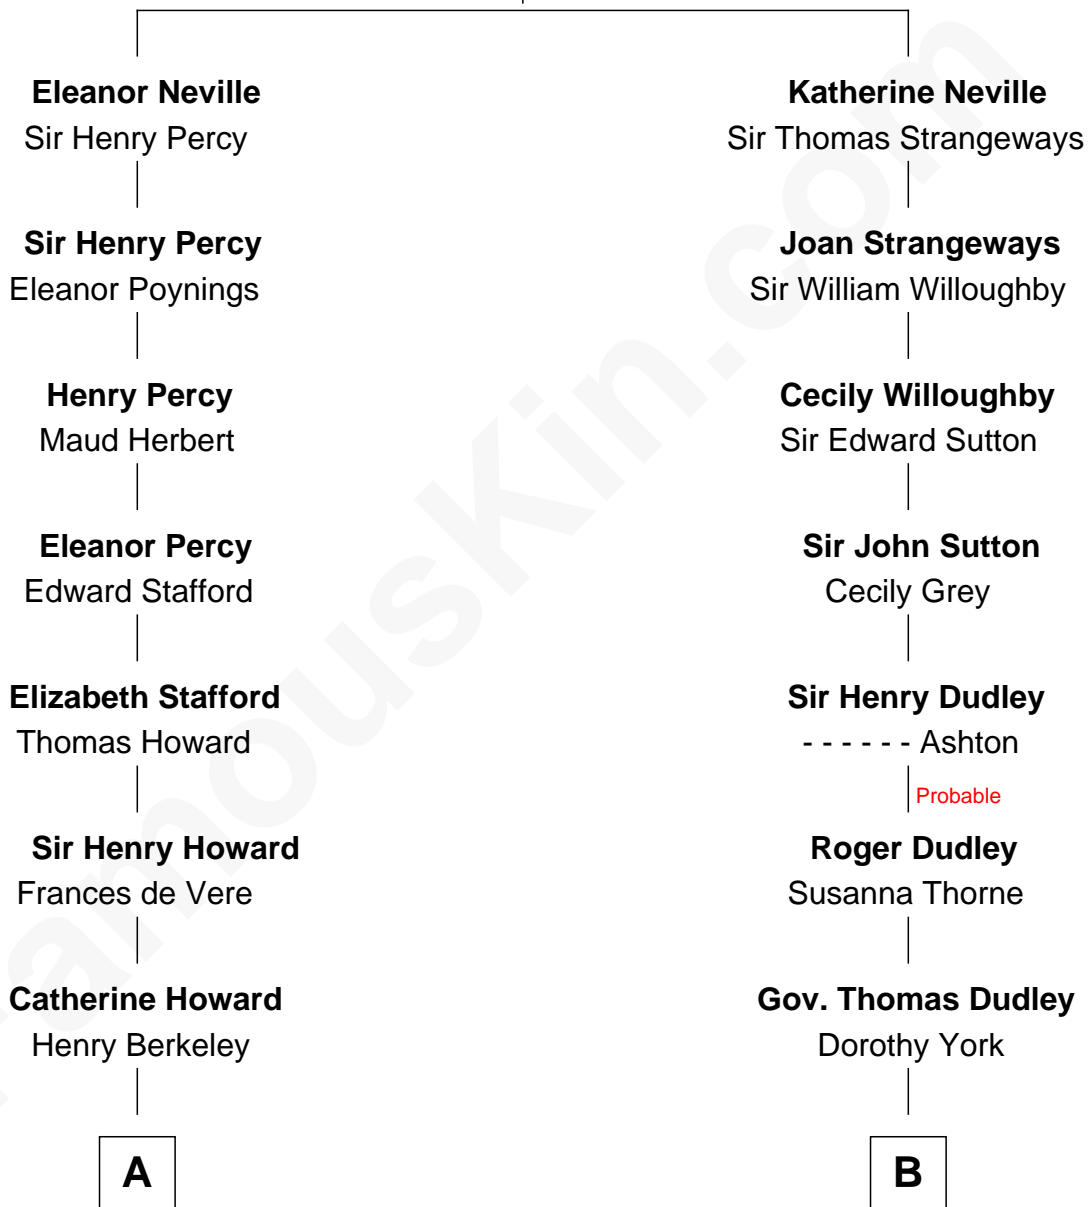

## Relationship Chart of

### Francis Scott Key

Author of "The Star Spangled Banner"

15th cousin 1 time removed of

**James Sherman**

27th U.S. Vice-President

**Sir Ralph Neville**

Joan Beaufort

**A**

**Mary Berkeley**  
Sir John Zouche

**Sir John Zouche**  
Isabel Lowe

**Elizabeth Zouche**  
Col. Devereux Wolseley

**Anne Wolseley**  
Rev. Thomas Knipe

**Anne Knipe**  
Michael Arnold

**Alicia Arnold**  
John Ross

**Ann Arnold Ross**  
Frances Key

**John Ross Key**  
Anne Phebe Penn Dagworthy Charlton

**Francis Scott Key**  
*Author of "The Star Spangled Banner"*

**B**

**Anne Dudley**  
Gov. Simon Bradstreet

**Dorothy Bradstreet**  
Rev. Seaborn Cotton