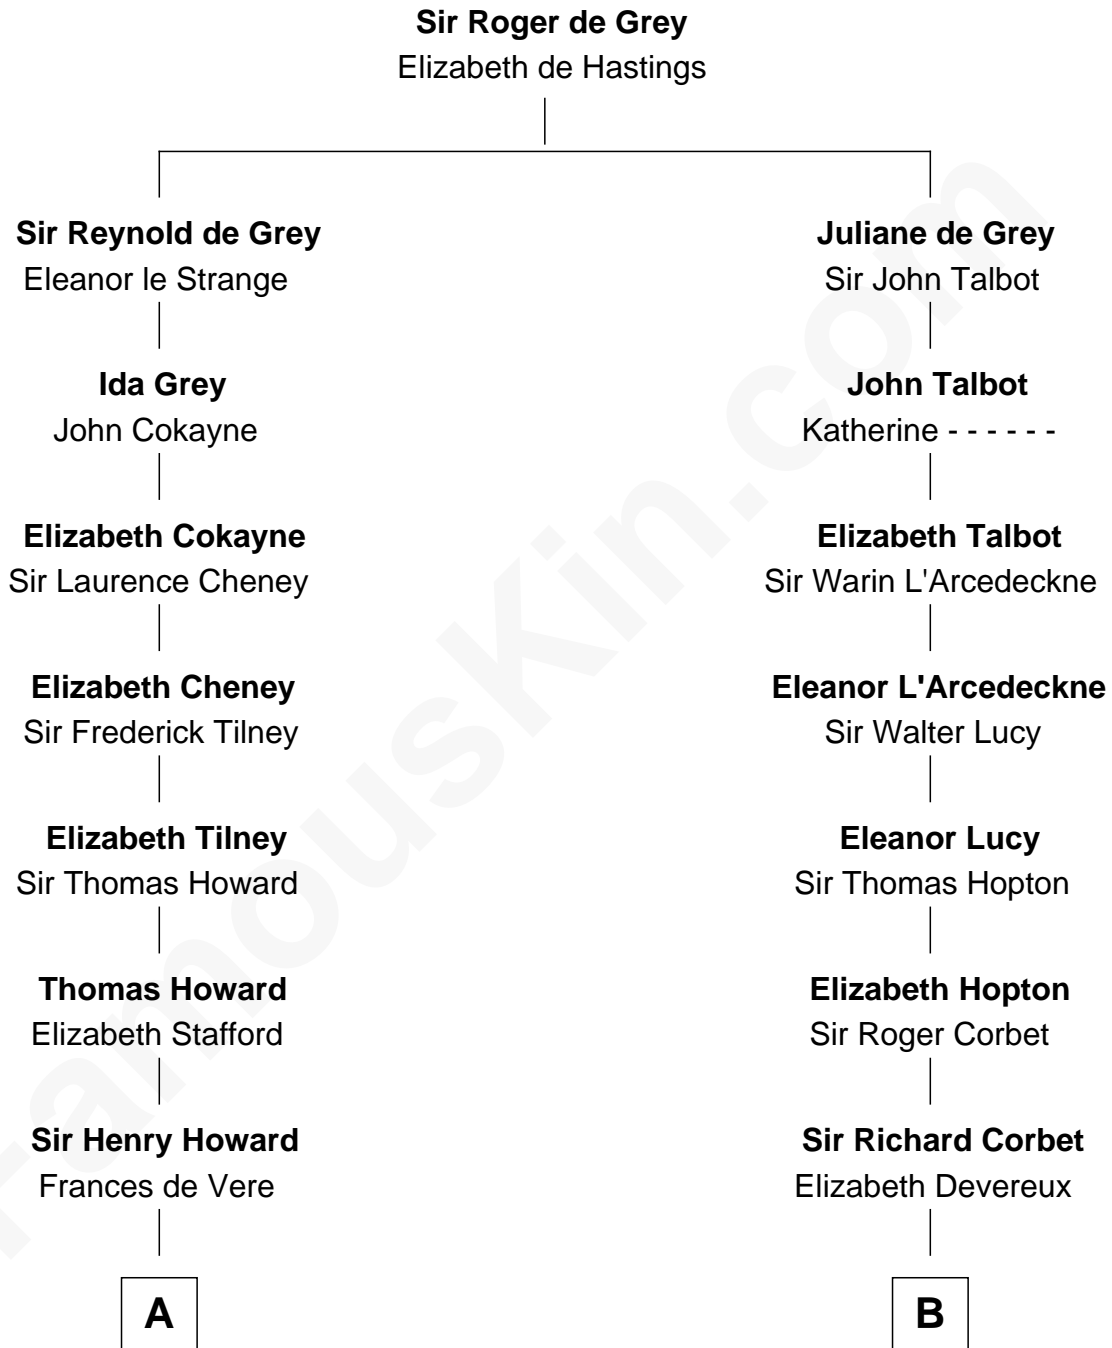

FamousKin.com

Relationship Chart of

Francis Scott Key

Author of "The Star Spangled Banner"

16th cousin 5 times removed of

Allen Dulles

5th Director of the C.I.A.

A

Catherine Howard

Henry Berkeley

Mary Berkeley

Sir John Zouche

Sir John Zouche

Isabel Lowe

Elizabeth Zouche

Col. Devereux Wolseley