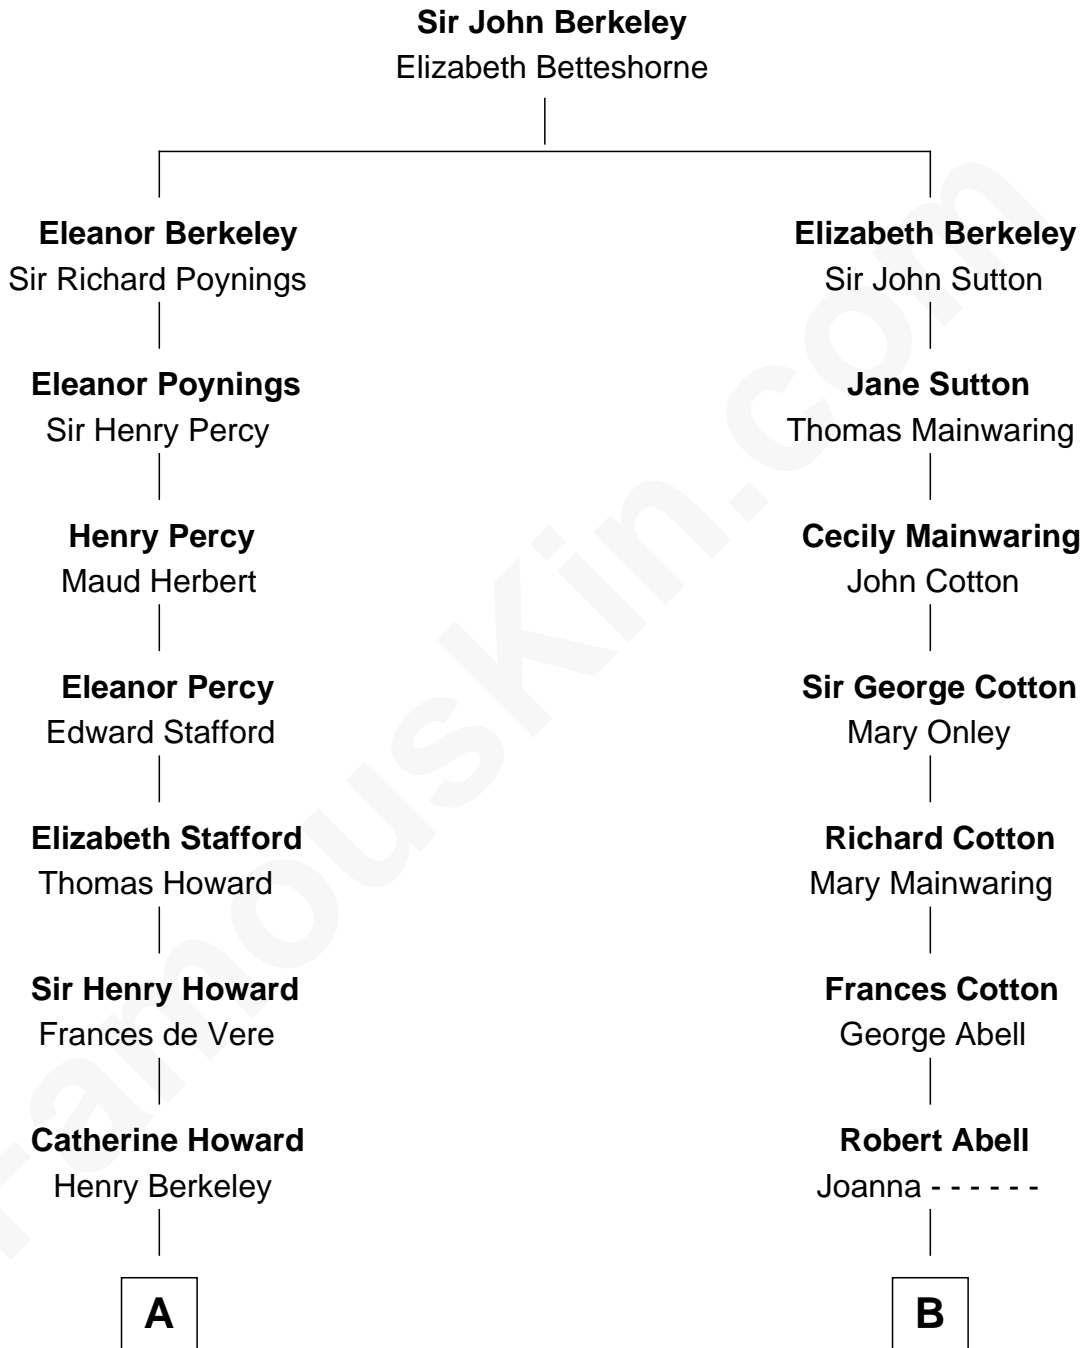

FamousKin.com

Relationship Chart of

Francis Scott Key

Author of "The Star Spangled Banner"

15th cousin of

John Foster Dulles

52nd U.S. Secretary of State

A