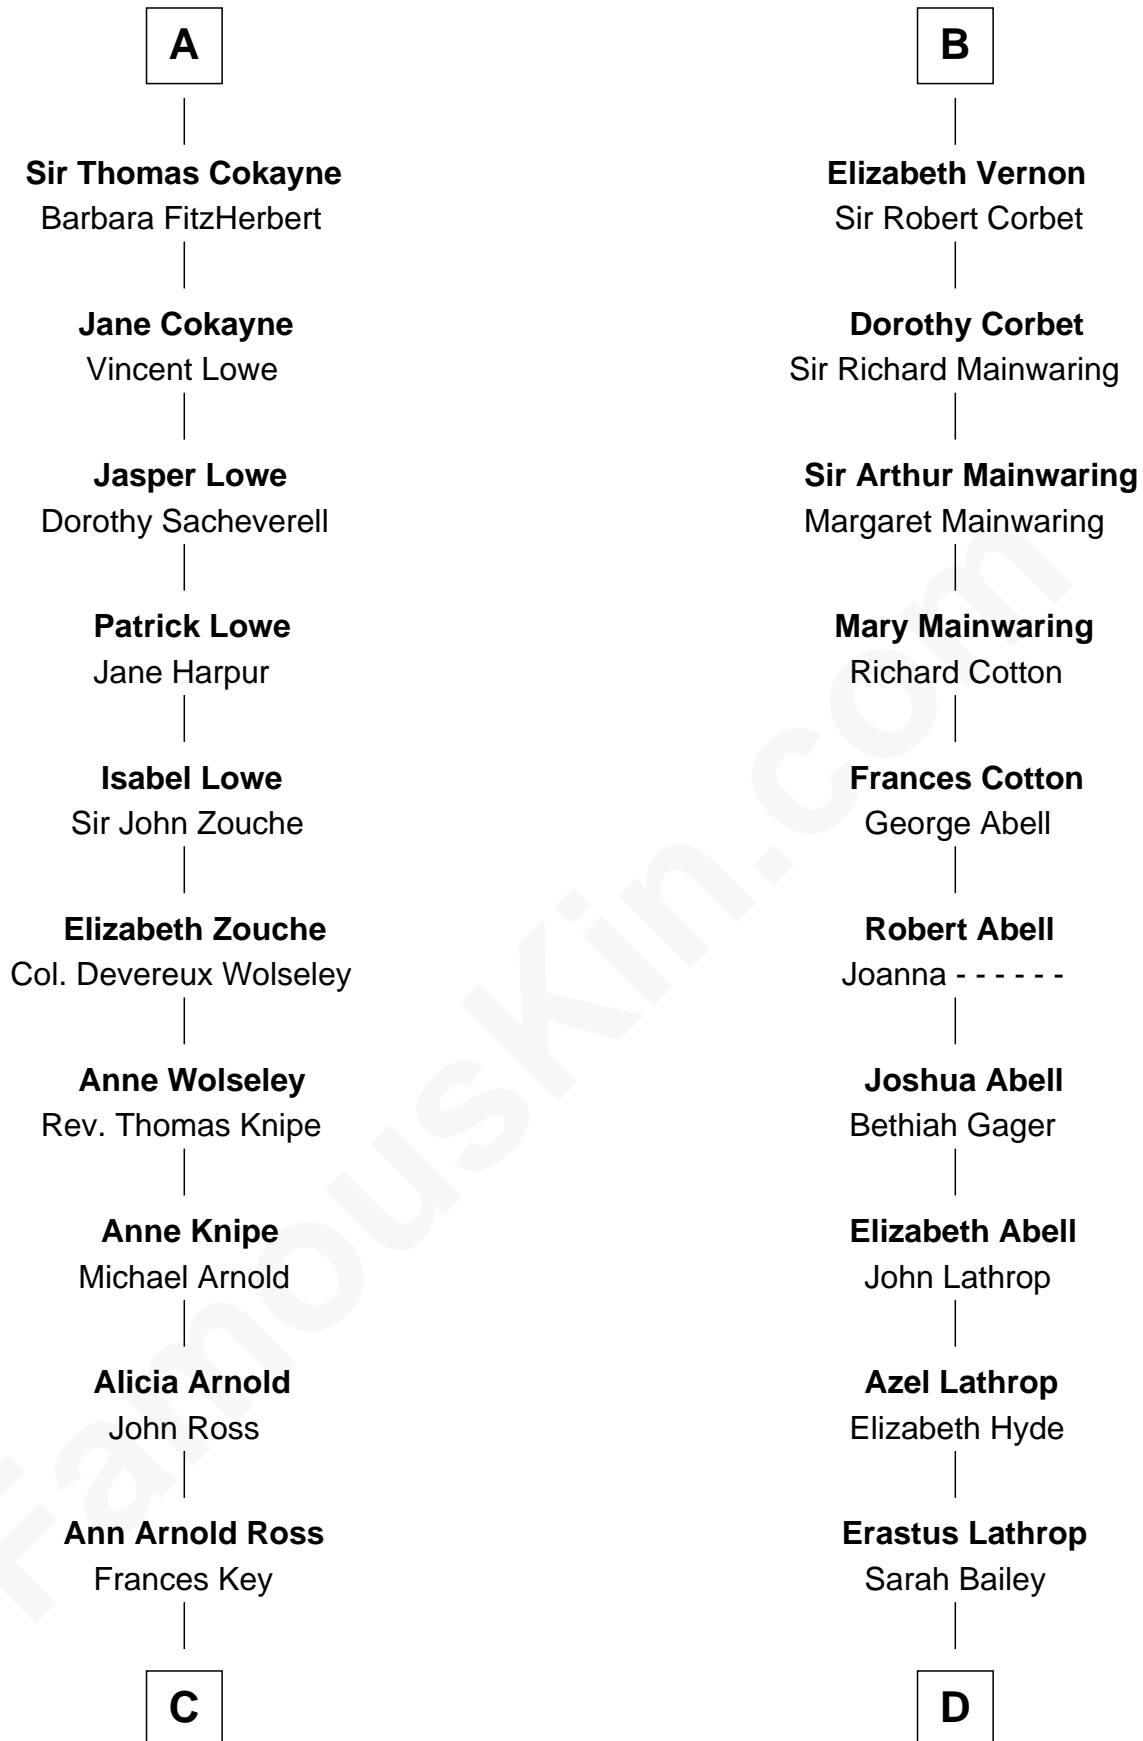

## Relationship Chart of

### Francis Scott Key

*Author of "The Star Spangled Banner"*

18th cousin 1 time removed of

### Marjorie Post

*Founder of General Foods*

**Sir Robert de Ros**

Isabel de Aubeney

**C**

**John Ross Key**

Anne Phebe Penn Dagworthy Charlton

**Francis Scott Key**

*Author of "The Star Spangled Banner"*

**D**

**Caroline Cushman Lathrop**

Charles Rollin Post

**Charles William Post**

Elle Letitia Merriweather

**Marjorie Post**

*Founder of General Foods*