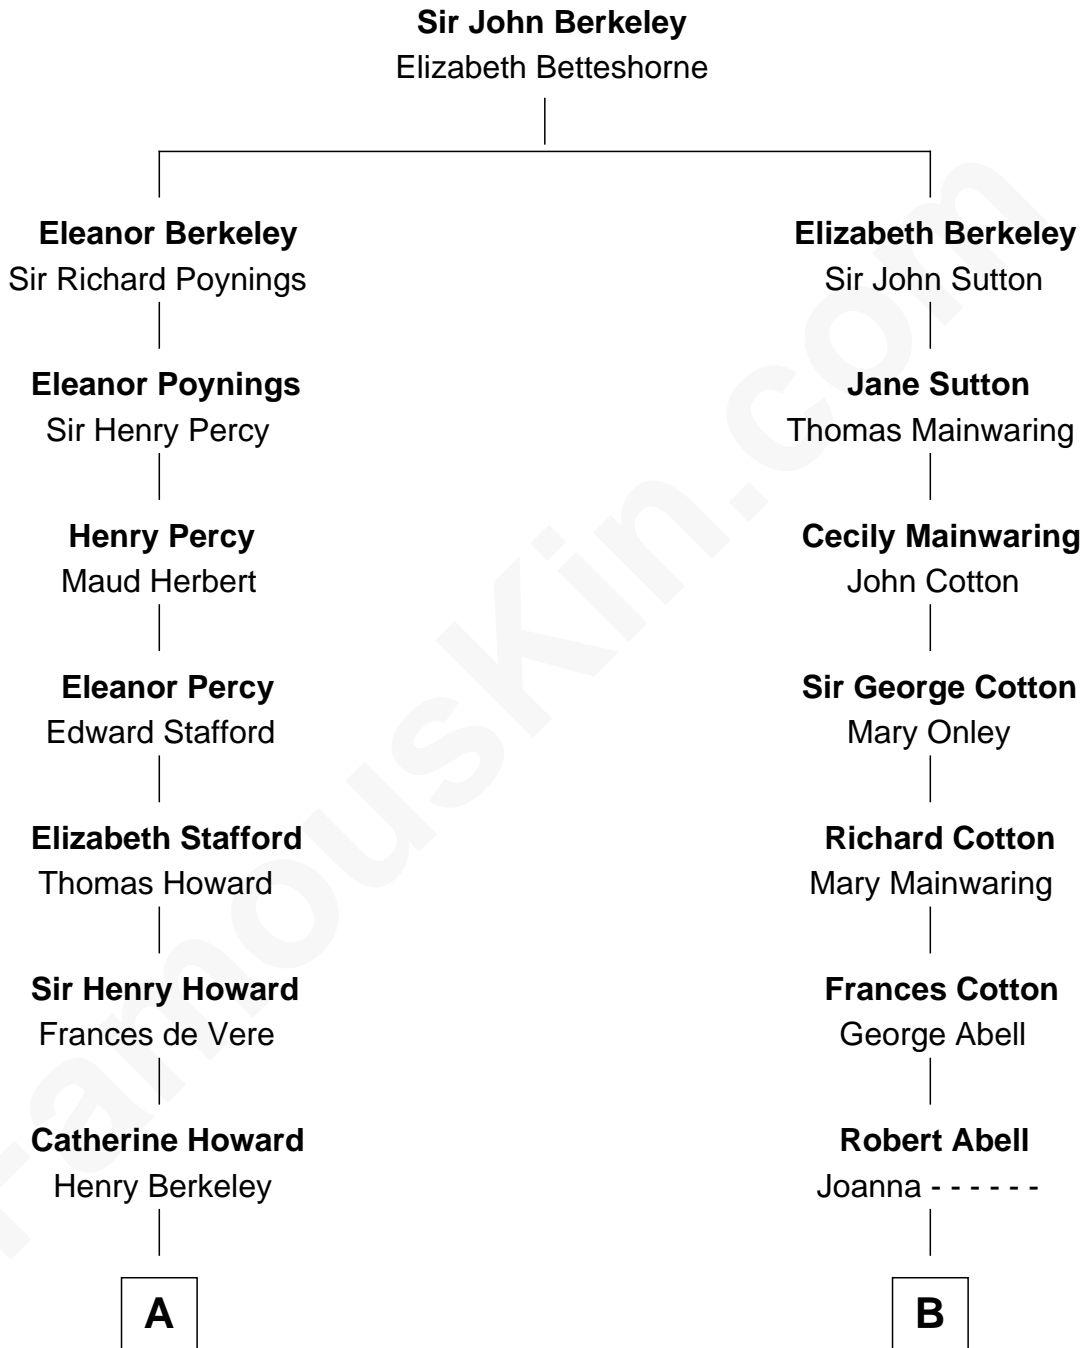

FamousKin.com

Relationship Chart of

Francis Scott Key

Author of "The Star Spangled Banner"

12th cousin 3 times removed of

C. W. Post

Founder of Post Cereals

A

John Ross Key
Anne Phebe Penn Dagworthy Charlton

Francis Scott Key
Author of "The Star Spangled Banner"

B

Joshua Abell
Bethiah Gager

Elizabeth Abell
John Lathrop

Azel Lathrop
Elizabeth Hyde

Erastus Lathrop
Sarah Bailey