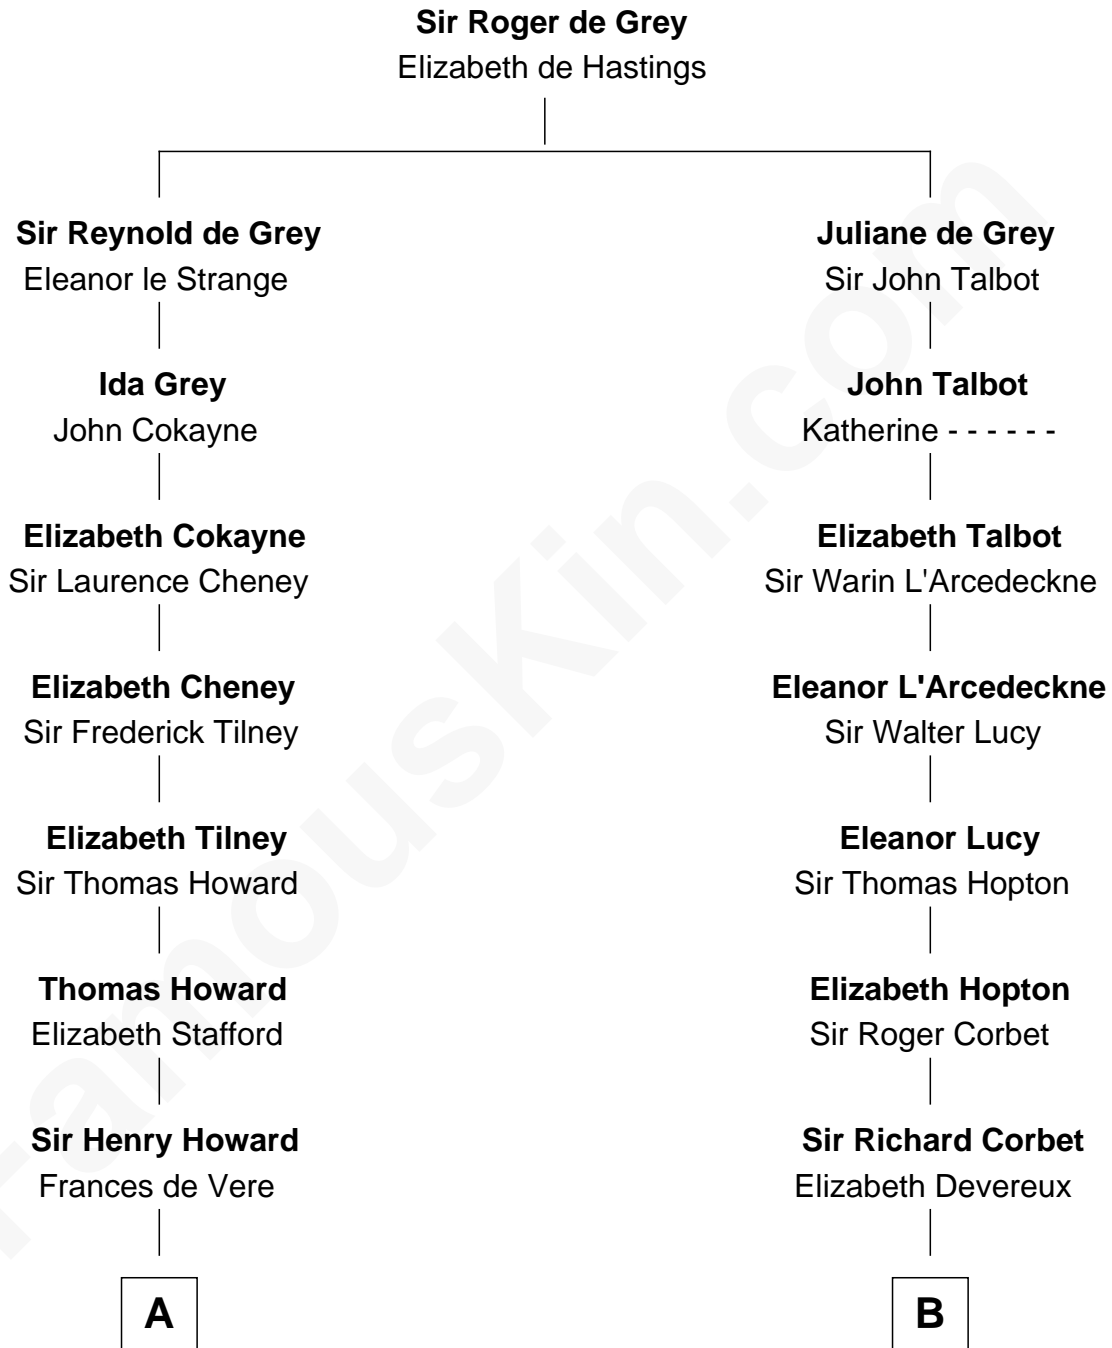

FamousKin.com

Relationship Chart of

Francis Scott Key

Author of "The Star Spangled Banner"

16th cousin 2 times removed of

C. W. Post

Founder of Post Cereals

A

Catherine Howard

Henry Berkeley

Mary Berkeley

Sir John Zouche

Sir John Zouche

Isabel Lowe

Elizabeth Zouche

Col. Devereux Wolseley