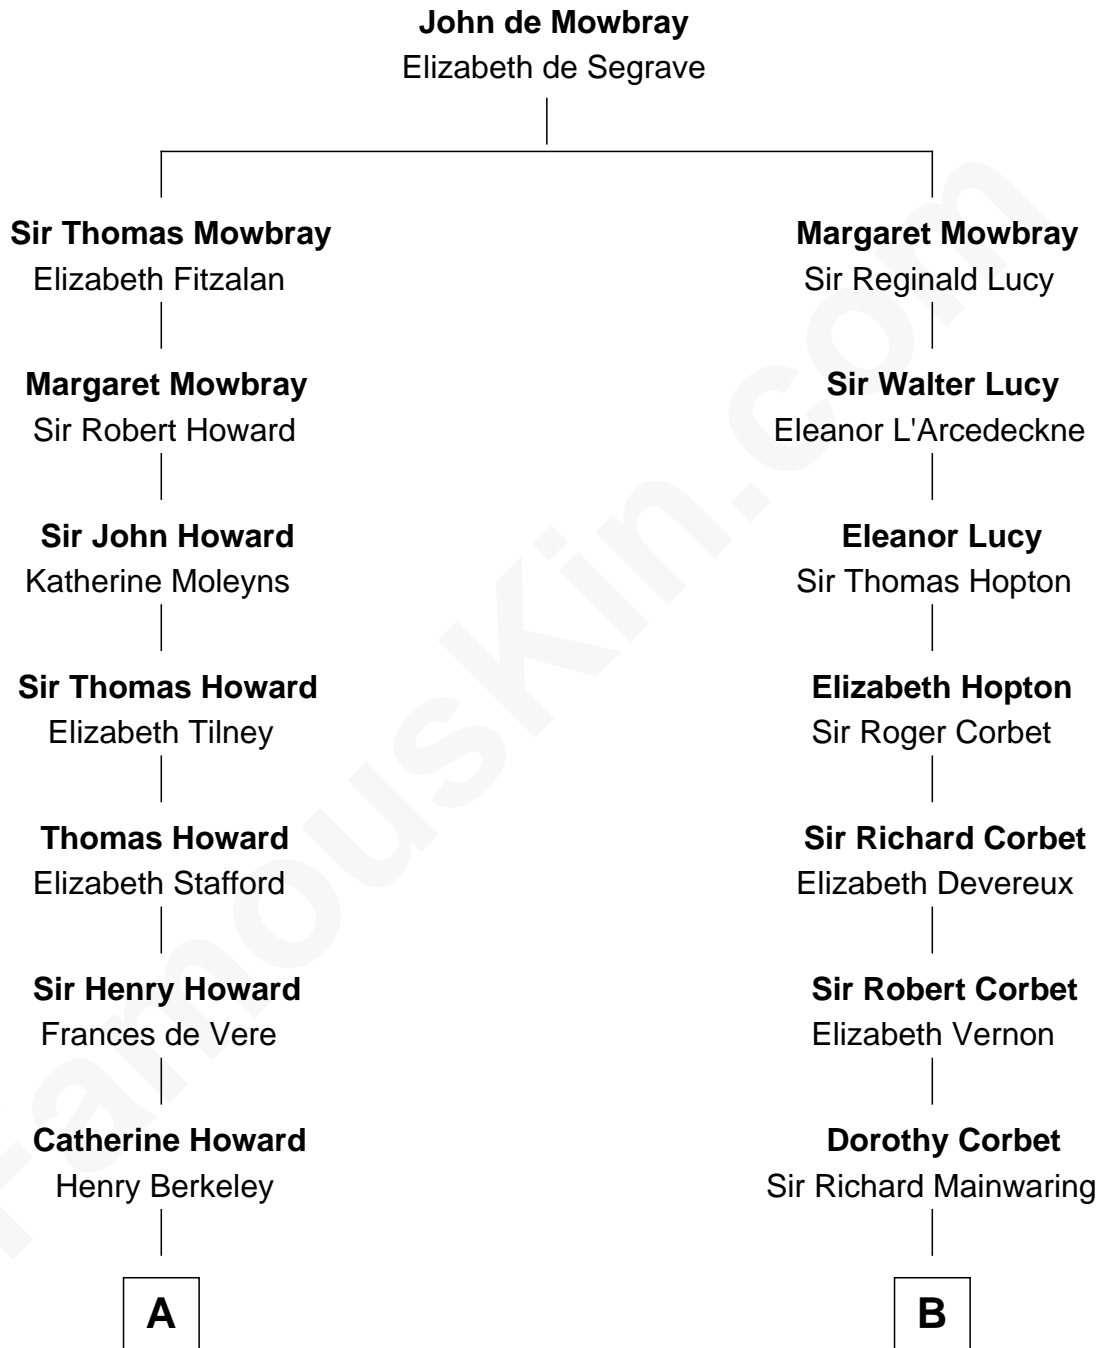

FamousKin.com

Relationship Chart of

Francis Scott Key

Author of "The Star Spangled Banner"

15th cousin 1 time removed of

C. W. Post

Founder of Post Cereals

A

John Ross Key
Anne Phebe Penn Dagworthy Charlton

Francis Scott Key
Author of "The Star Spangled Banner"

B

Sir Arthur Mainwaring
Margaret Mainwaring

Mary Mainwaring
Richard Cotton

Frances Cotton
George Abell