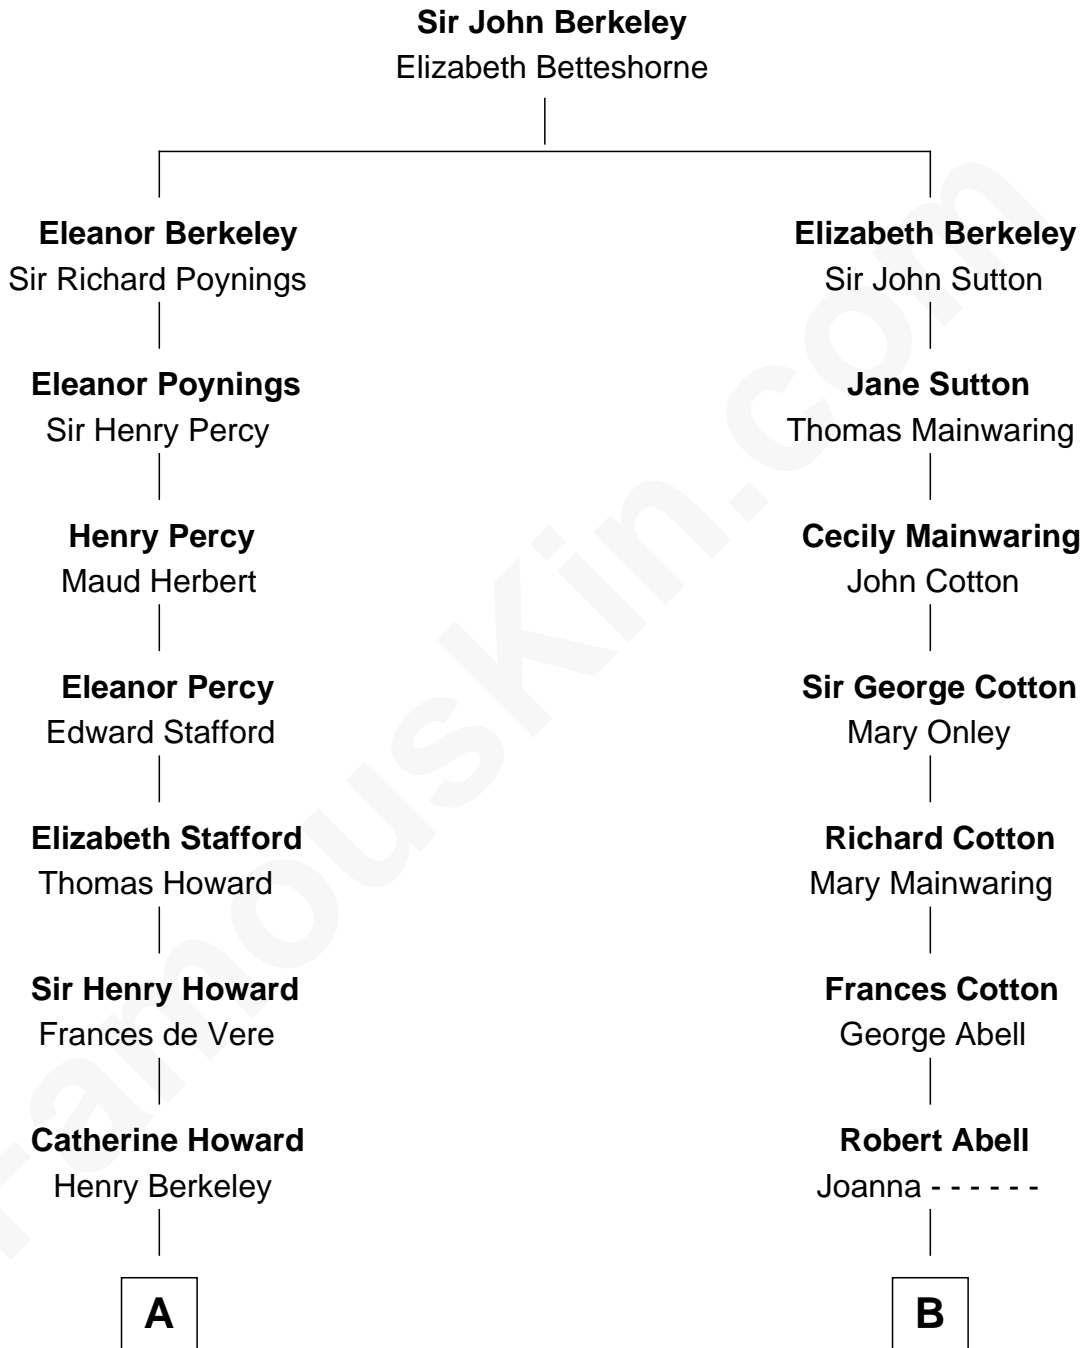

FamousKin.com

Relationship Chart of

Francis Scott Key

Author of "The Star Spangled Banner"

15th cousin 2 times removed of

Adlai Stevenson III

U.S. Senator from Illinois

A